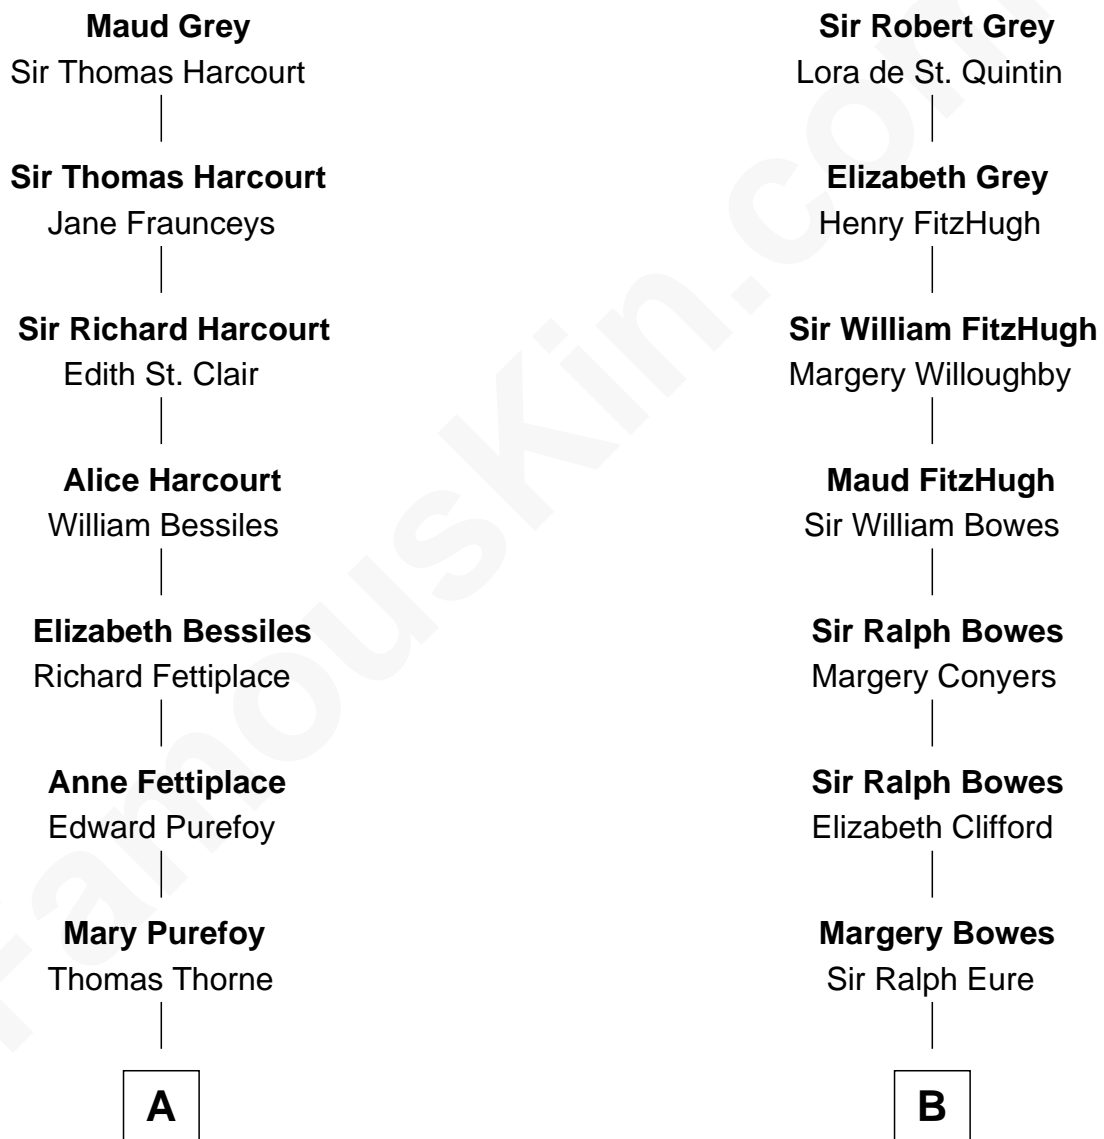

FamousKin.com Relationship Chart of

John Cena

Movie Actor and WWE Pro Wrestler

21st cousin of

Catherine Middleton

Princess of Wales

Sir John Grey

Avice Marmion