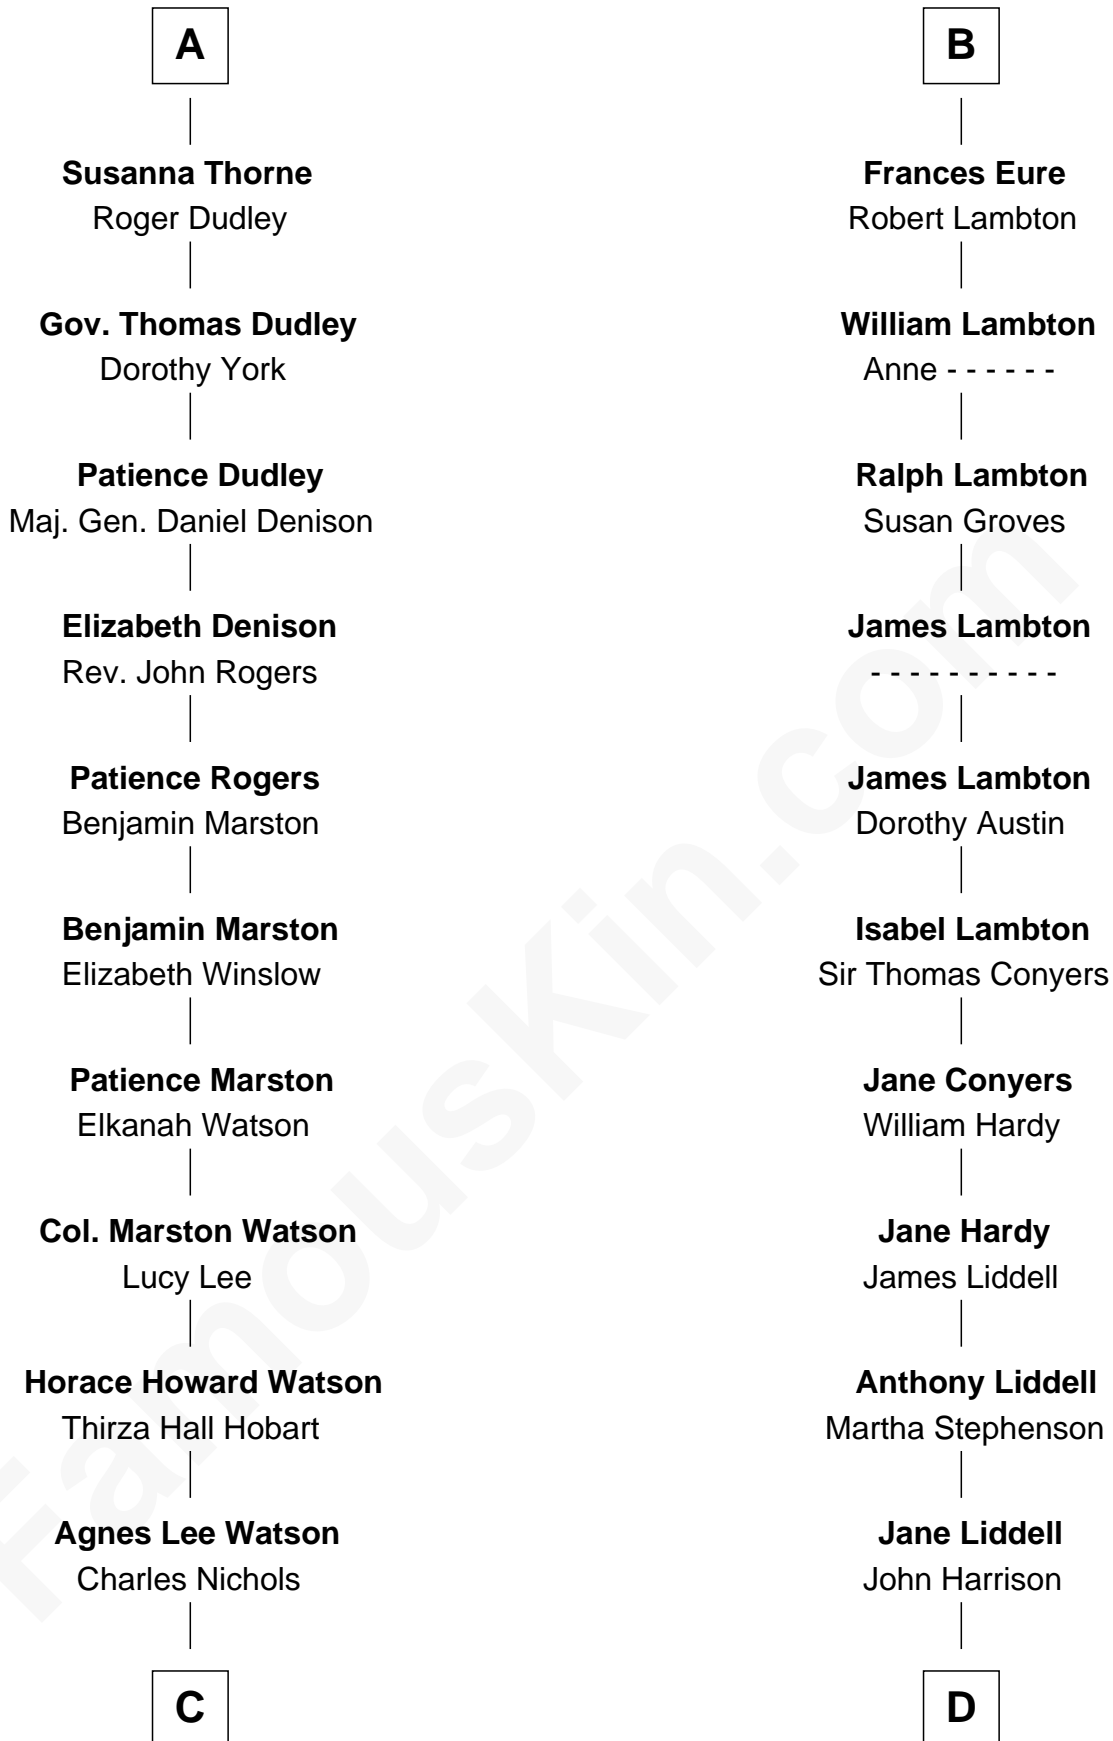

FamousKin.com Relationship Chart of

John Cena

Movie Actor and WWE Pro Wrestler

21st cousin of

Catherine Middleton

Princess of Wales

Sir John Grey

Avice Marmion