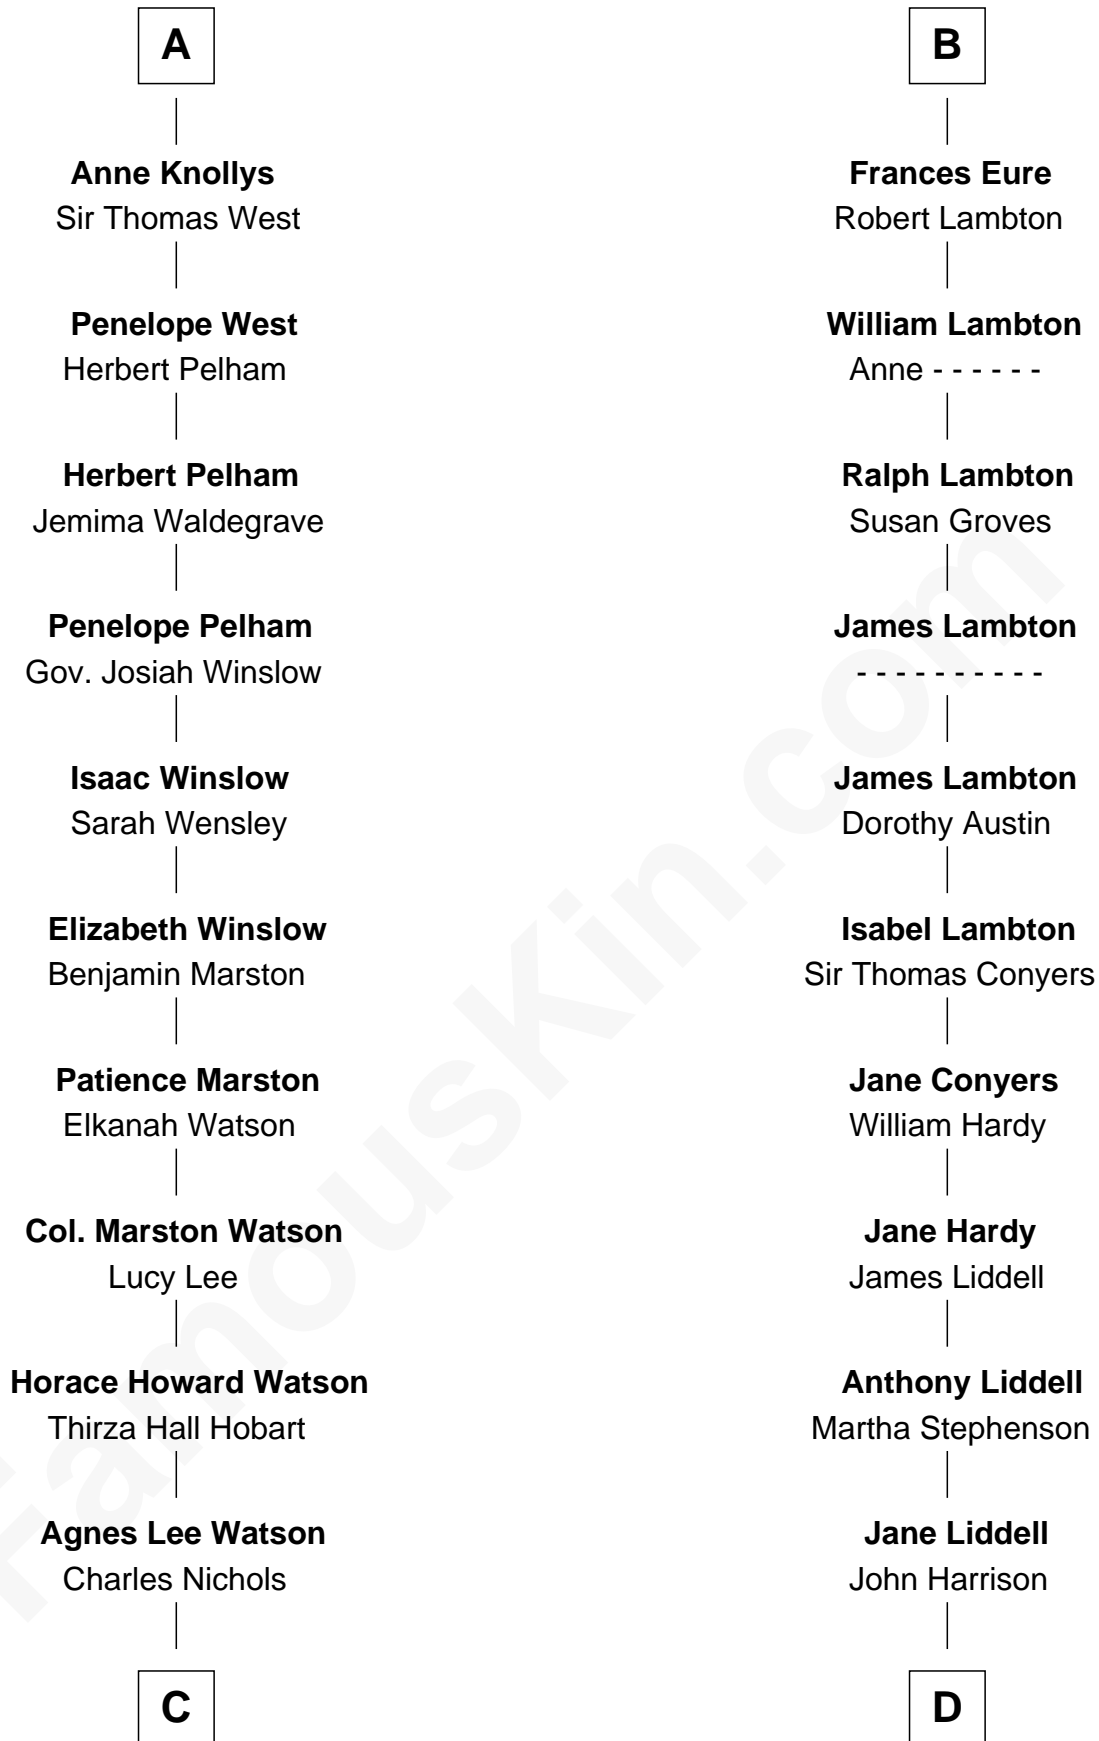

# FamousKin.com Relationship Chart of

**John Cena**

*Movie Actor and WWE Pro Wrestler*

21st cousin of

**Catherine Middleton**

*Princess of Wales*

**John de Welles**

Maud de Roos

**C**

**Charles H. Nichols**

Martha Emma Dix

**Charles Nichols**

Julia Ellen Skelton

**Natalie Nichols**

Ulysses John Lupien

**Carol Frances Lupien**