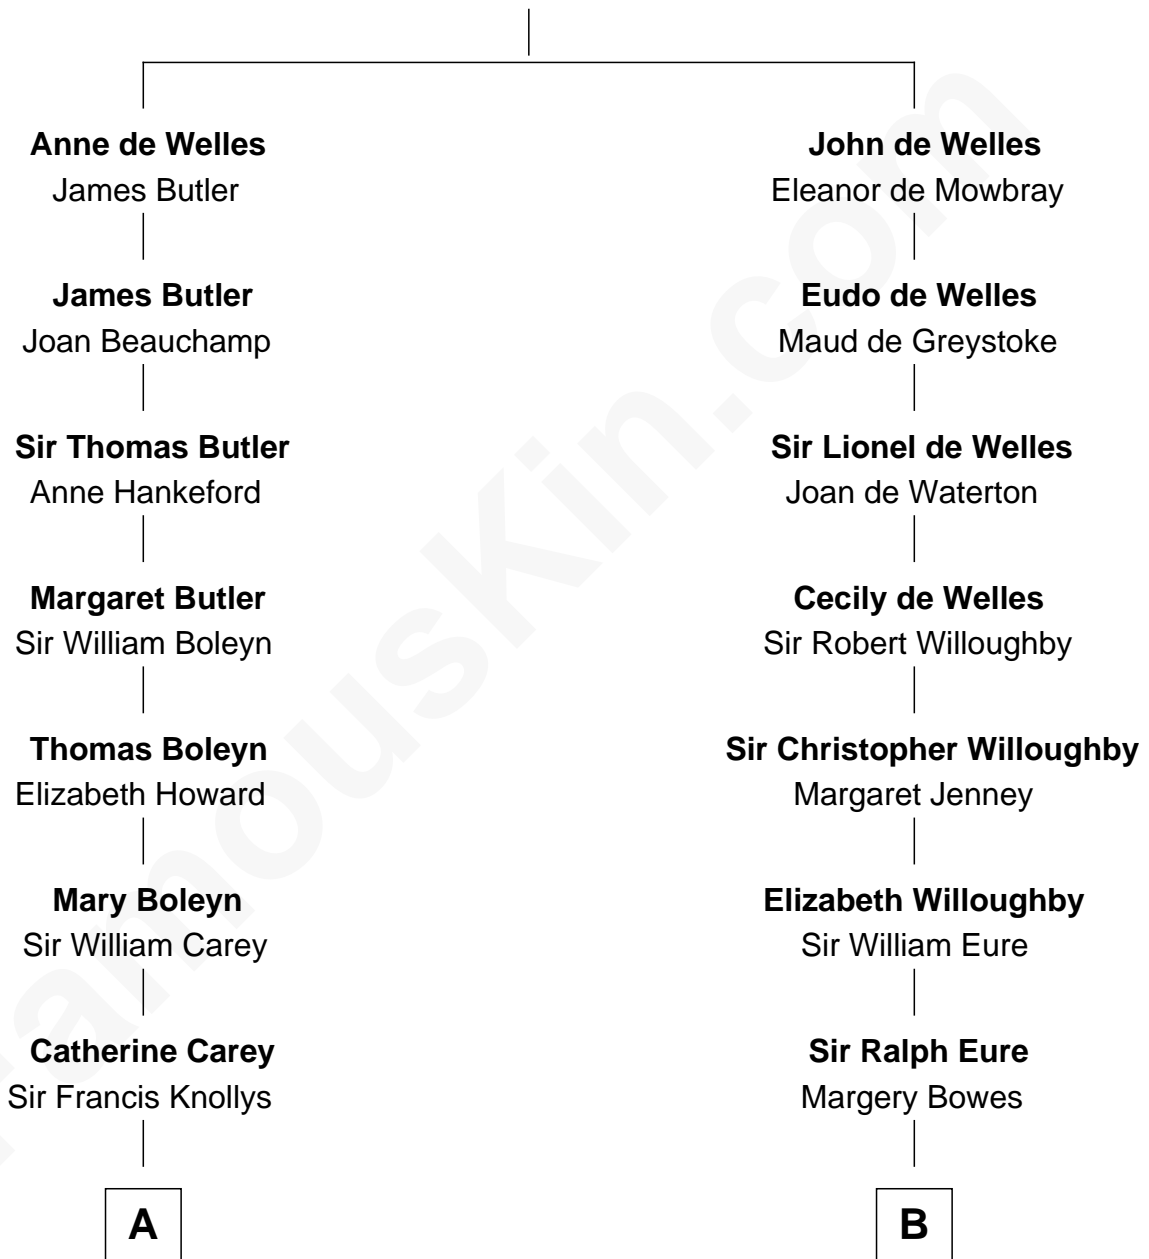

# FamousKin.com Relationship Chart of

**John Cena**

*Movie Actor and WWE Pro Wrestler*

21st cousin of

**Catherine Middleton**

*Princess of Wales*

**John de Welles**

Maud de Roos

**C**

**Charles H. Nichols**

Martha Emma Dix

**Charles Nichols**

Julia Ellen Skelton

**Natalie Nichols**

Ulysses John Lupien

**Carol Frances Lupien**

John Joseph Cena

**John Cena**

*Actor and Pro Wrestler*

**D**

**John Harrison**

Jane Hill

**Thomas Harrison**

Elizabeth Mary Temple