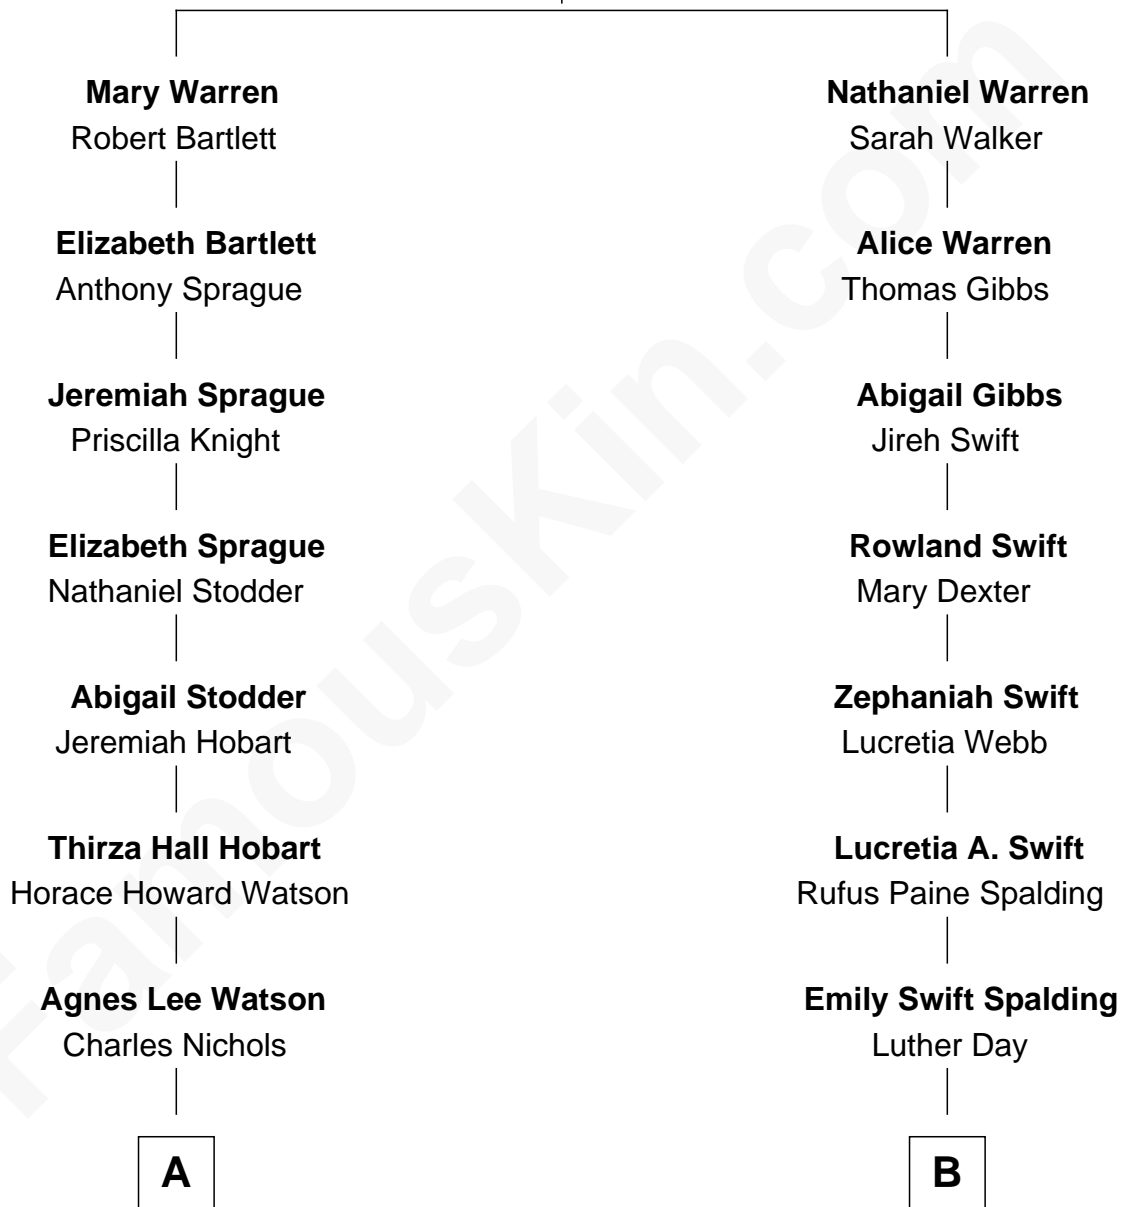

FamousKin.com

Relationship Chart of

John Cena

Movie Actor and WWE Pro Wrestler

11th cousin of

Anna Gunn

TV and Movie Actress

Richard Warren
Elizabeth Walker

A

Charles H. Nichols

Martha Emma Dix

Charles Nichols

Julia Ellen Skelton

Natalie Nichols

Ulysses John Lupien

Carol Frances Lupien

John Joseph Cena

John Cena

Actor and Pro Wrestler

B

William Rufus Day

Mary Elizabeth Schaefer

Luther N. Day

Ida McKinley Barber