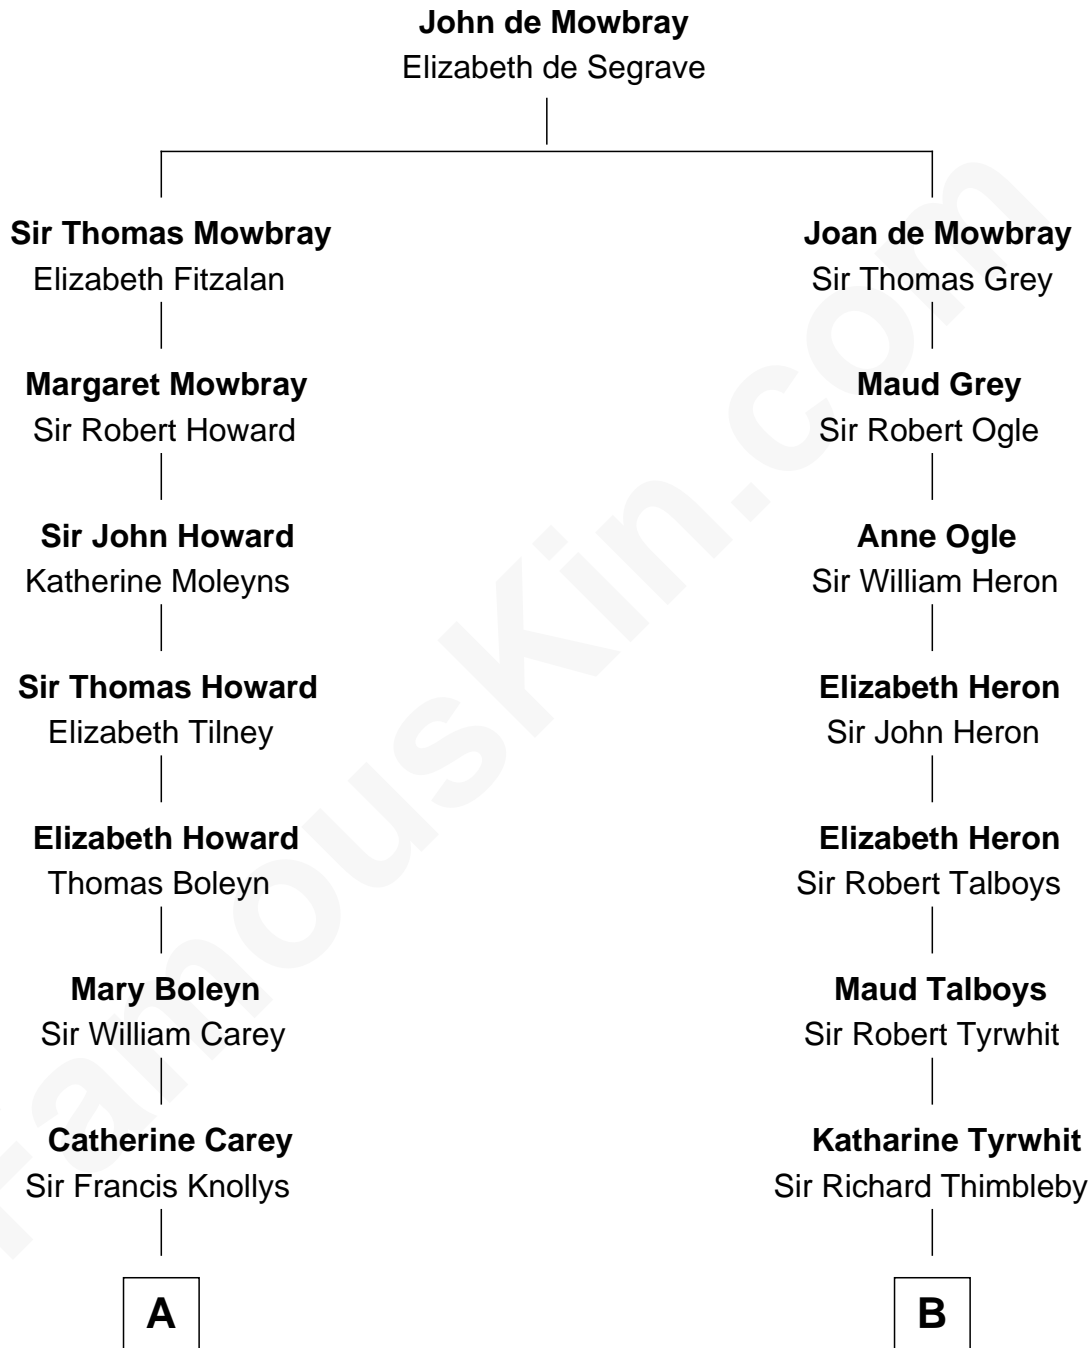

FamousKin.com

Relationship Chart of

John Cena

Movie Actor and WWE Pro Wrestler

20th cousin 1 time removed of

Anna Gunn

TV and Movie Actress

C