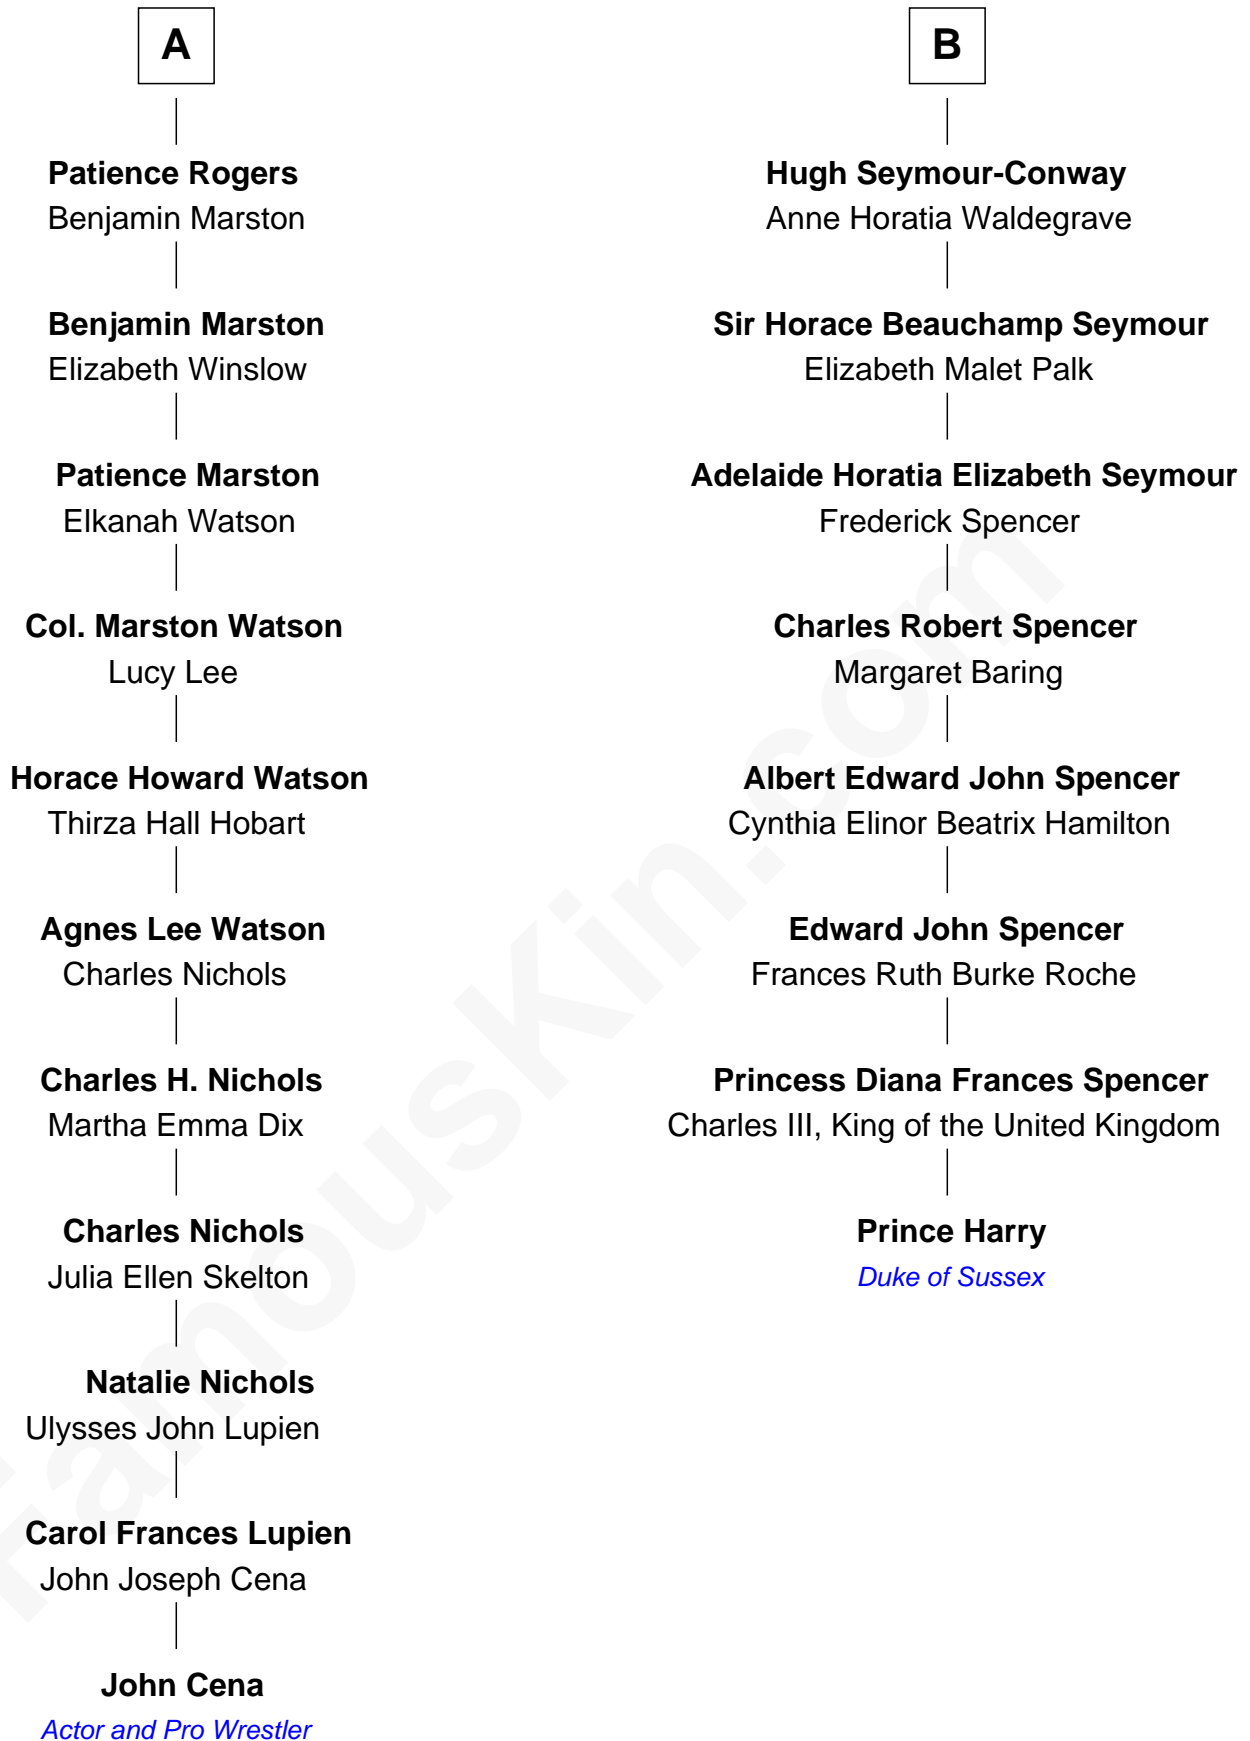

FamousKin.com

Relationship Chart of

John Cena

Movie Actor and WWE Pro Wrestler

14th cousin 3 times removed of

Prince Harry
Duke of Sussex

John Cena photo by [Edward Joseph Hersom II](#)