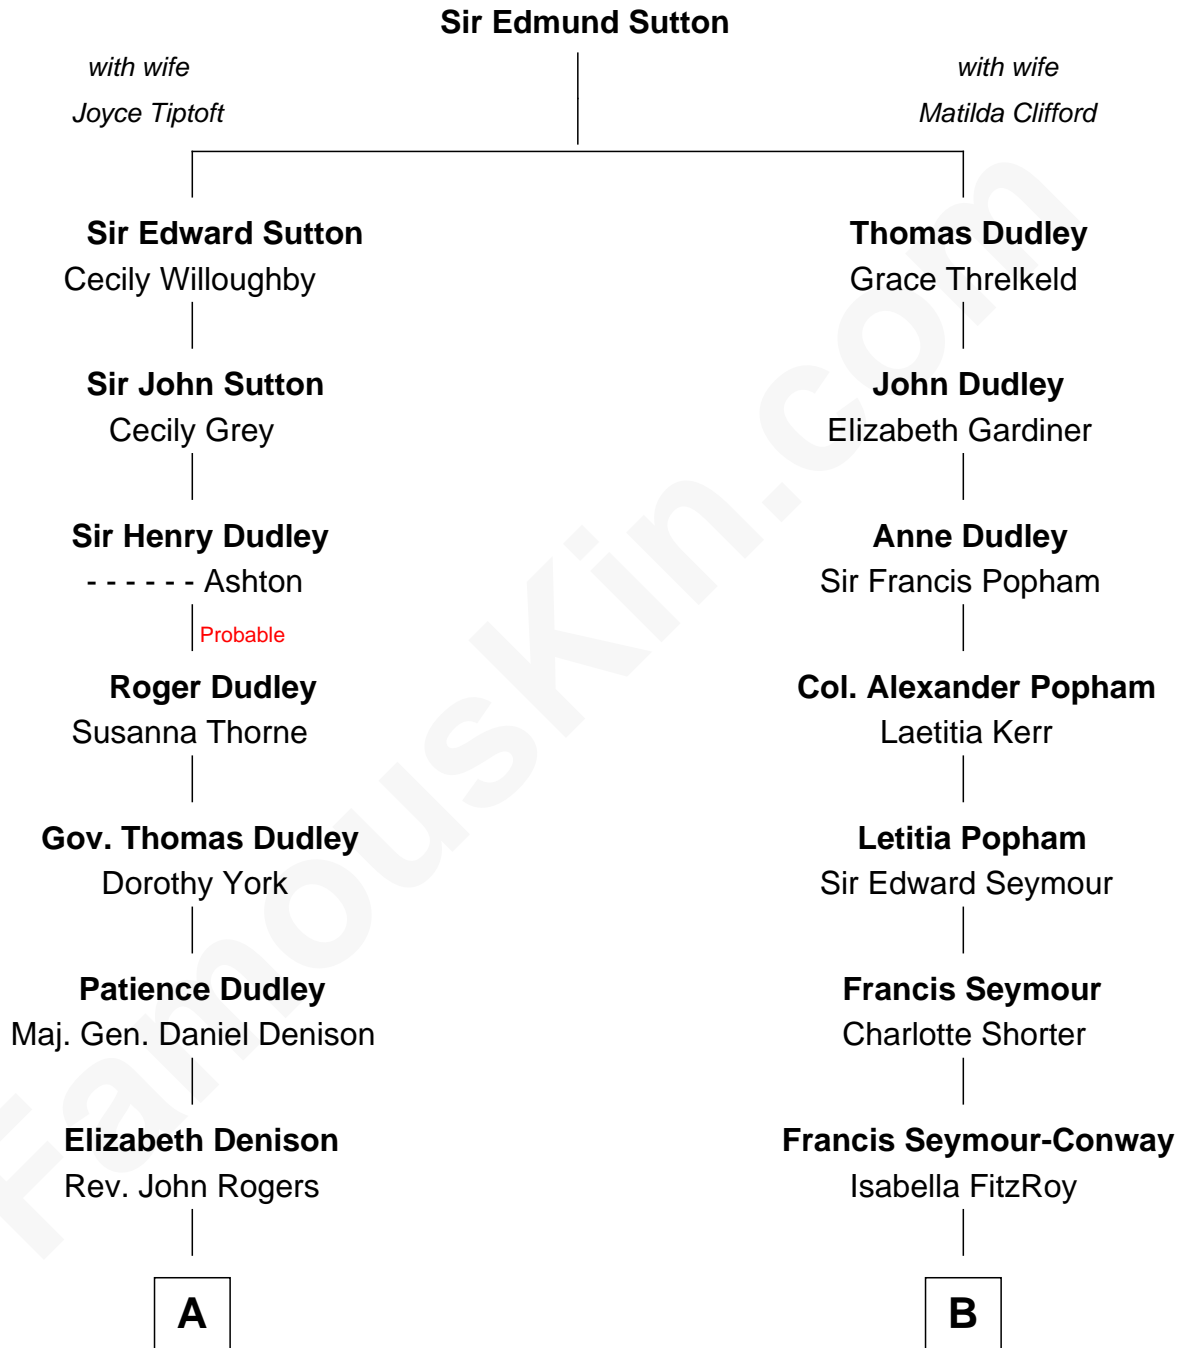

FamousKin.com

Relationship Chart of

John Cena

Movie Actor and WWE Pro Wrestler

14th cousin 3 times removed of

Prince Harry
Duke of Sussex

John Cena photo by [Edward Joseph Hersom II](#)