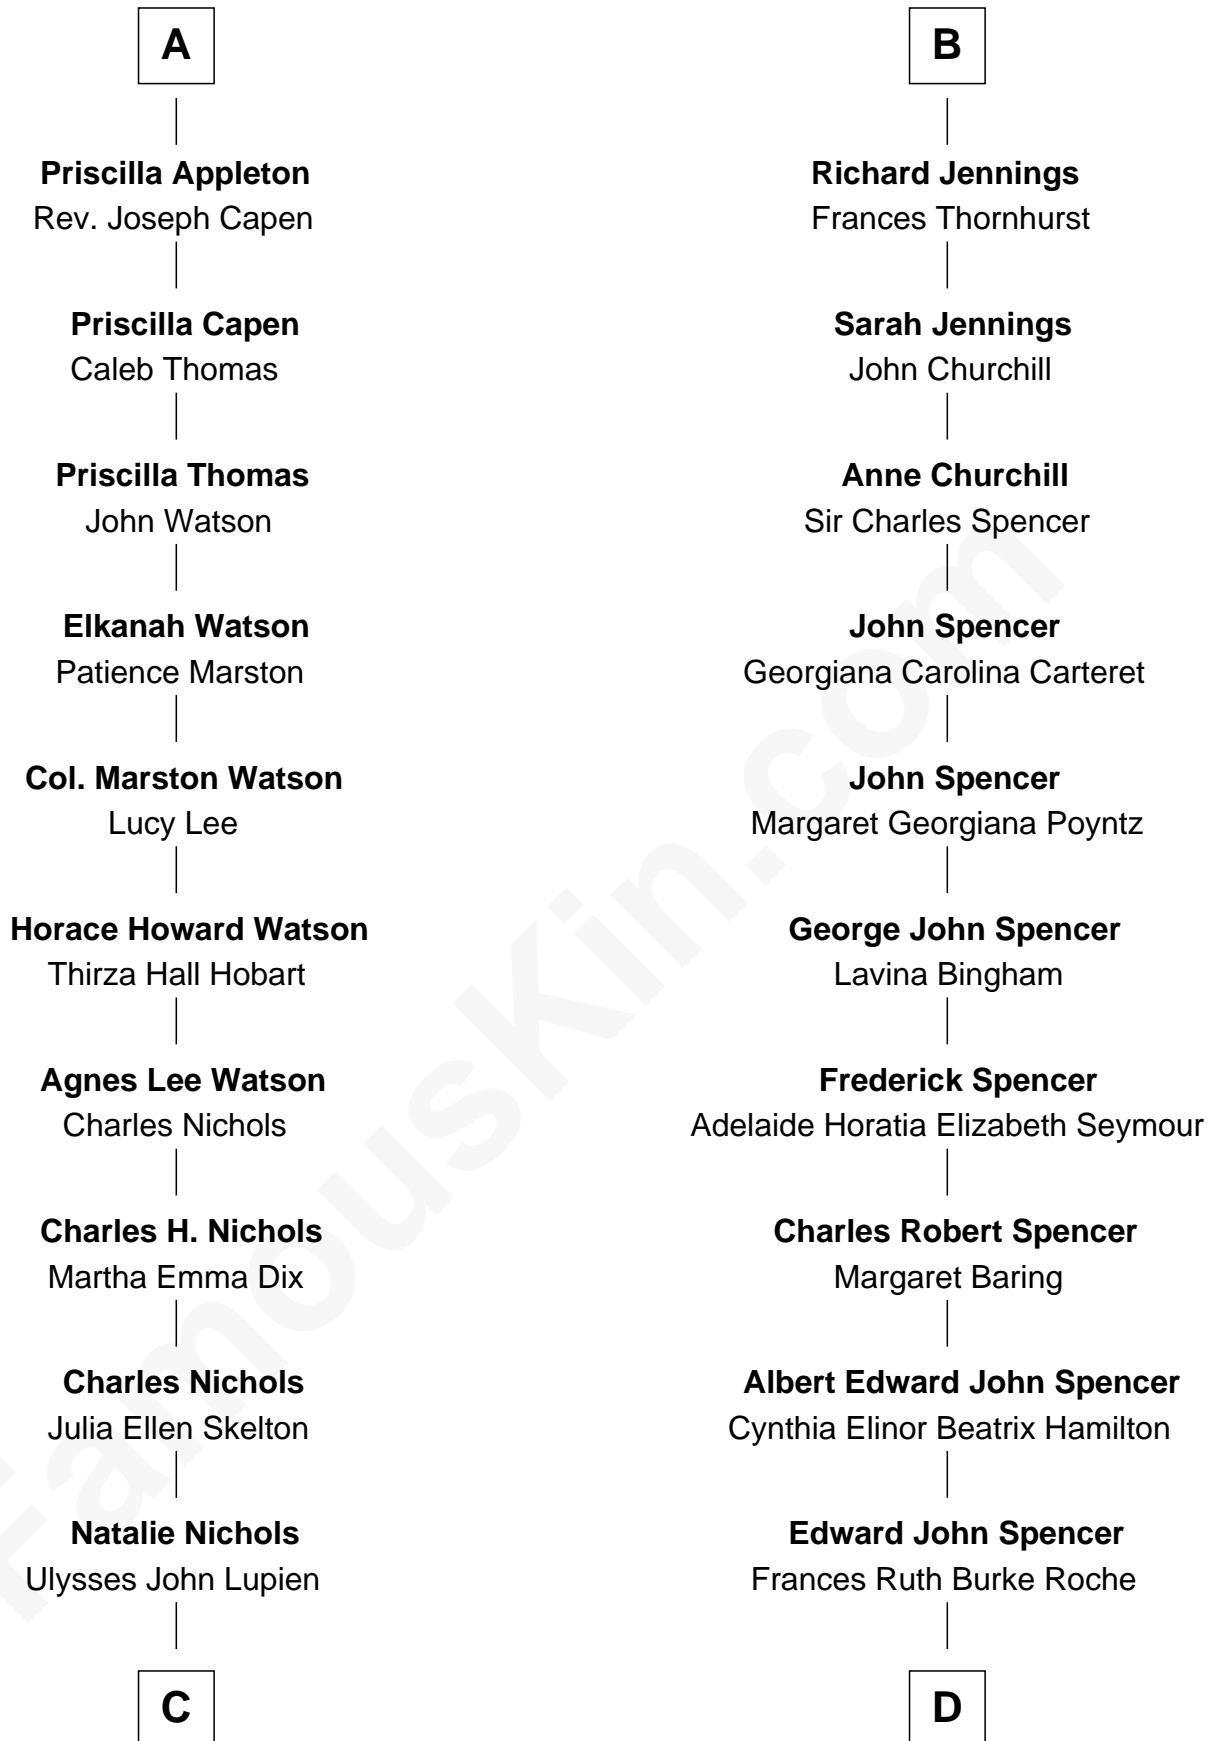

FamousKin.com Relationship Chart of

John Cena

Movie Actor and WWE Pro Wrestler

18th cousin of

Prince Harry

Duke of Sussex

John Cornish

C