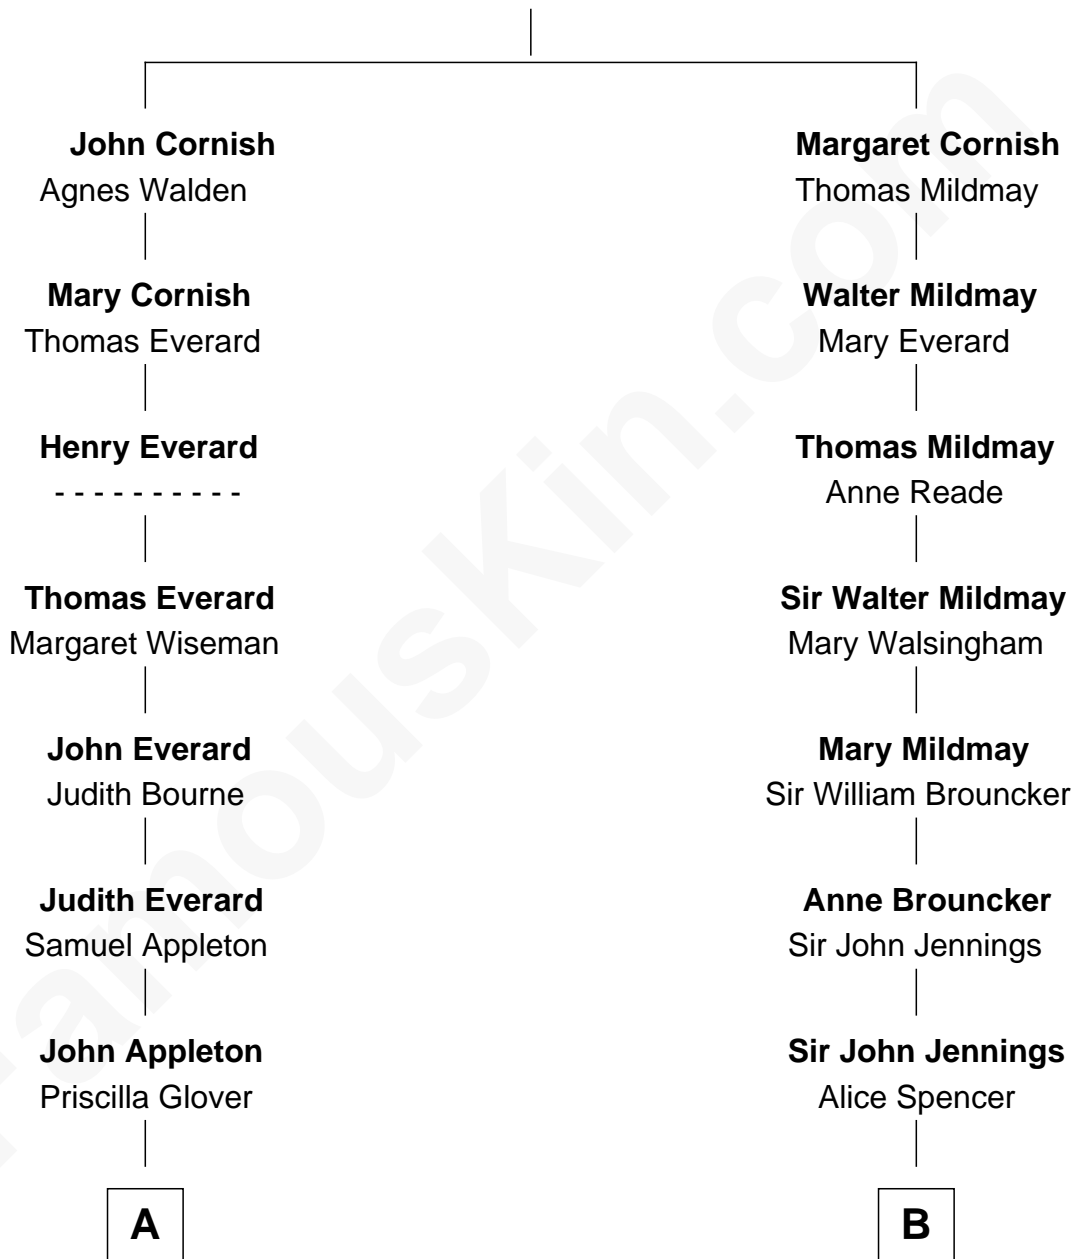

FamousKin.com Relationship Chart of

John Cena

Movie Actor and WWE Pro Wrestler

18th cousin of

Prince Harry

Duke of Sussex

John Cornish

C