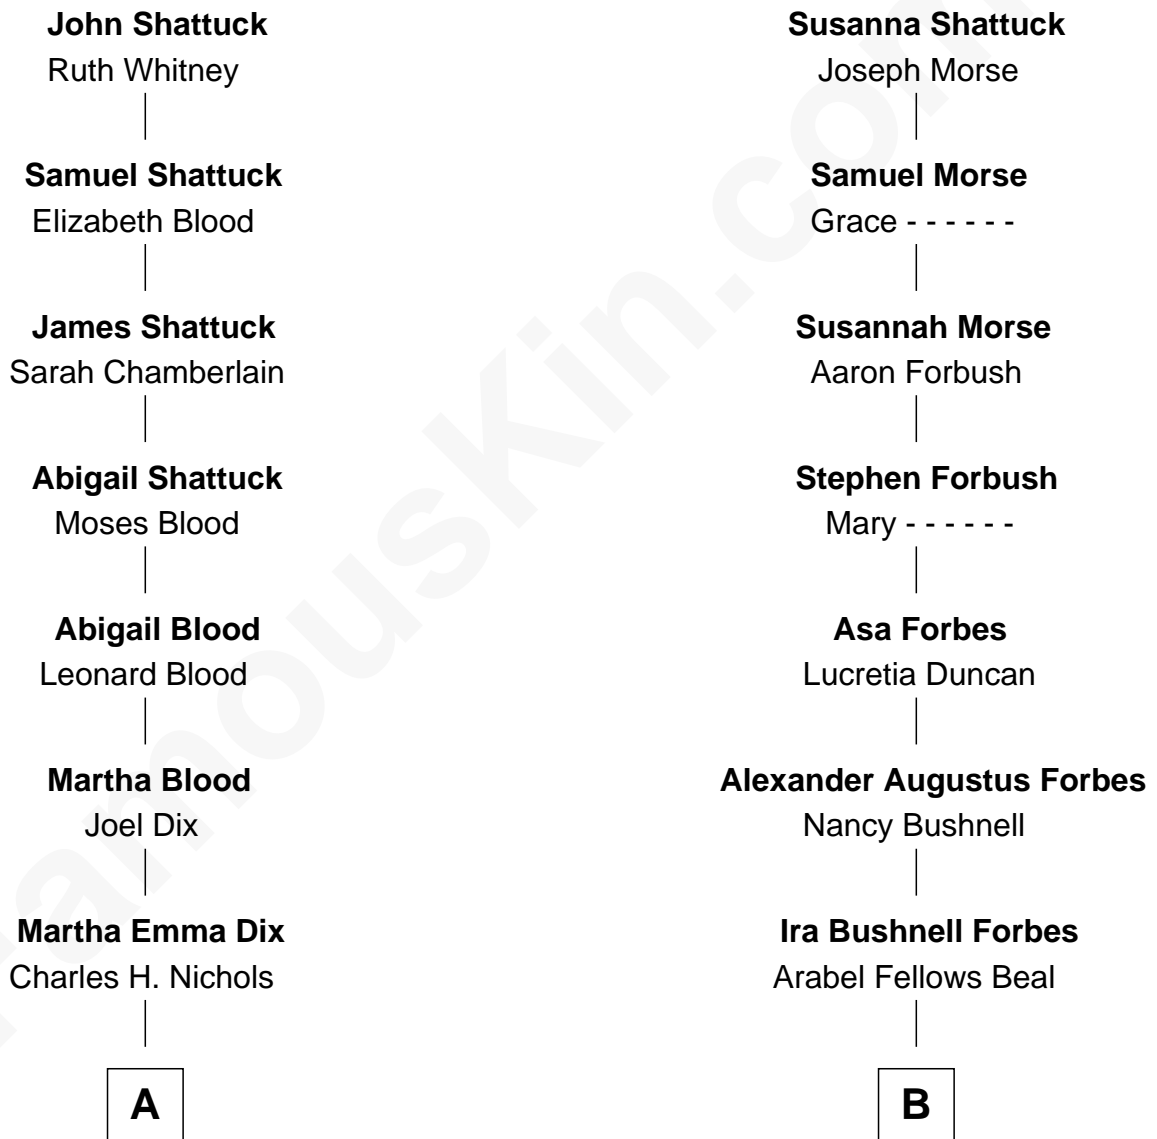

## Relationship Chart of

### John Cena

Movie Actor and WWE Pro Wrestler

9th cousin 1 time removed of

### Harry Chapin

Singer and Songwriter

**William Shattuck**

Susanna - - - - -

**A**

**Charles Nichols**  
Julia Ellen Skelton

**Natalie Nichols**  
Ulysses John Lupien

**Carol Frances Lupien**  
John Joseph Cena