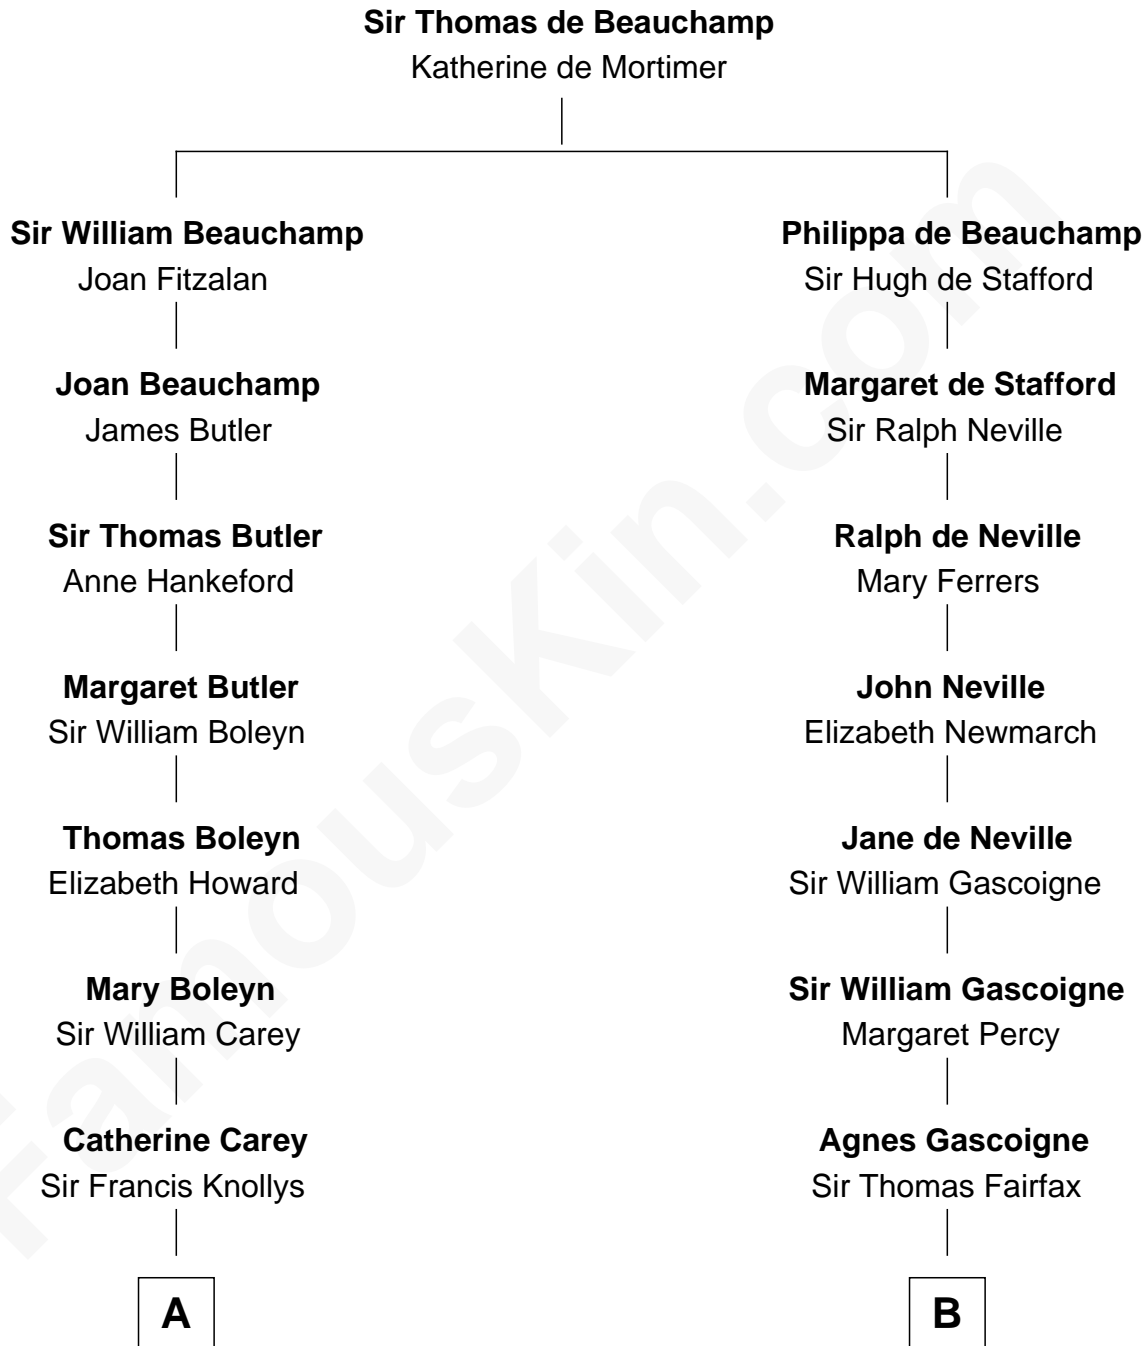

FamousKin.com

Relationship Chart of

John Cena

Movie Actor and WWE Pro Wrestler

15th cousin 6 times removed of

Harriet Martineau

Author of *The Hour and the Man*

C

—
Charles H. Nichols

Martha Emma Dix

—
Charles Nichols

Julia Ellen Skelton

—
Natalie Nichols

Ulysses John Lupien

—
Carol Frances Lupien

John Joseph Cena