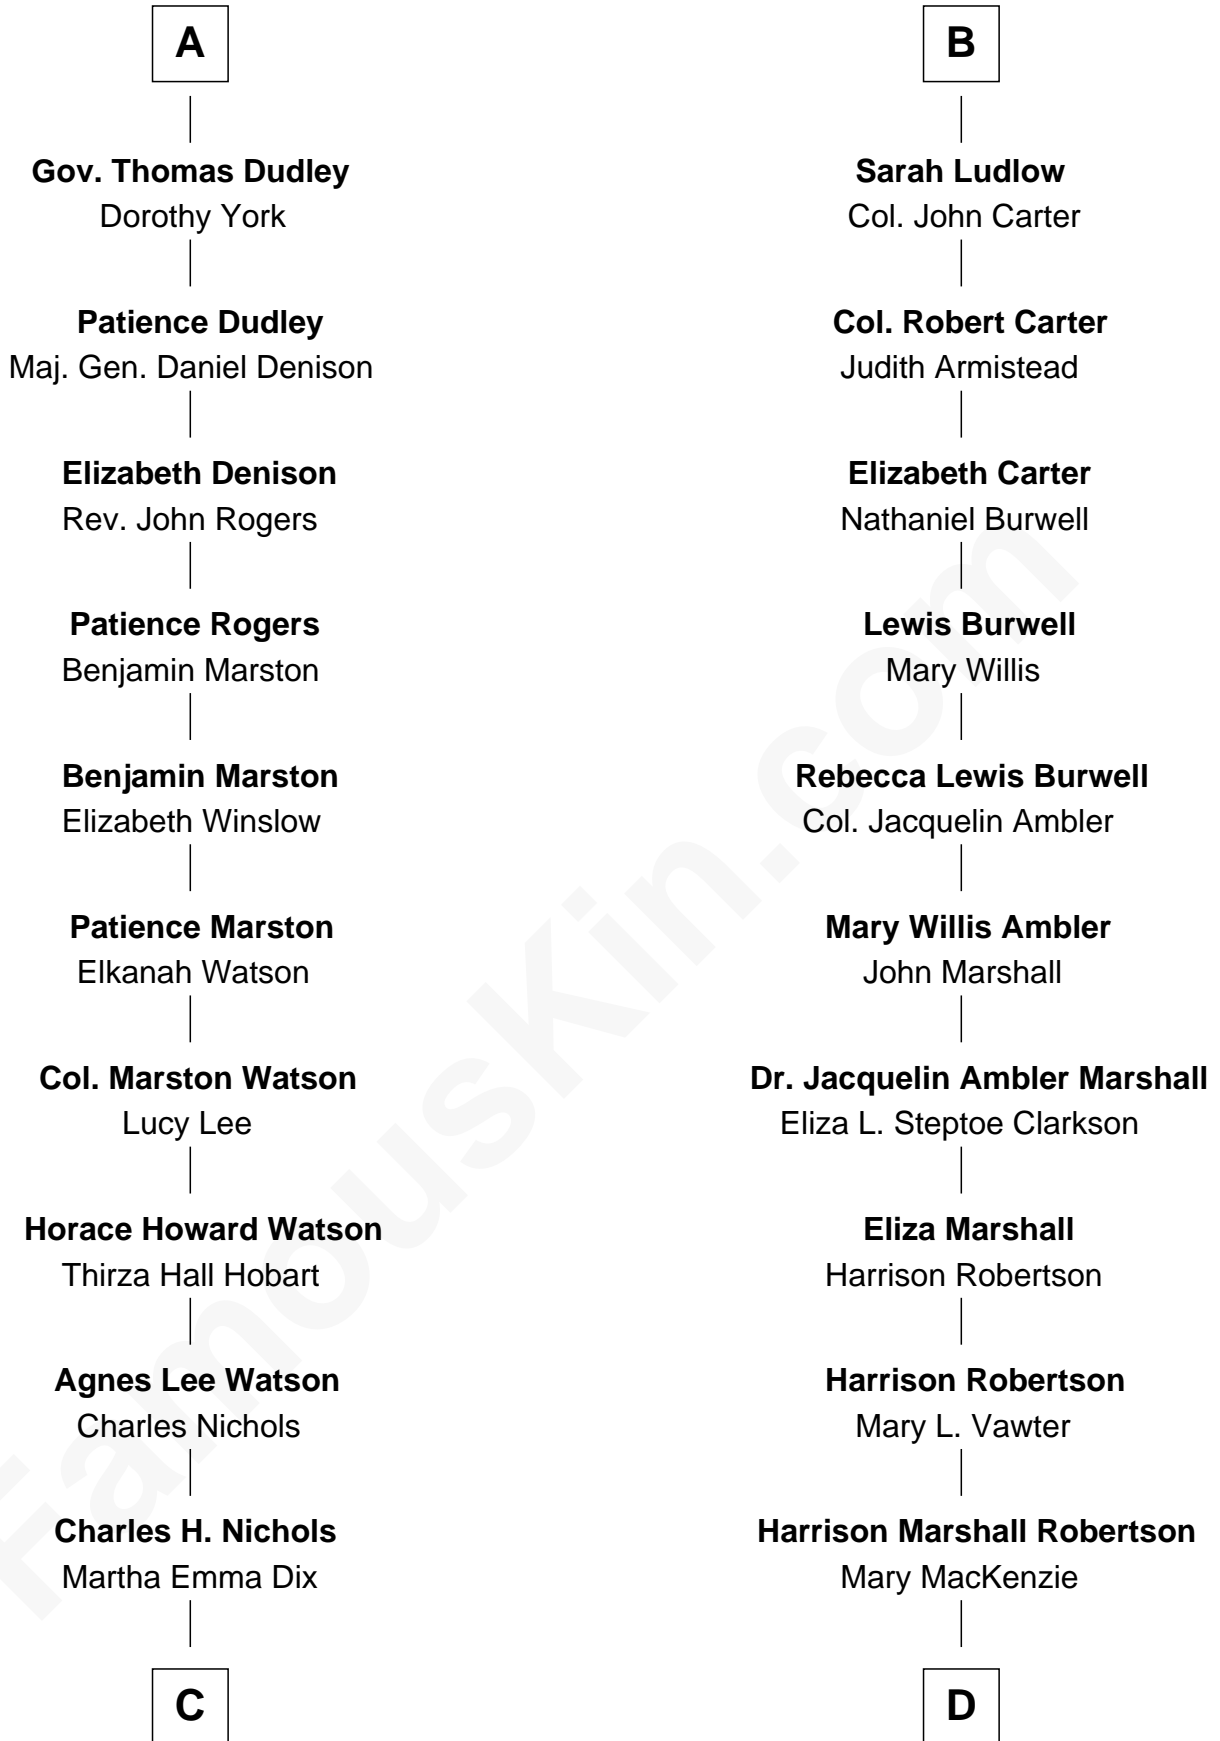

FamousKin.com

Relationship Chart of

John Cena

Movie Actor and WWE Pro Wrestler

18th cousin 2 times removed of

Mary Chapin Carpenter

Singer and Songwriter

C