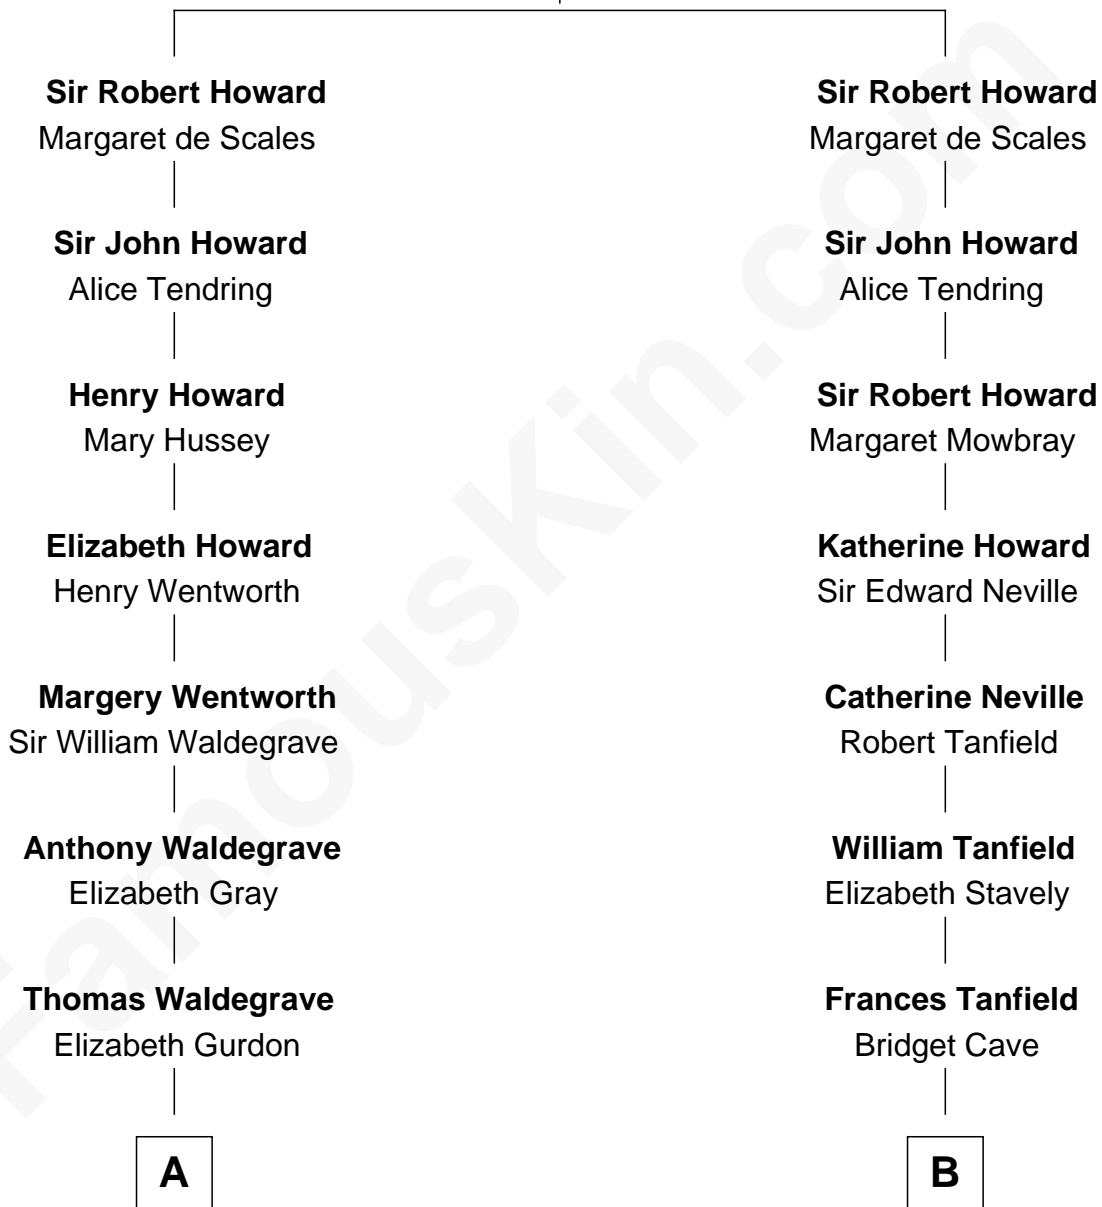

FamousKin.com

Relationship Chart of

John Cena

Movie Actor and WWE Pro Wrestler

20th cousin 1 time removed of

Mary Chapin Carpenter
Singer and Songwriter

Sir John Howard

Alice de Bois