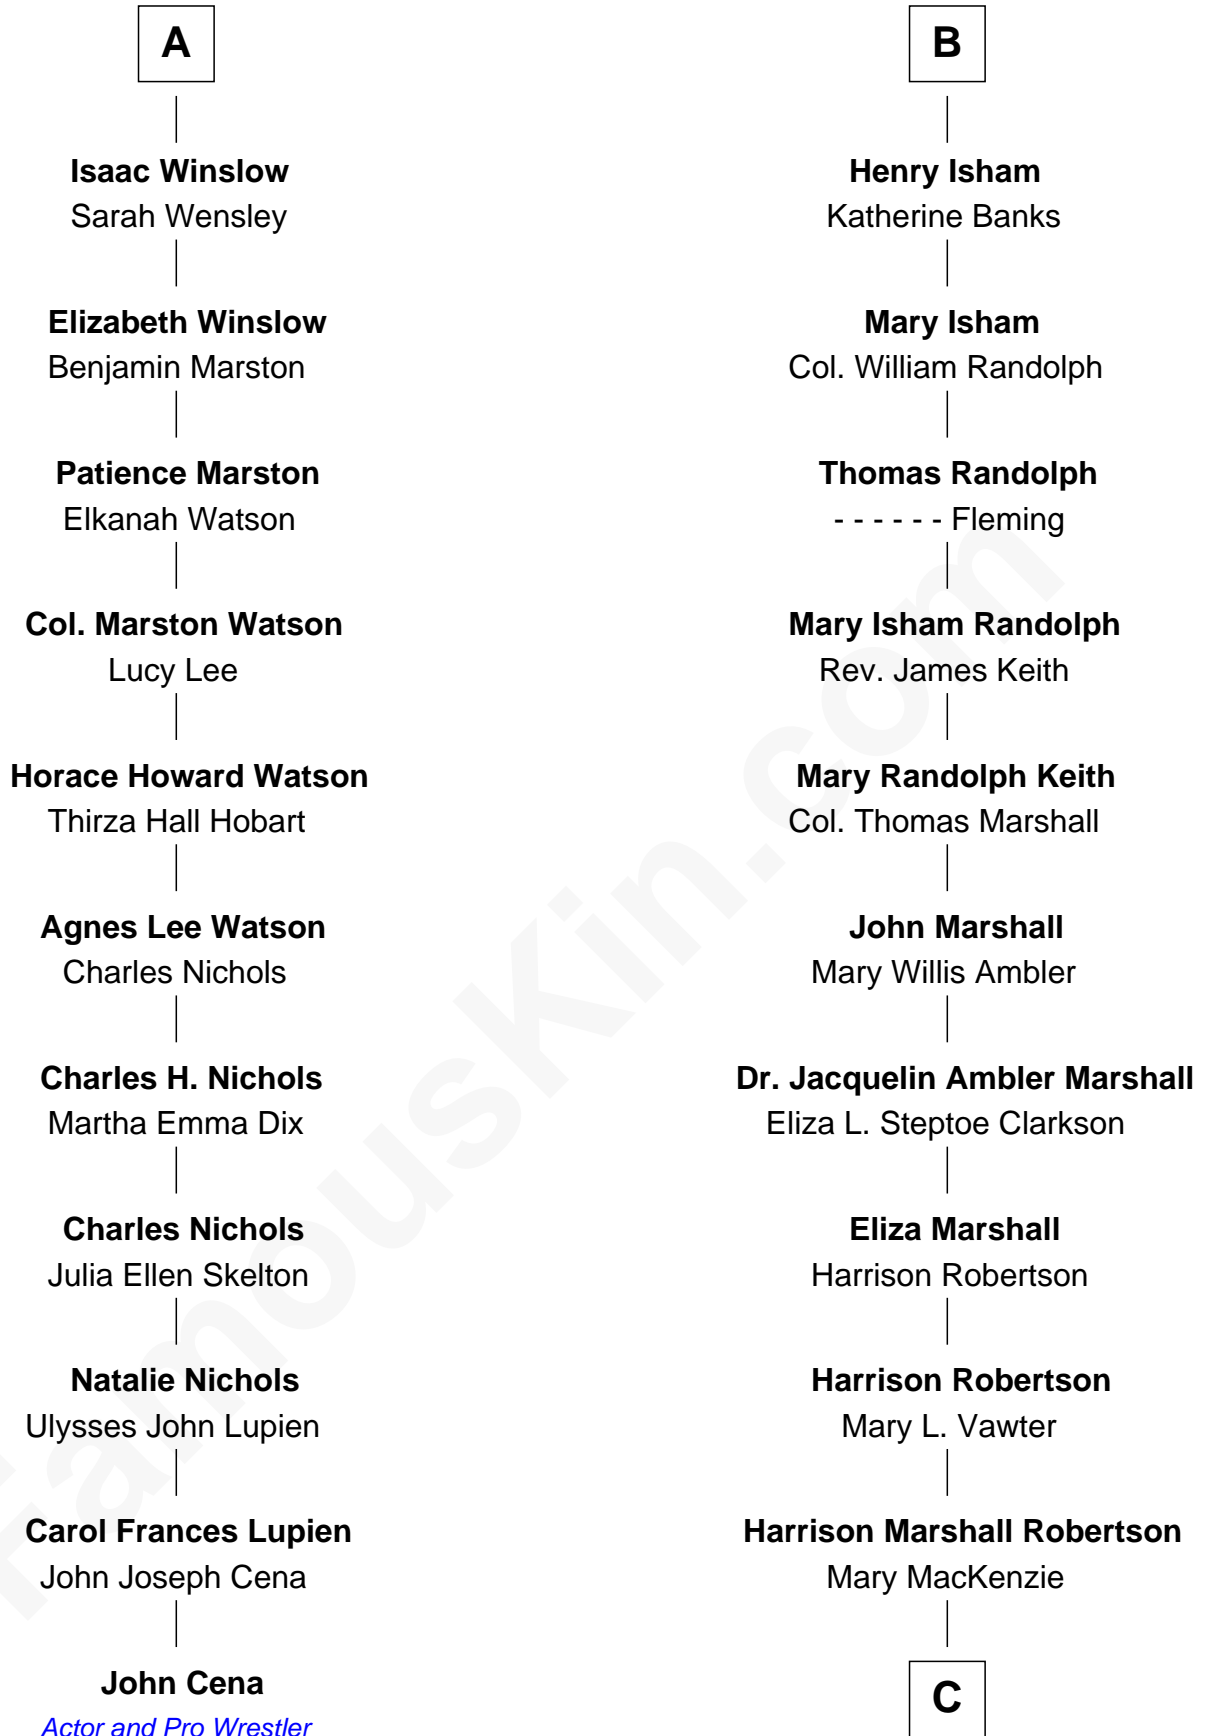

## Relationship Chart of

### John Cena

*Movie Actor and WWE Pro Wrestler*

17th cousin 1 time removed of

**Mary Chapin Carpenter**  
*Singer and Songwriter*

**Sir Roger Wentworth**  
Margery Despencer

C

Mary Bowie Robertson  
Chapin Carpenter