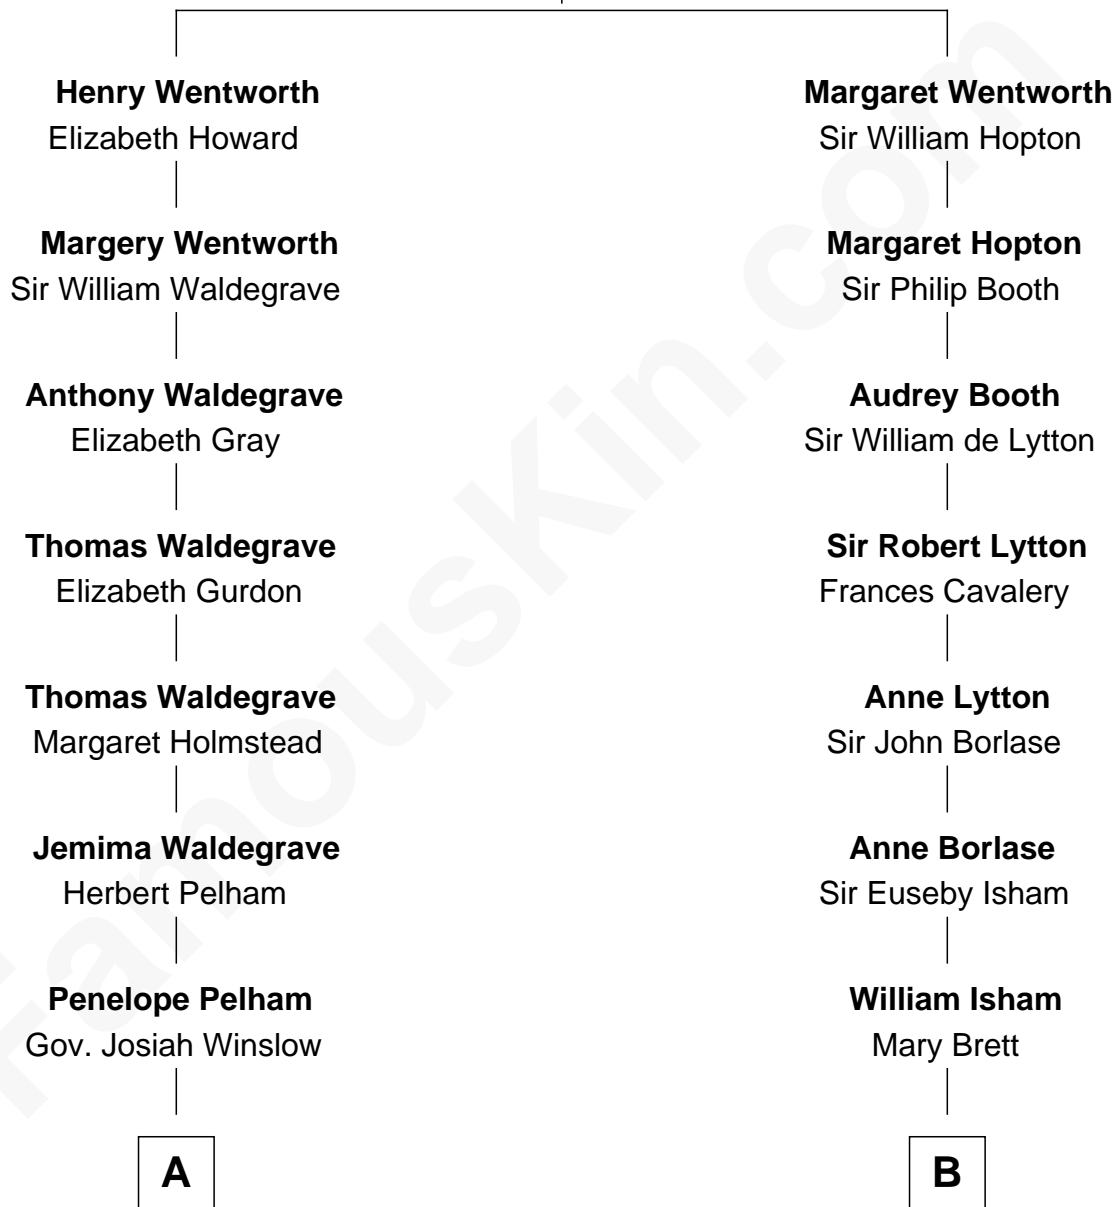

## Relationship Chart of

### John Cena

*Movie Actor and WWE Pro Wrestler*

17th cousin 1 time removed of

**Mary Chapin Carpenter**  
*Singer and Songwriter*

**Sir Roger Wentworth**  
Margery Despencer

C

Mary Bowie Robertson  
Chapin Carpenter