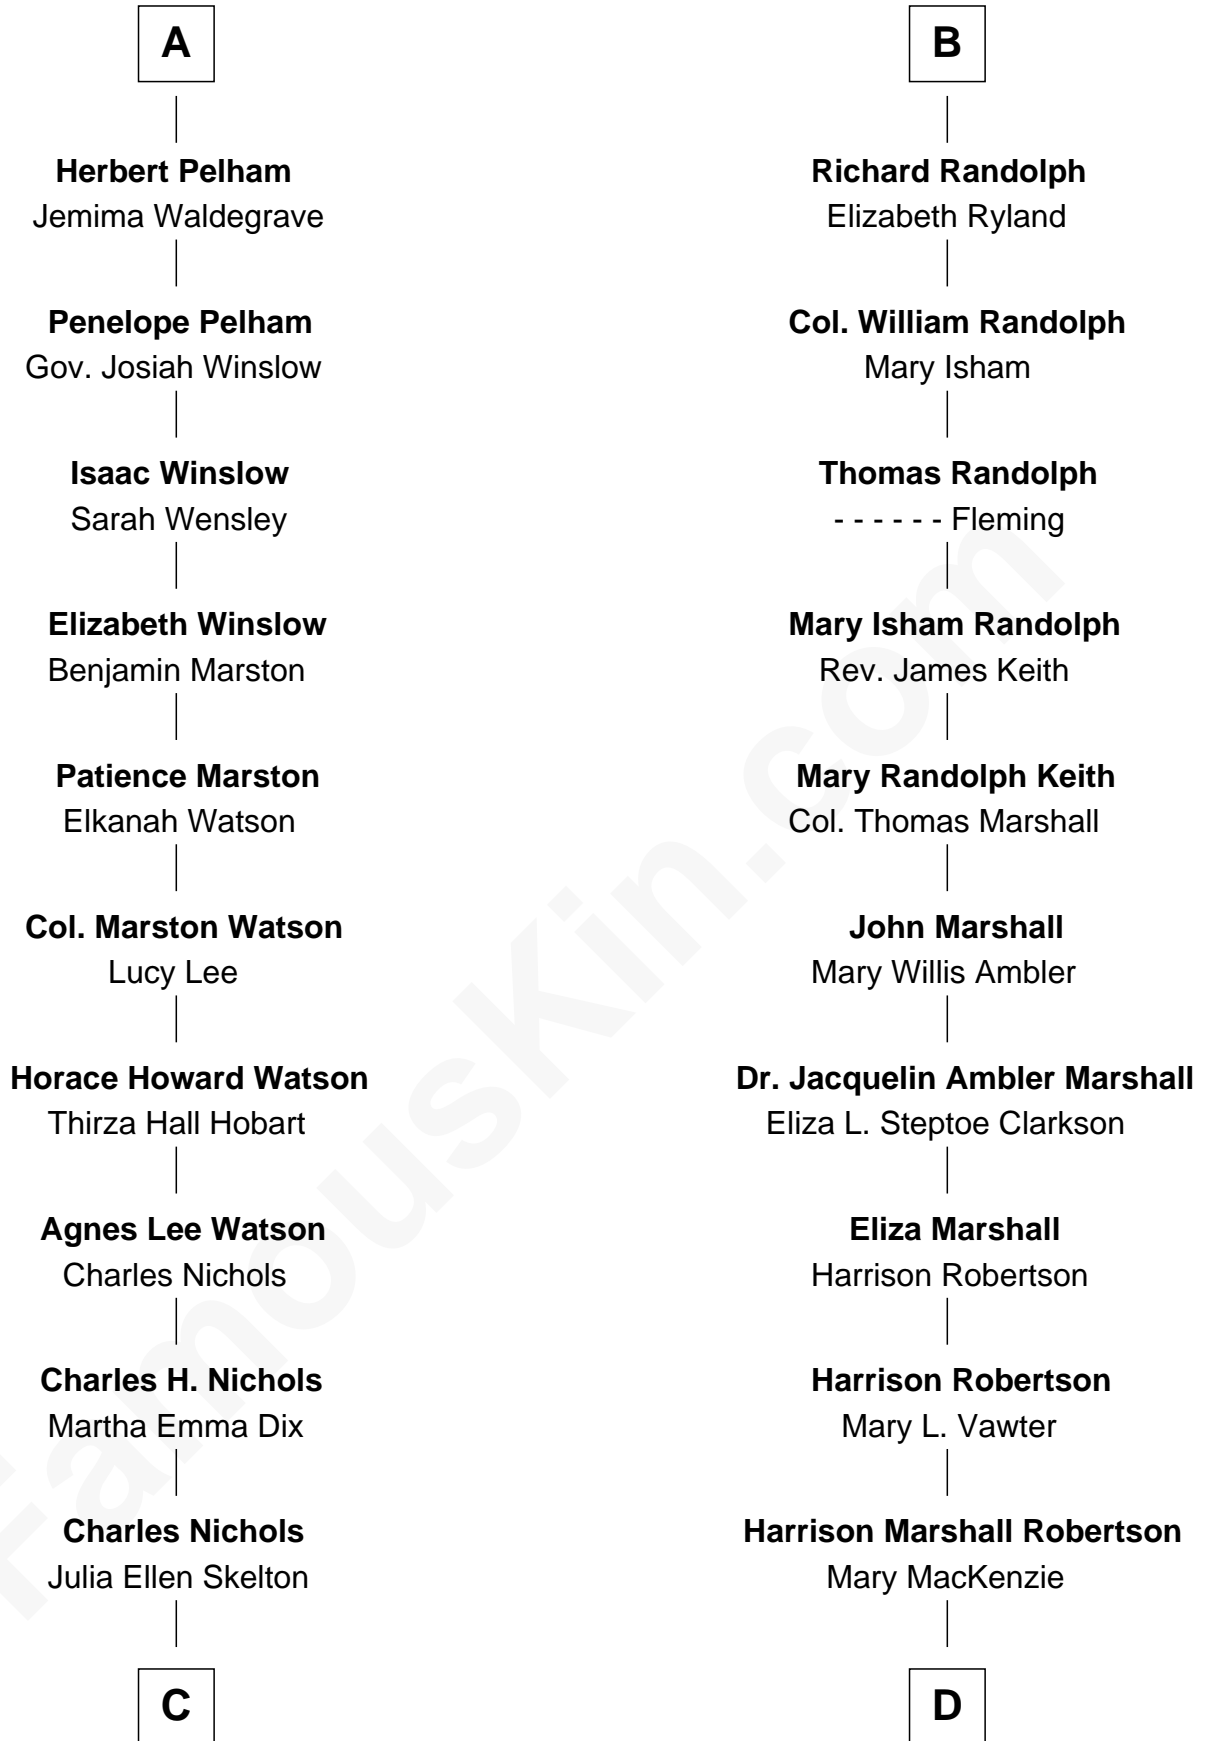

### Mary Chapin Carpenter

*Singer and Songwriter*

**Sir Robert Howard**

Margaret Mowbray

**C**

**Natalie Nichols**  
Ulysses John Lupien

**Carol Frances Lupien**  
John Joseph Cena

**John Cena**  
*Actor and Pro Wrestler*