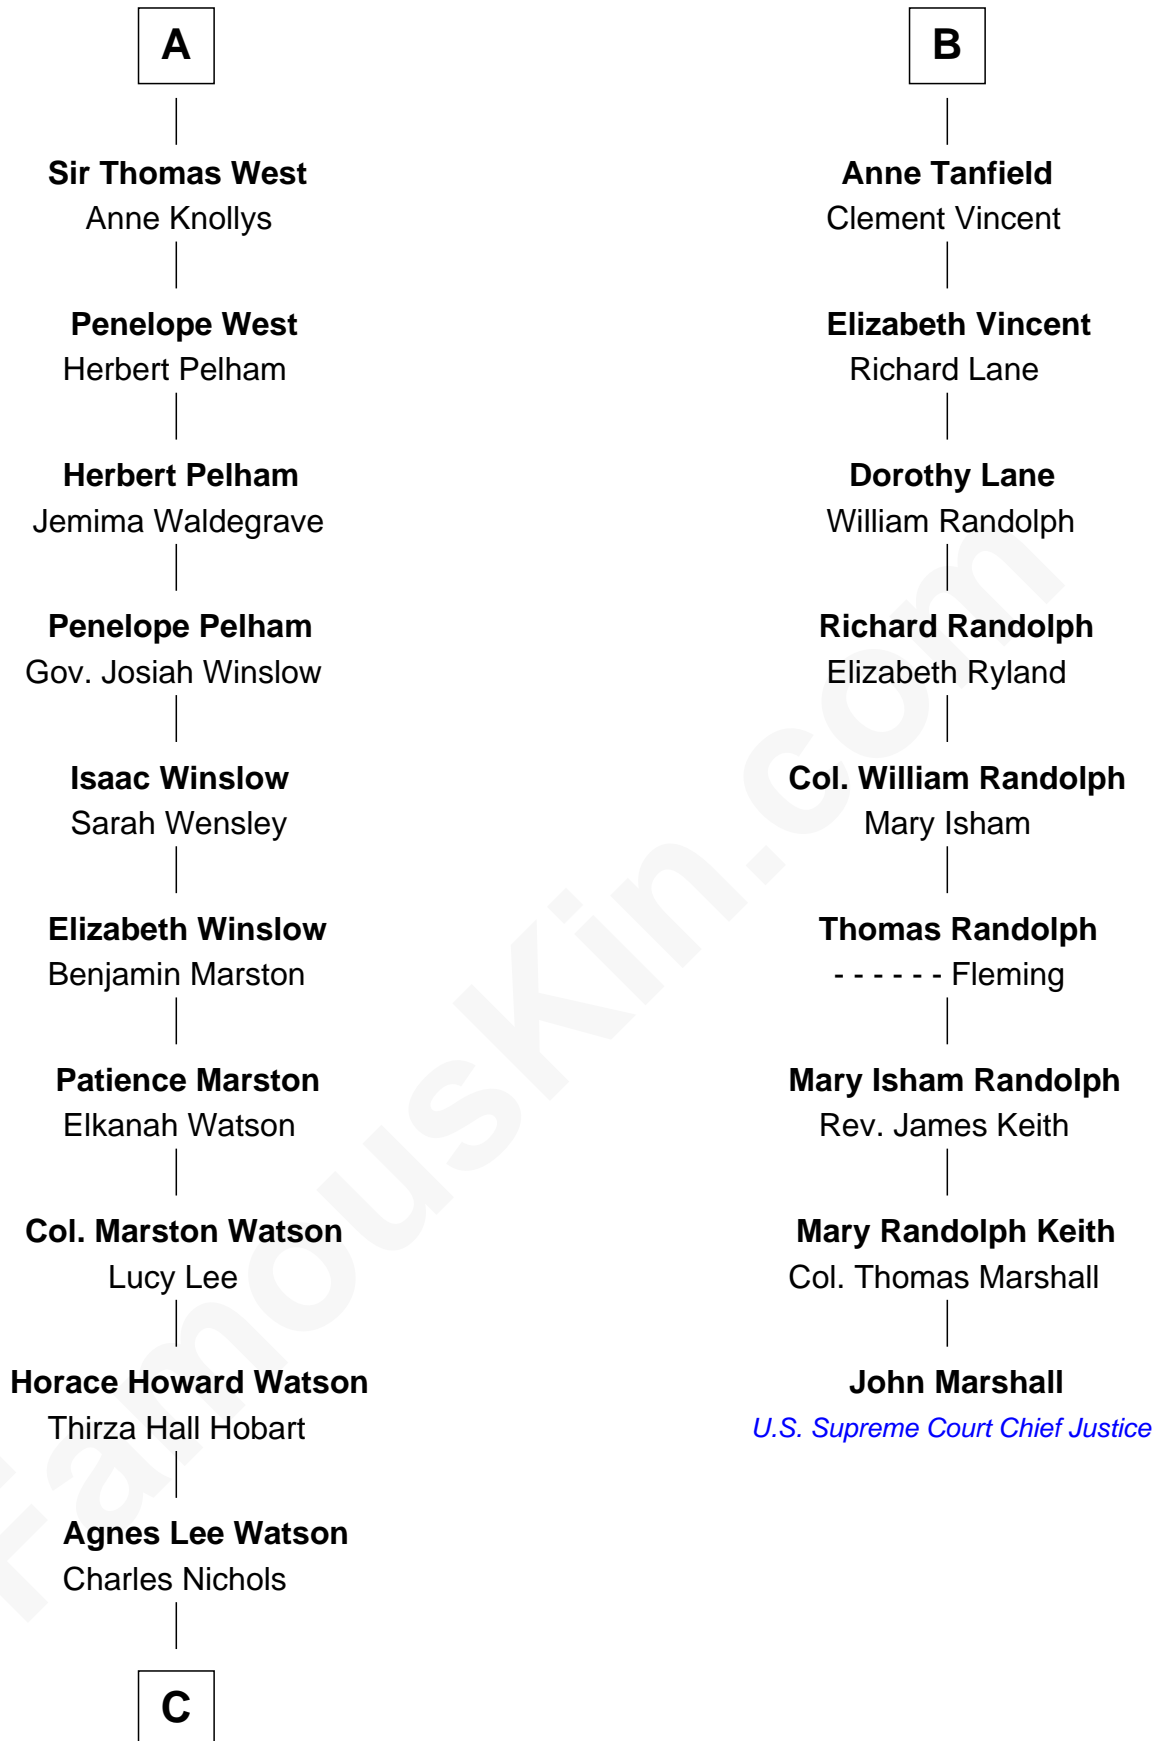

FamousKin.com

Relationship Chart of

John Cena

Movie Actor and WWE Pro Wrestler

15th cousin 6 times removed of

John Marshall

4th Chief Justice of the U.S. Supreme Court

C