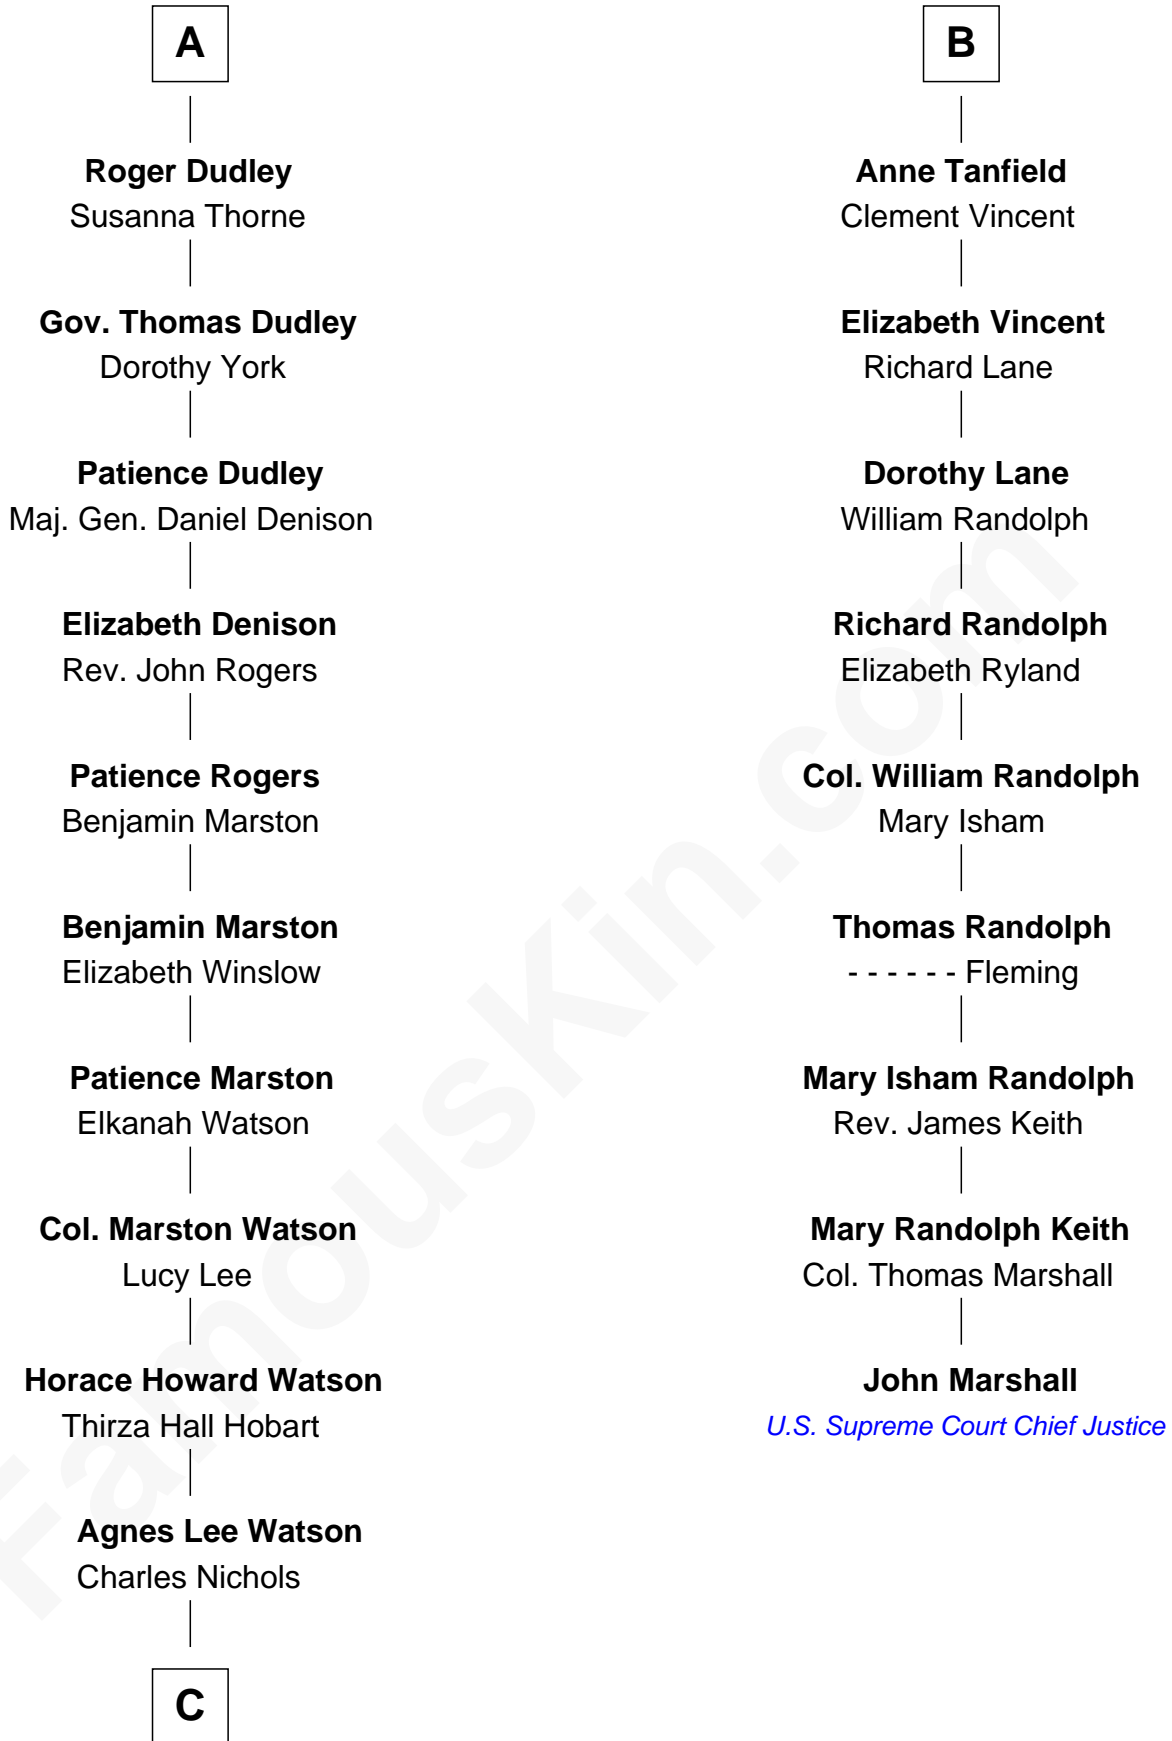

FamousKin.com

Relationship Chart of

John Cena

Movie Actor and WWE Pro Wrestler

15th cousin 6 times removed of

John Marshall

4th Chief Justice of the U.S. Supreme Court

C