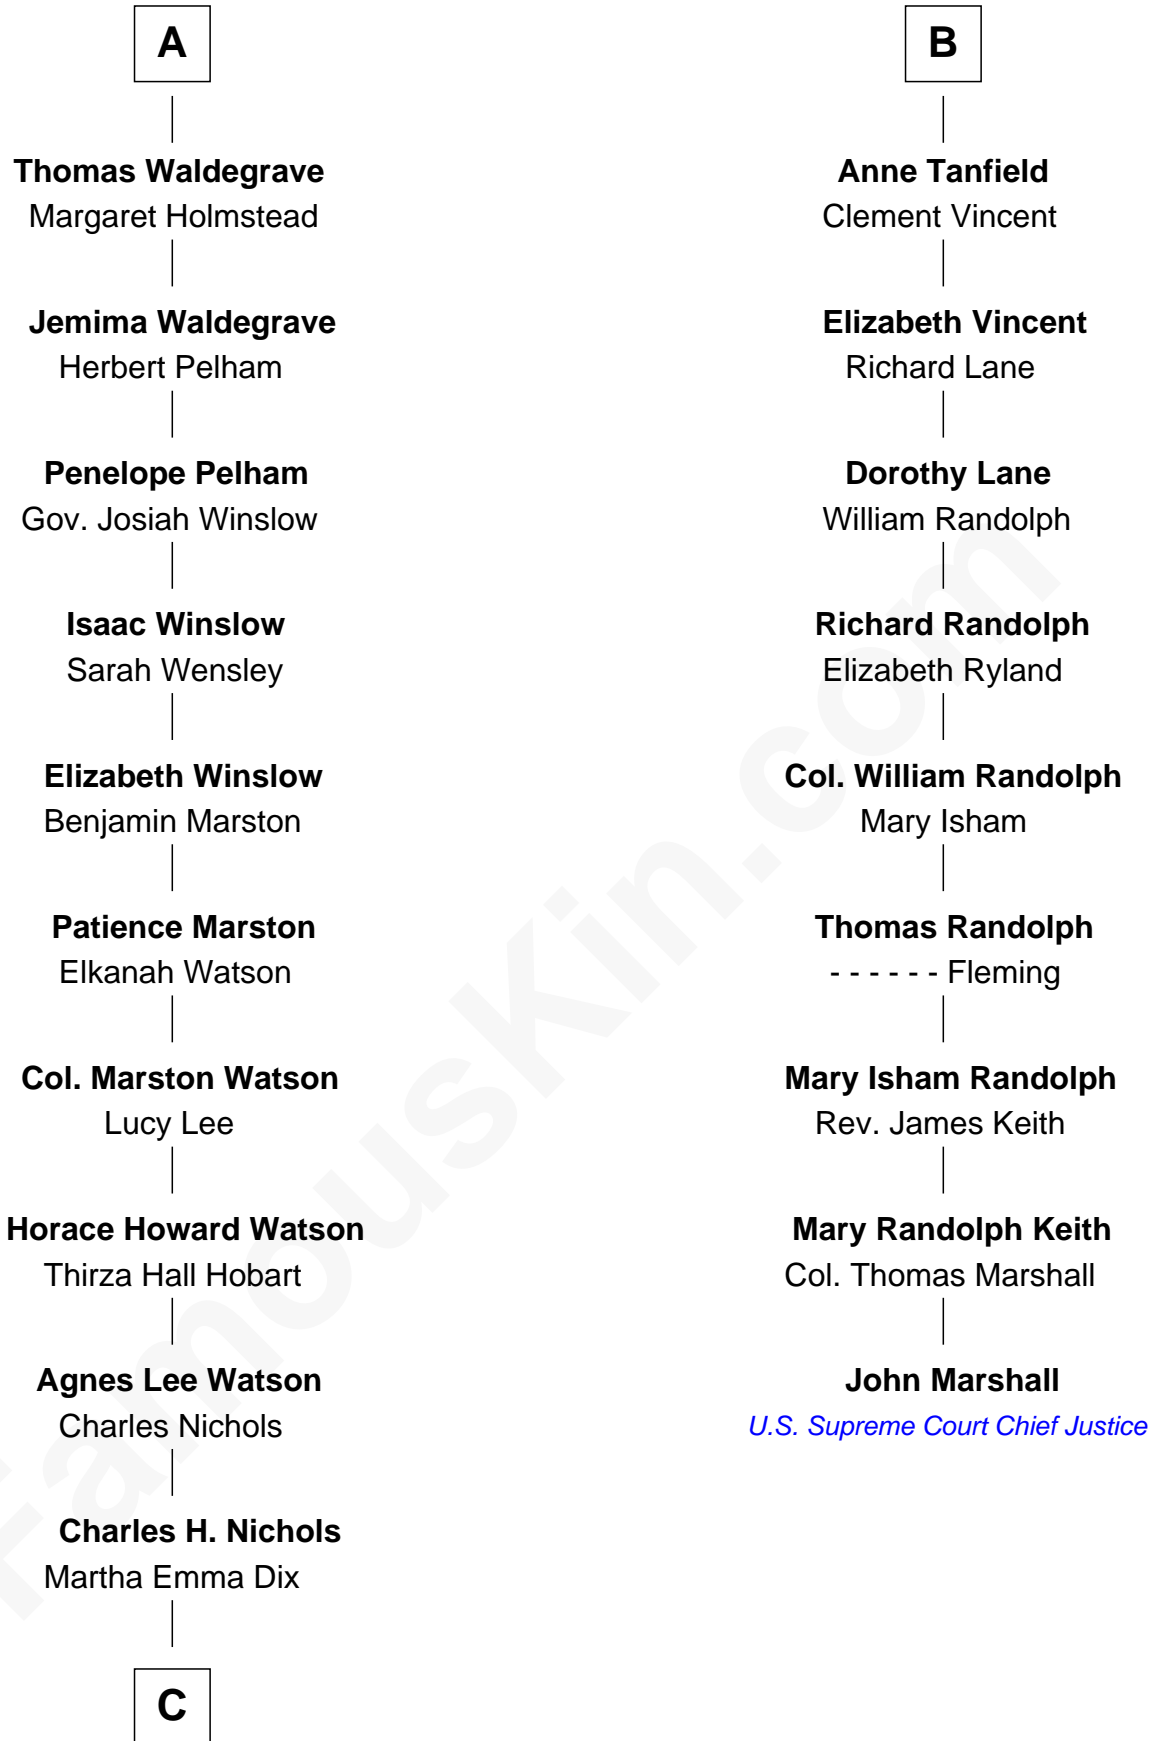

FamousKin.com

Relationship Chart of

John Cena

Movie Actor and WWE Pro Wrestler

15th cousin 5 times removed of

John Marshall

4th Chief Justice of the U.S. Supreme Court

Sir John Howard

Alice de Bois

C

—
Charles Nichols
Julia Ellen Skelton

—
Natalie Nichols
Ulysses John Lupien

—
Carol Frances Lupien
John Joseph Cena

—
John Cena
Actor and Pro Wrestler

FamousKin.com