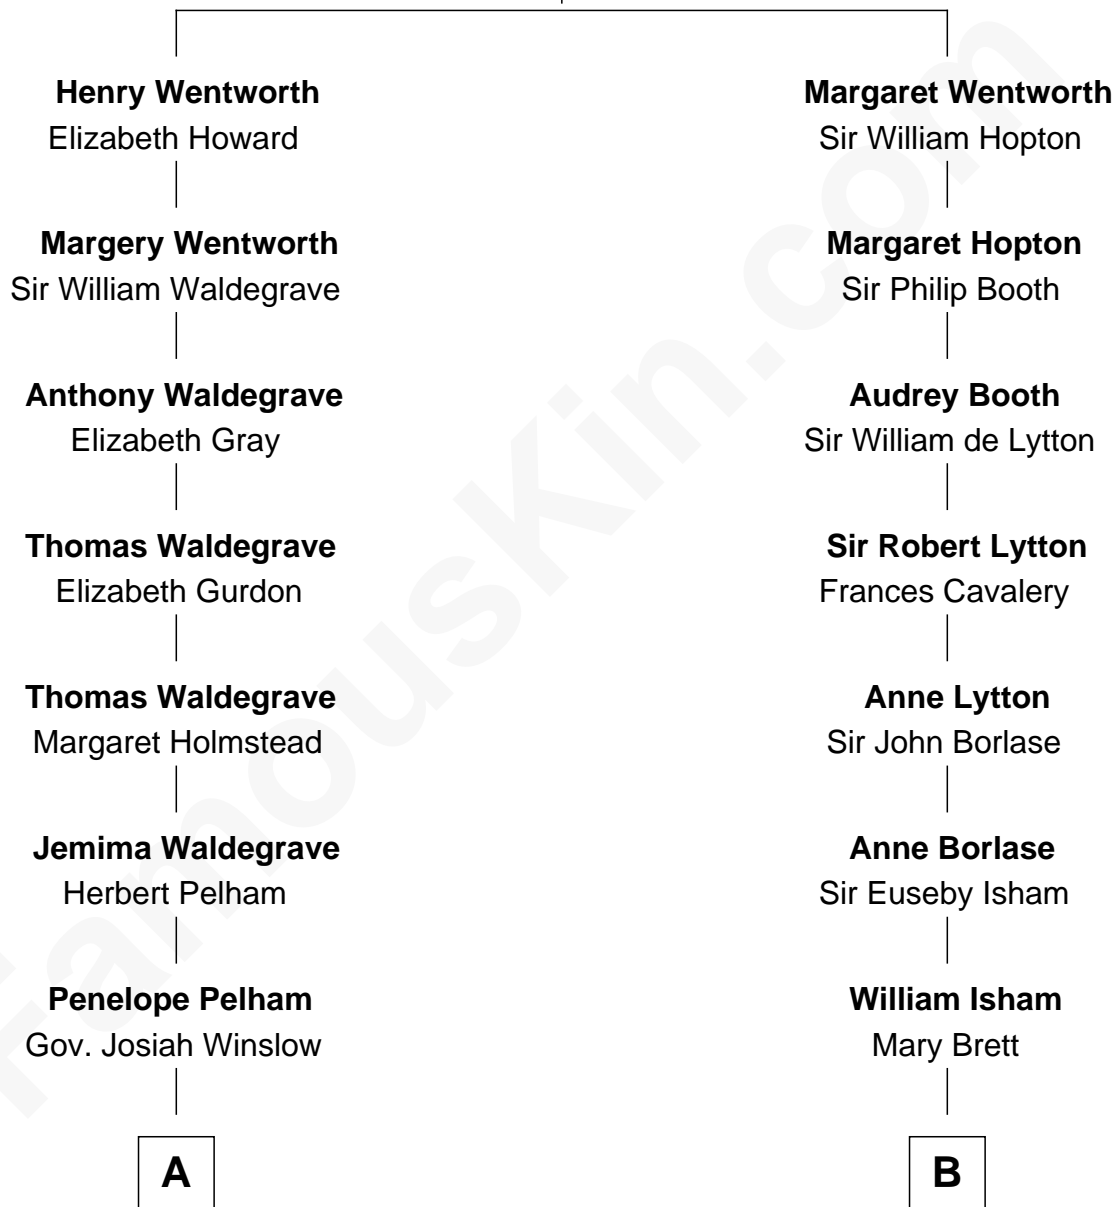

FamousKin.com

Relationship Chart of

John Cena

Movie Actor and WWE Pro Wrestler

12th cousin 5 times removed of

John Marshall

4th Chief Justice of the U.S. Supreme Court

Sir Roger Wentworth

Margery Despencer

John Cena photo by [Edward Joseph Hersom II](#)