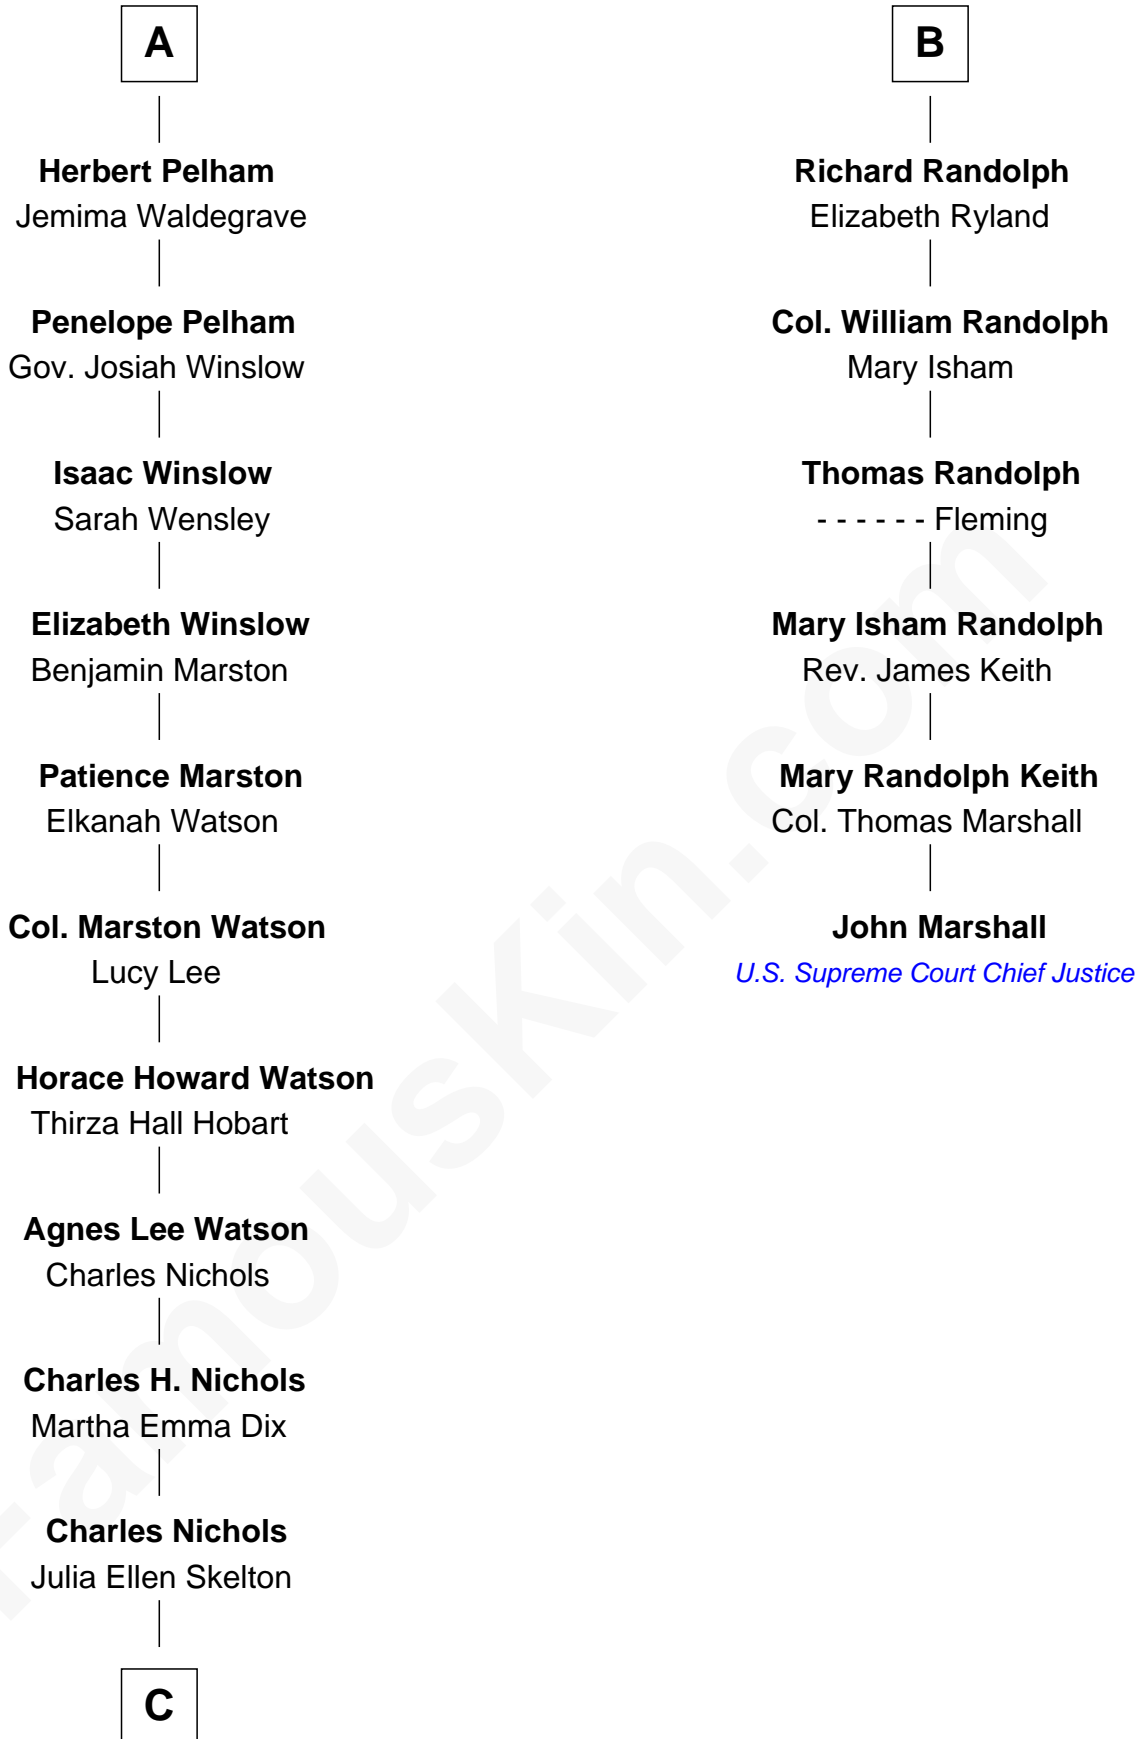

## Relationship Chart of

### John Cena

Movie Actor and WWE Pro Wrestler

12th cousin 7 times removed of

### John Marshall

4th Chief Justice of the U.S. Supreme Court

**C**

**Natalie Nichols**  
Ulysses John Lupien

**Carol Frances Lupien**  
John Joseph Cena

**John Cena**  
*Actor and Pro Wrestler*

FamousKin.com