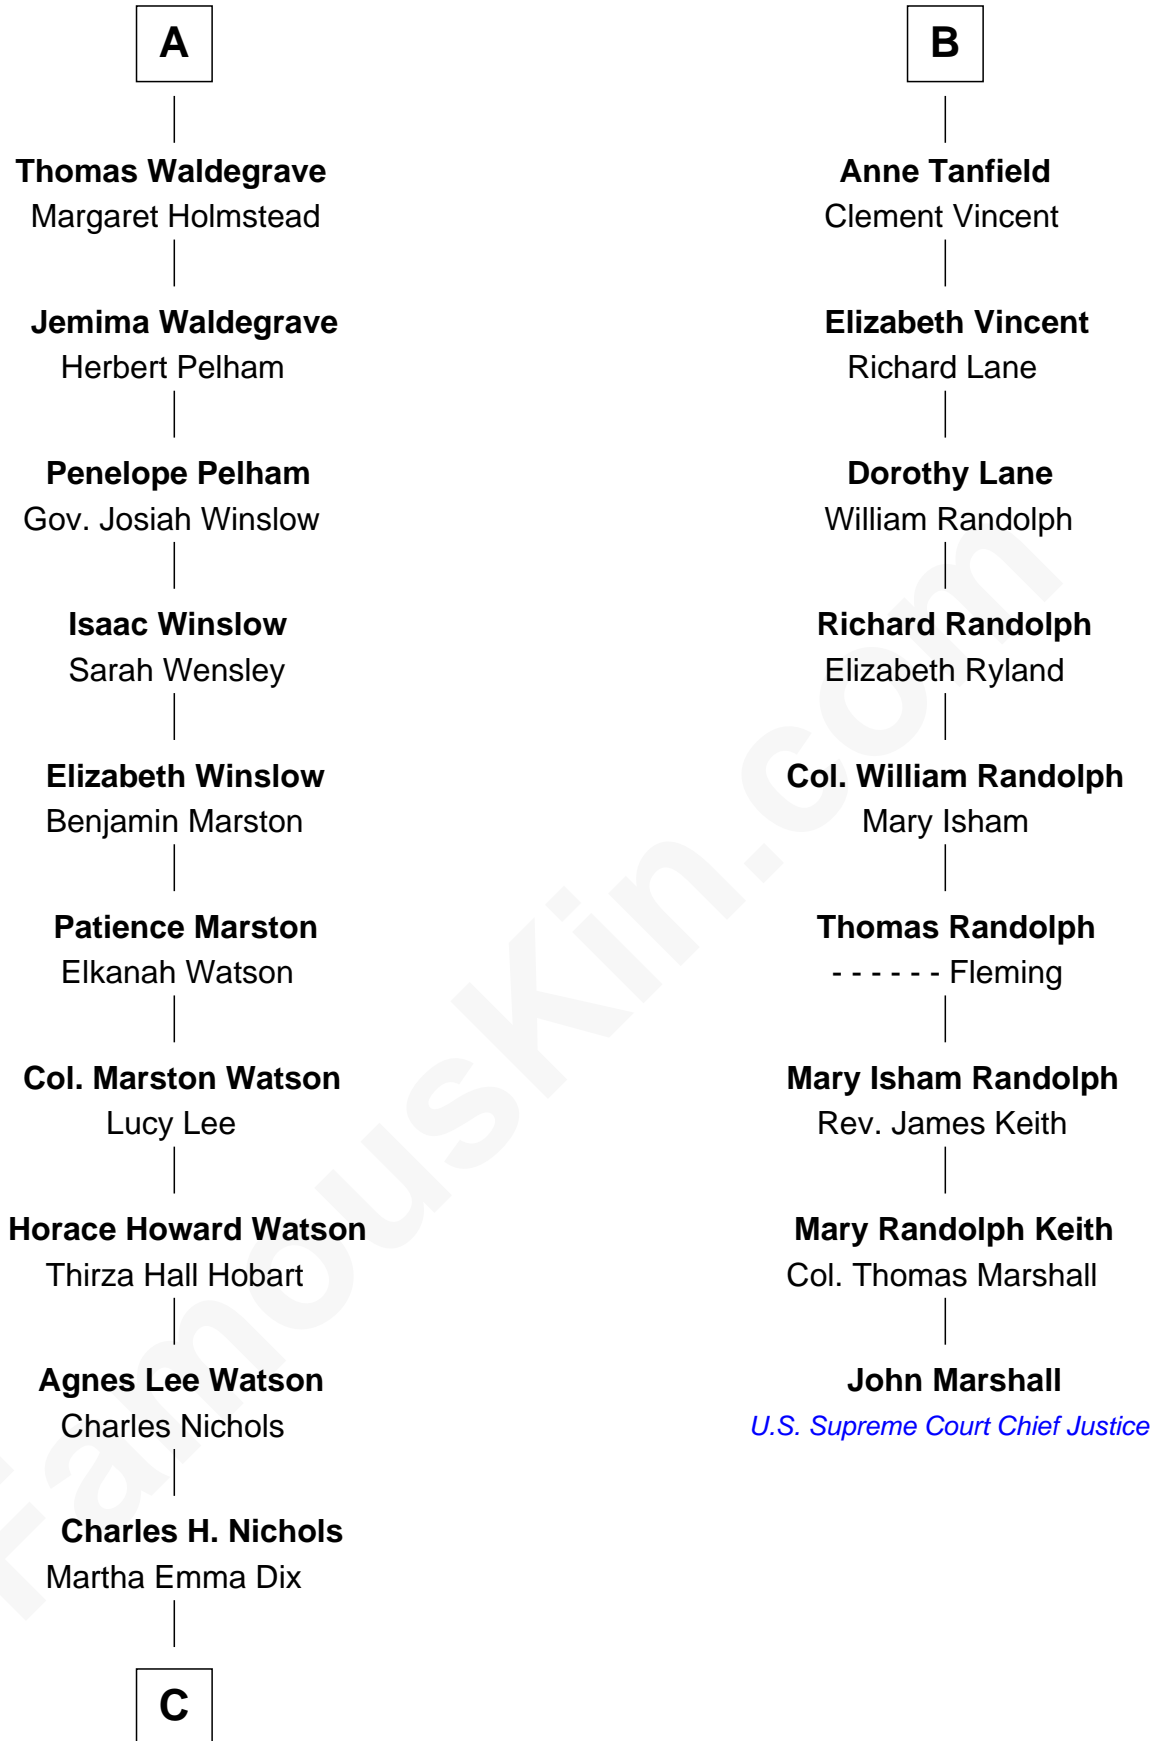

FamousKin.com

Relationship Chart of

John Cena

Movie Actor and WWE Pro Wrestler

15th cousin 5 times removed of

John Marshall

4th Chief Justice of the U.S. Supreme Court

William Mylde

C

—
Charles Nichols
Julia Ellen Skelton

—
Natalie Nichols
Ulysses John Lupien

—
Carol Frances Lupien
John Joseph Cena

—
John Cena
Actor and Pro Wrestler

FamousKin.com