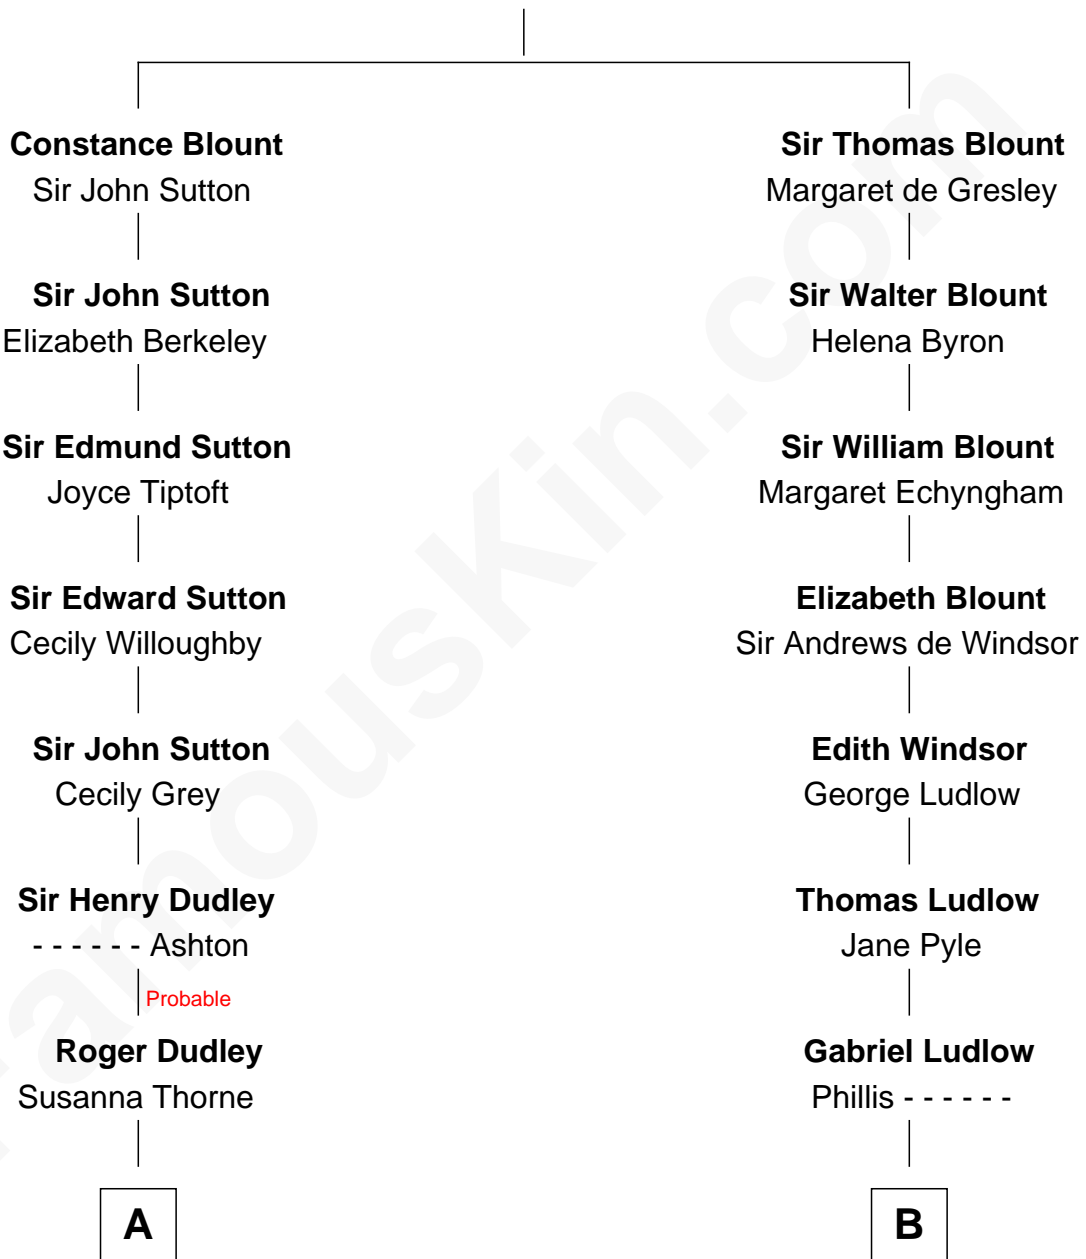

FamousKin.com

Relationship Chart of

John Cena

Movie Actor and WWE Pro Wrestler

18th cousin 2 times removed of

Edward Norton
Movie Actor

Sir Walter Blount
Sancha de Ayala

C