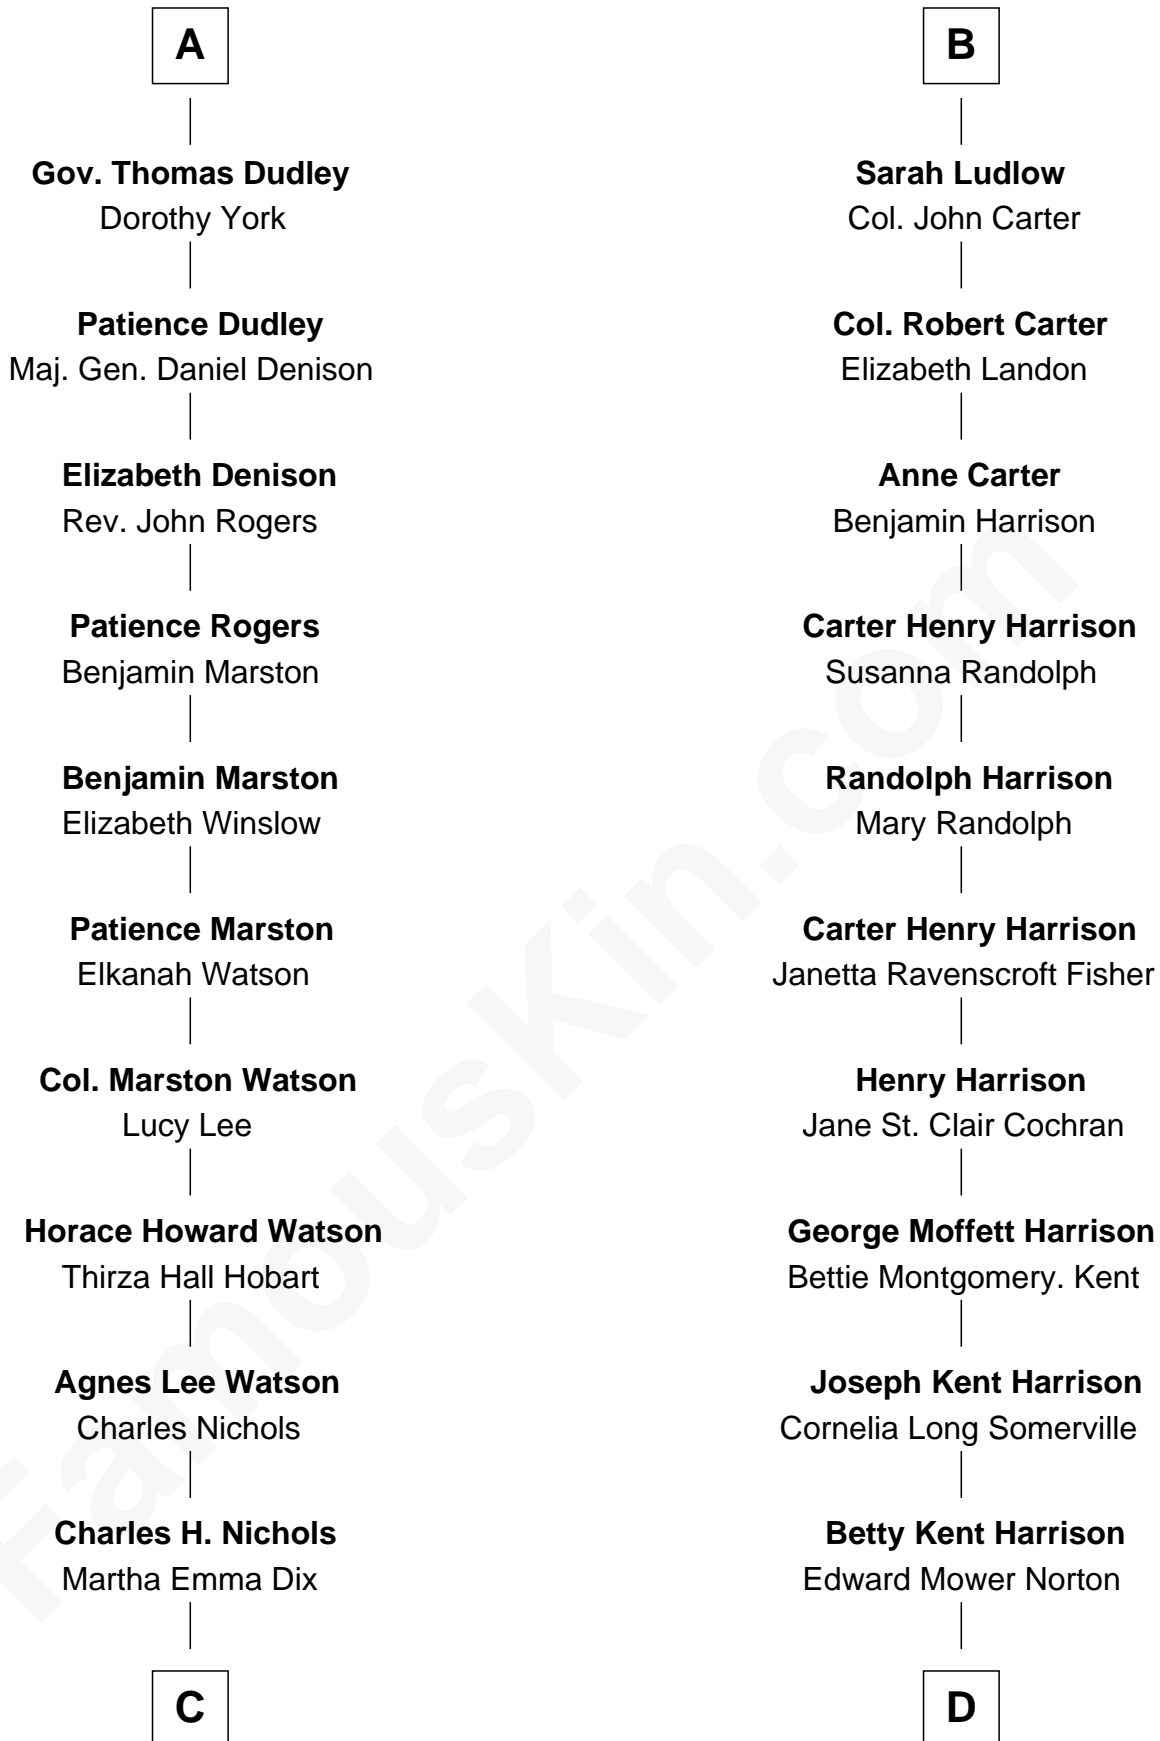

FamousKin.com

Relationship Chart of

John Cena

Movie Actor and WWE Pro Wrestler

18th cousin 2 times removed of

Edward Norton
Movie Actor

Sir Walter Blount
Sancha de Ayala

C

Charles Nichols
Julia Ellen Skelton

Natalie Nichols
Ulysses John Lupien

Carol Frances Lupien
John Joseph Cena

John Cena
Actor and Pro Wrestler

D

Edward Mower Norton
Lydia Robinson Rouse

Edward Norton
Movie Actor