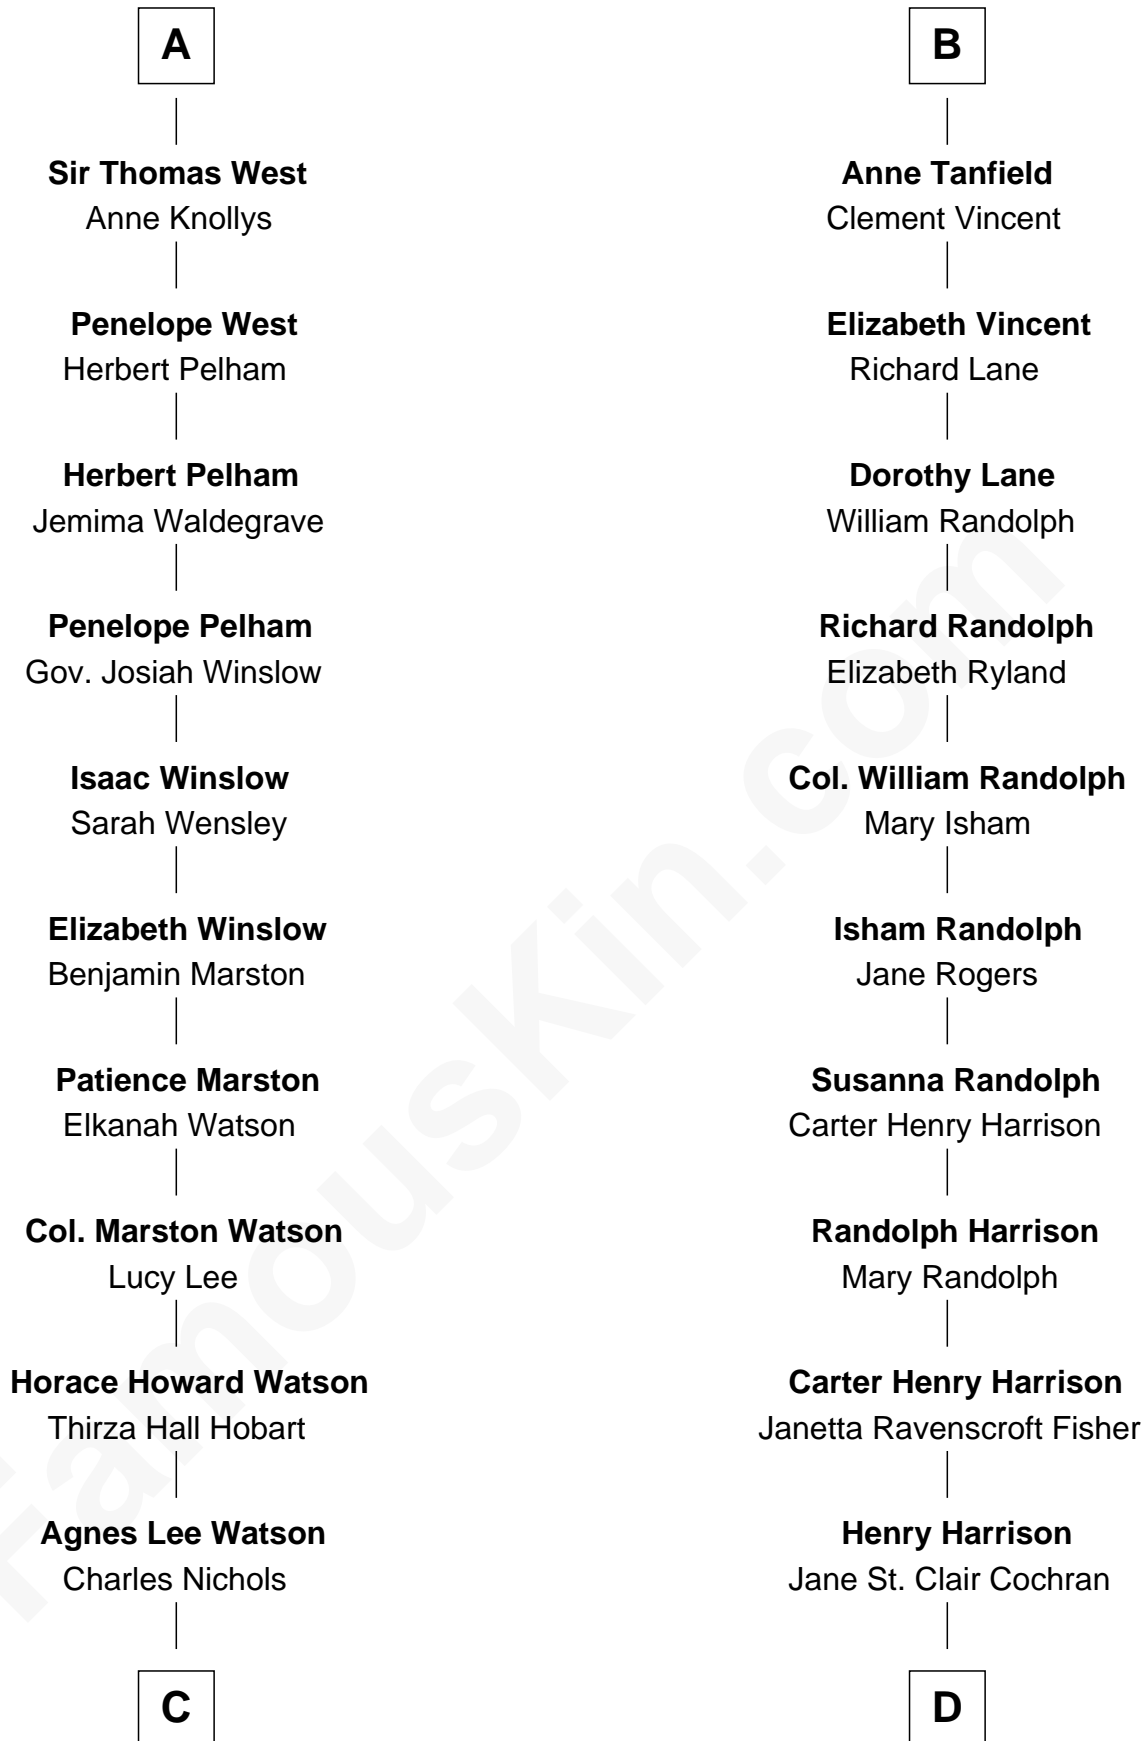

FamousKin.com Relationship Chart of

John Cena

Movie Actor and WWE Pro Wrestler

21st cousin of

Edward Norton

Movie Actor

John de Mowbray
Joan of Lancaster

C