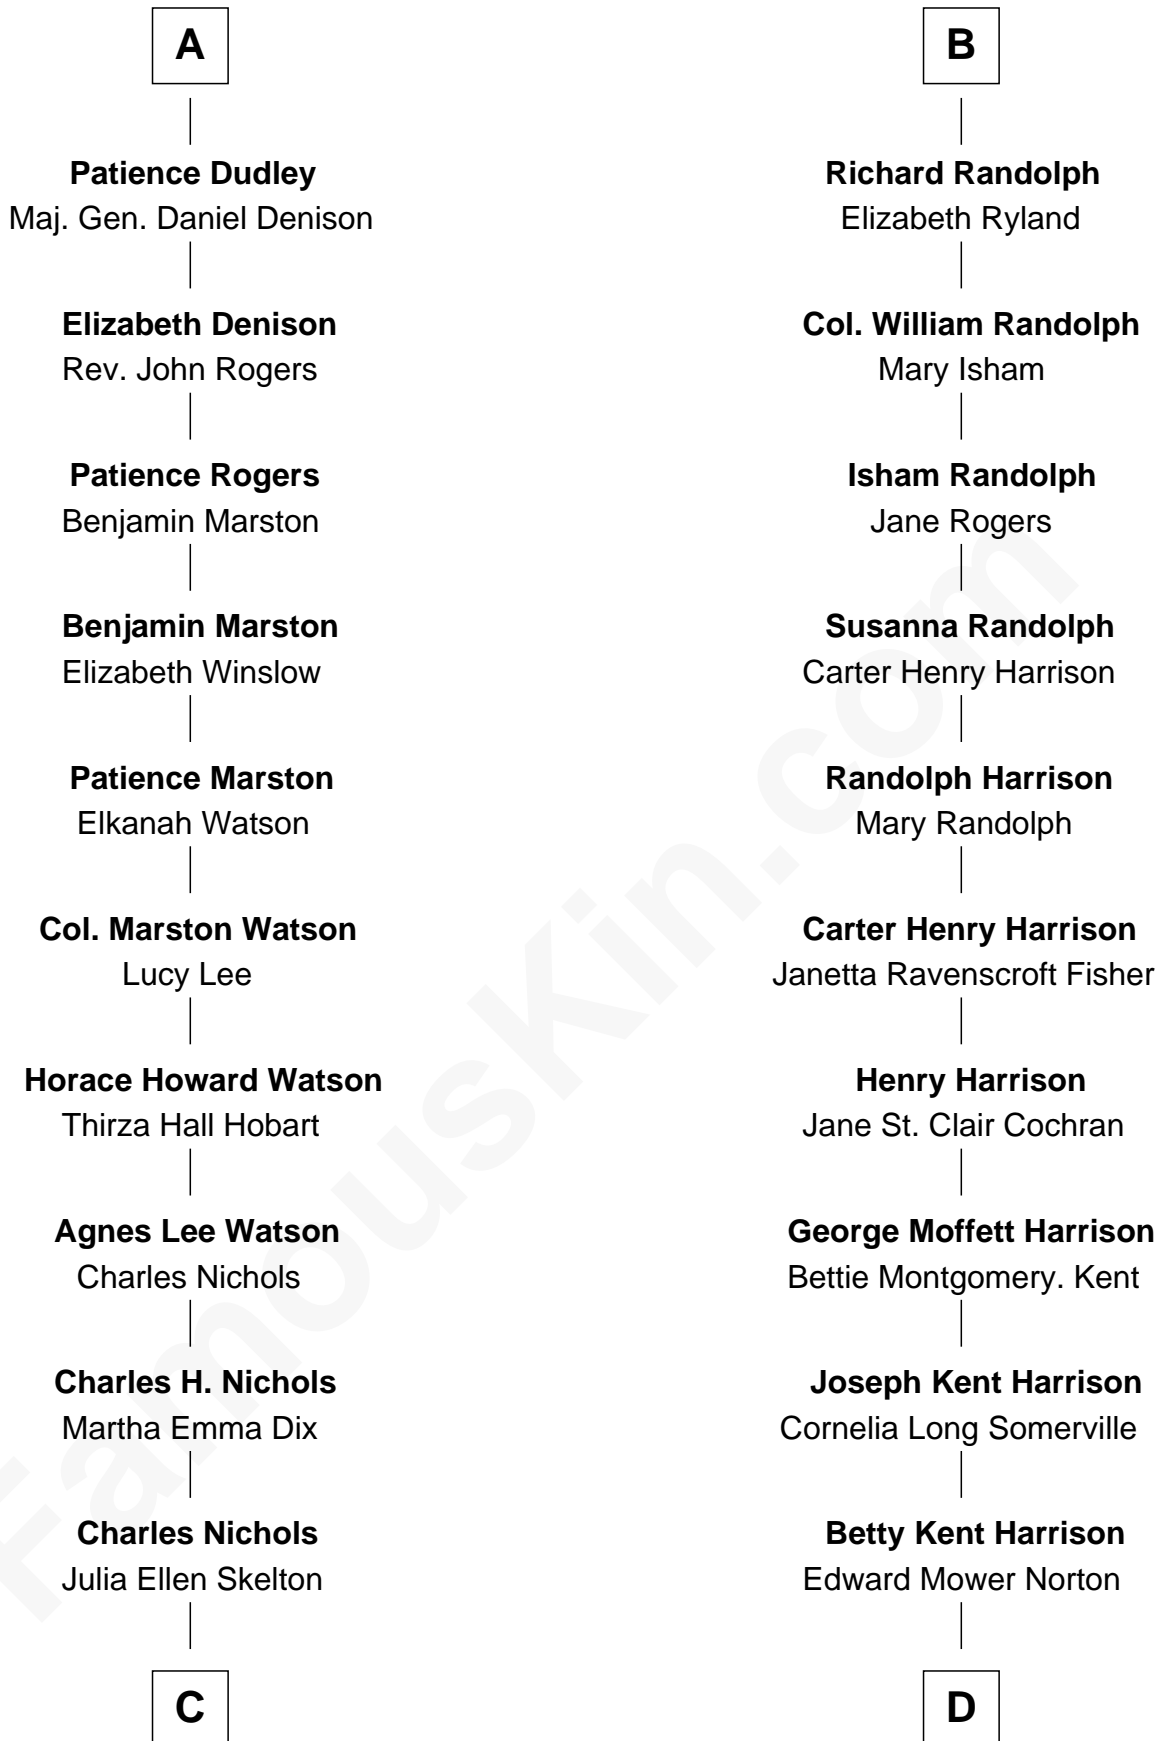

FamousKin.com

Relationship Chart of

John Cena

Movie Actor and WWE Pro Wrestler

18th cousin 1 time removed of

Edward Norton
Movie Actor

Sir Ralph Neville
Joan Beaufort

C

Natalie Nichols
Ulysses John Lupien

Carol Frances Lupien
John Joseph Cena

John Cena
Actor and Pro Wrestler

D

Edward Mower Norton
Lydia Robinson Rouse

Edward Norton
Movie Actor

FamousKin.com