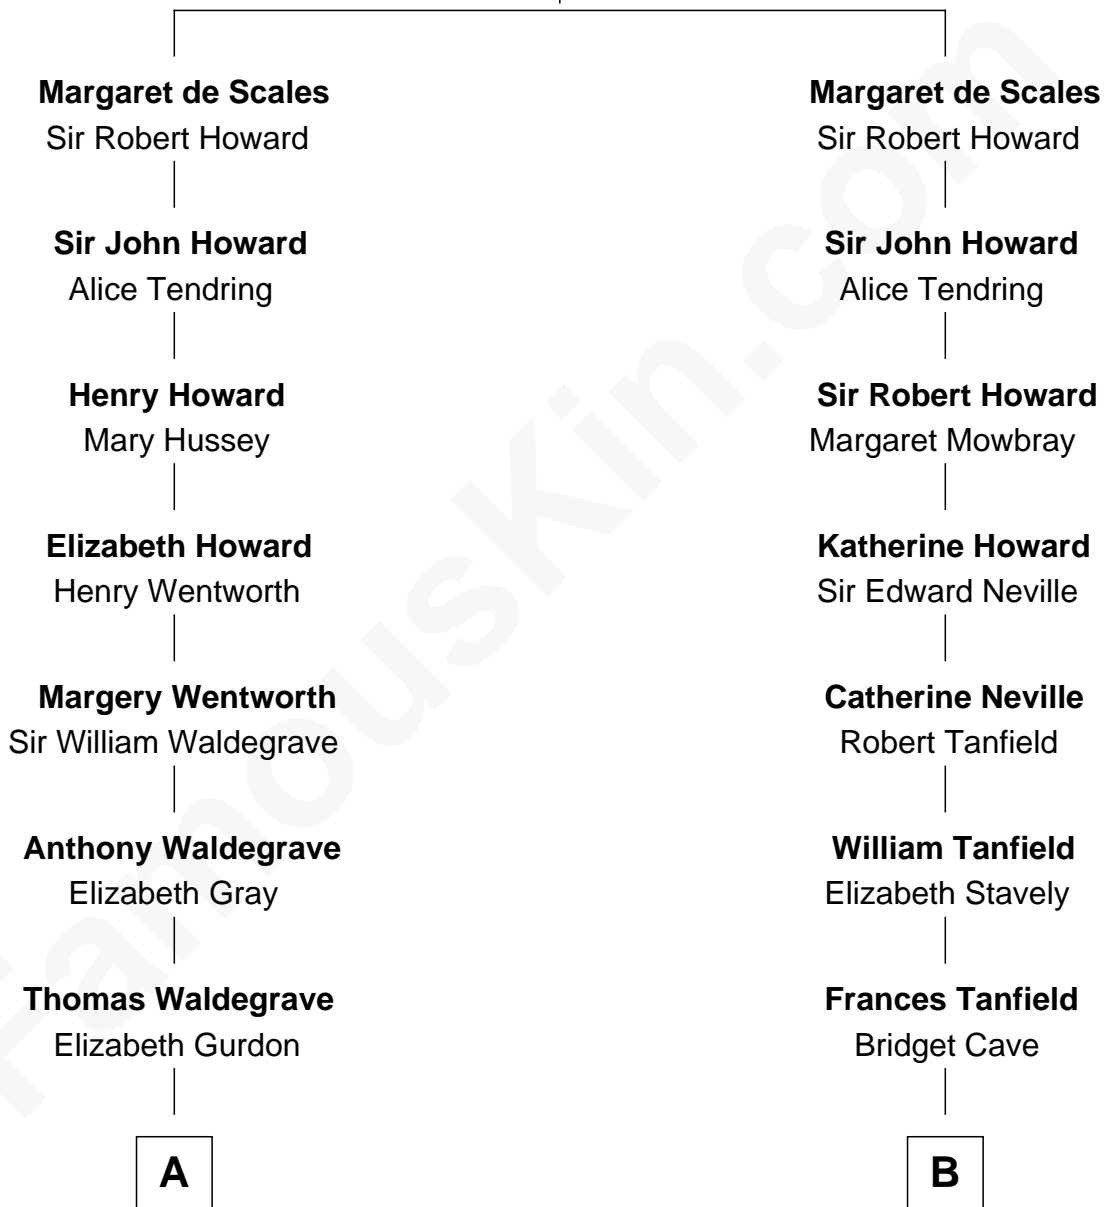

FamousKin.com

Relationship Chart of

John Cena

Movie Actor and WWE Pro Wrestler

20th cousin 1 time removed of

Edward Norton
Movie Actor

Sir Robert de Scales
Katherine d'Ufford

C

Charles Nichols
Julia Ellen Skelton

Natalie Nichols
Ulysses John Lupien

Carol Frances Lupien
John Joseph Cena

John Cena
Actor and Pro Wrestler

D

George Moffett Harrison
Bettie Montgomery. Kent

Joseph Kent Harrison
Cornelia Long Somerville