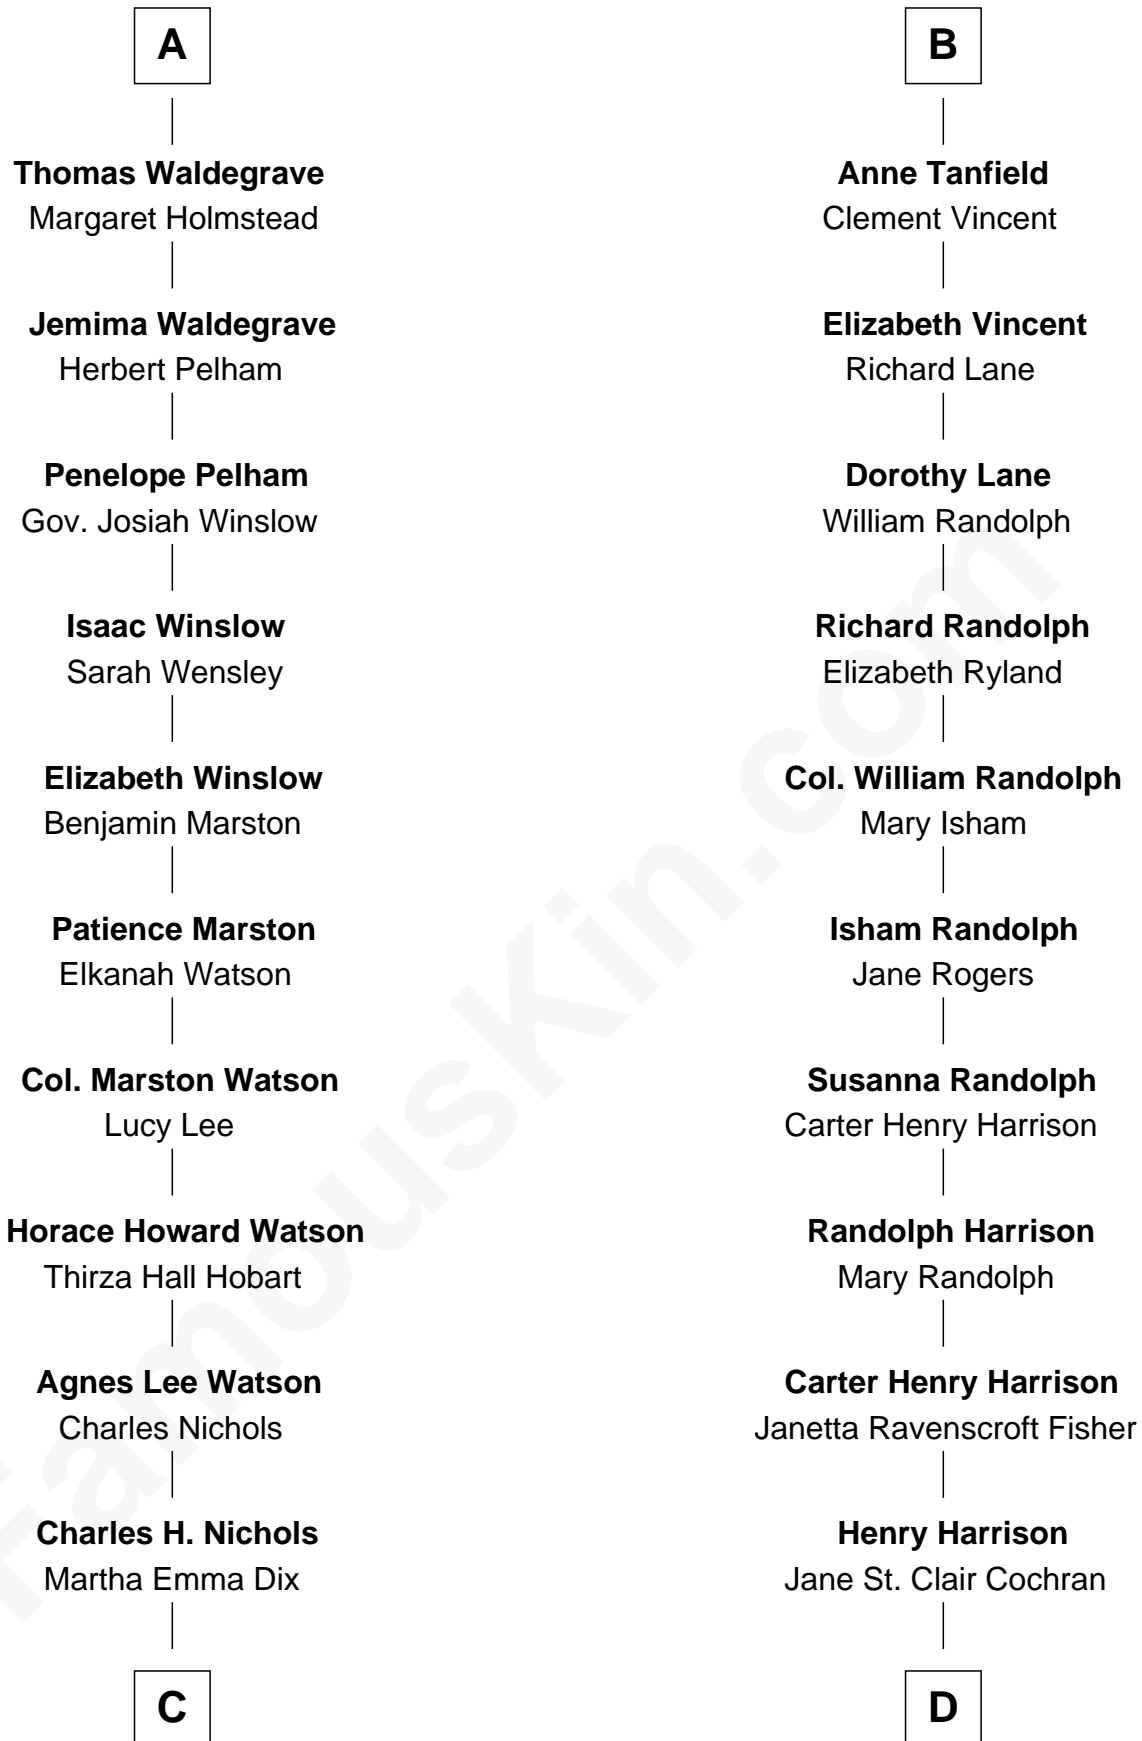

FamousKin.com

Relationship Chart of

John Cena

Movie Actor and WWE Pro Wrestler

20th cousin 1 time removed of

Edward Norton
Movie Actor

Sir Robert de Scales
Katherine d'Ufford

C

Charles Nichols
Julia Ellen Skelton

Natalie Nichols
Ulysses John Lupien

Carol Frances Lupien
John Joseph Cena

John Cena
Actor and Pro Wrestler

D

George Moffett Harrison
Bettie Montgomery. Kent

Joseph Kent Harrison
Cornelia Long Somerville