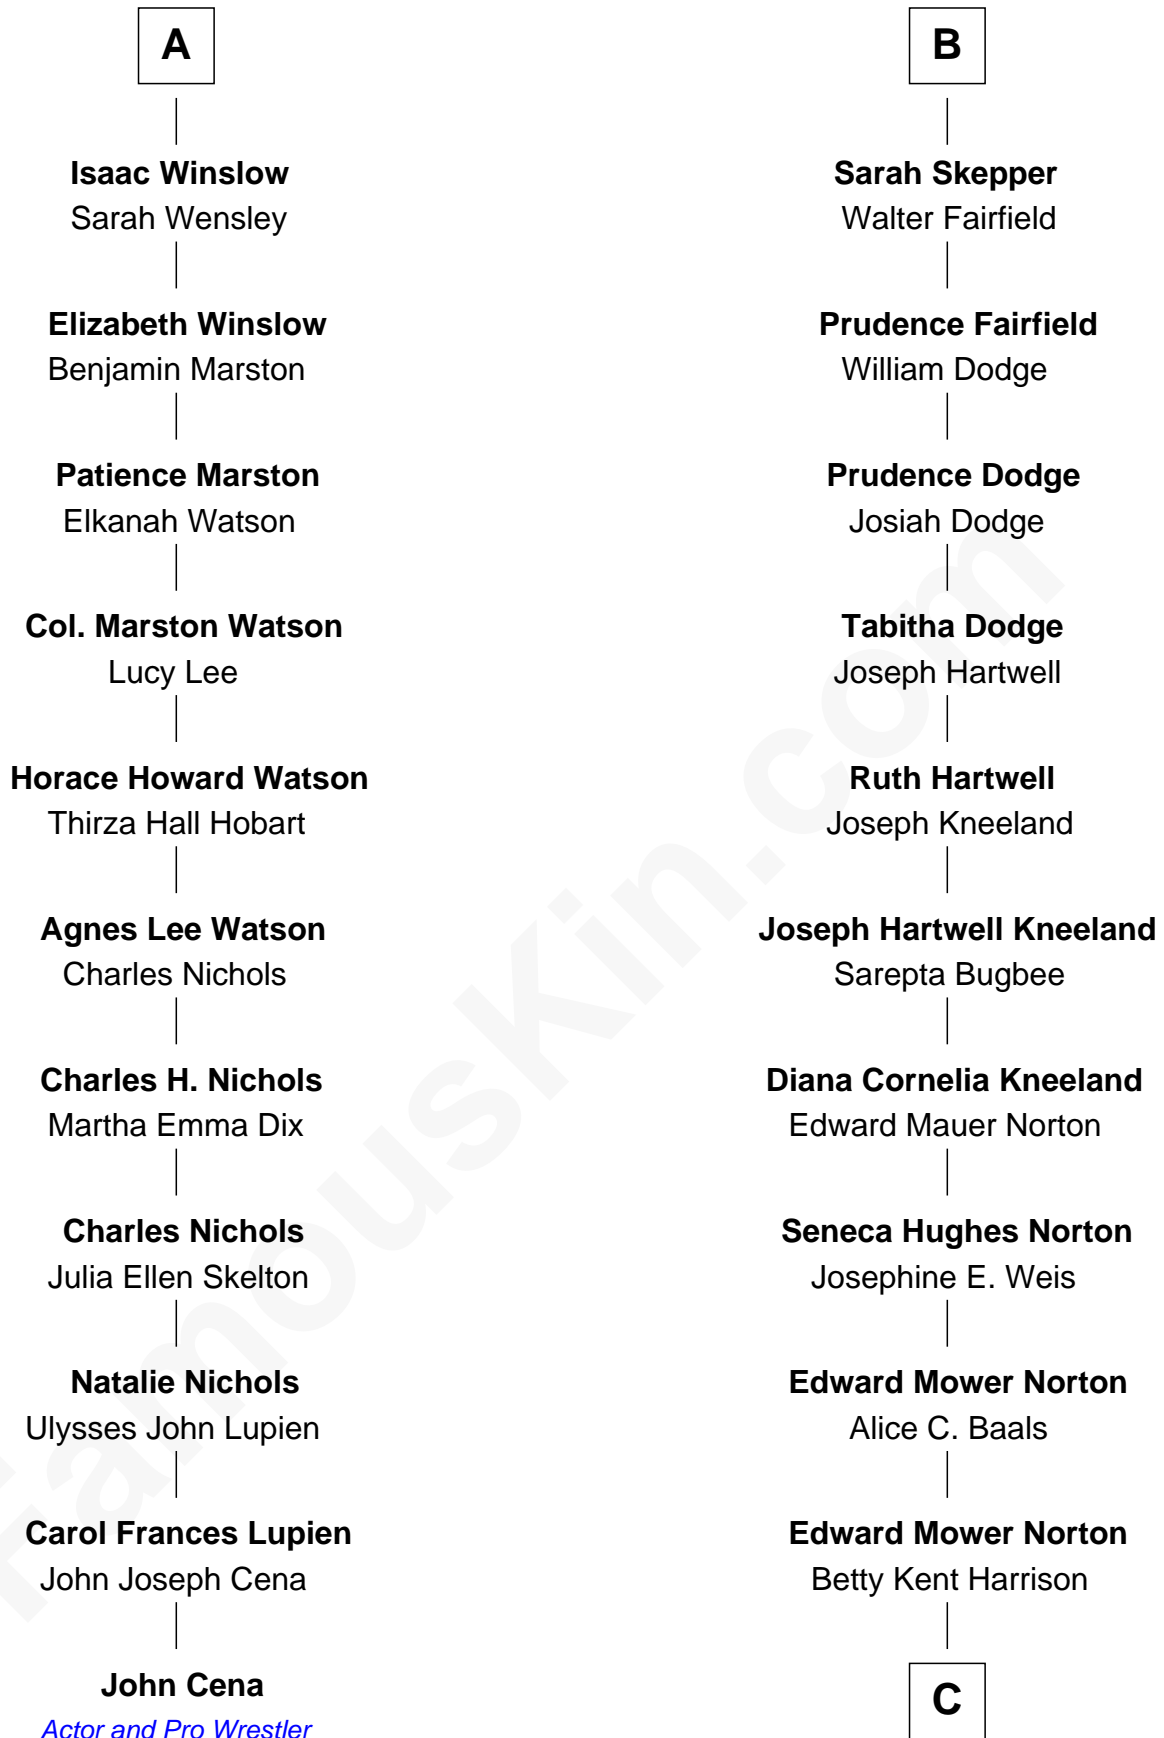

FamousKin.com

Relationship Chart of

John Cena

Movie Actor and WWE Pro Wrestler

17th cousin 1 time removed of

Edward Norton
Movie Actor

Sir Roger Wentworth
Margery Despencer

C

Edward Mower Norton

Lydia Robinson Rouse

Edward Norton

Movie Actor

FamousKin.com