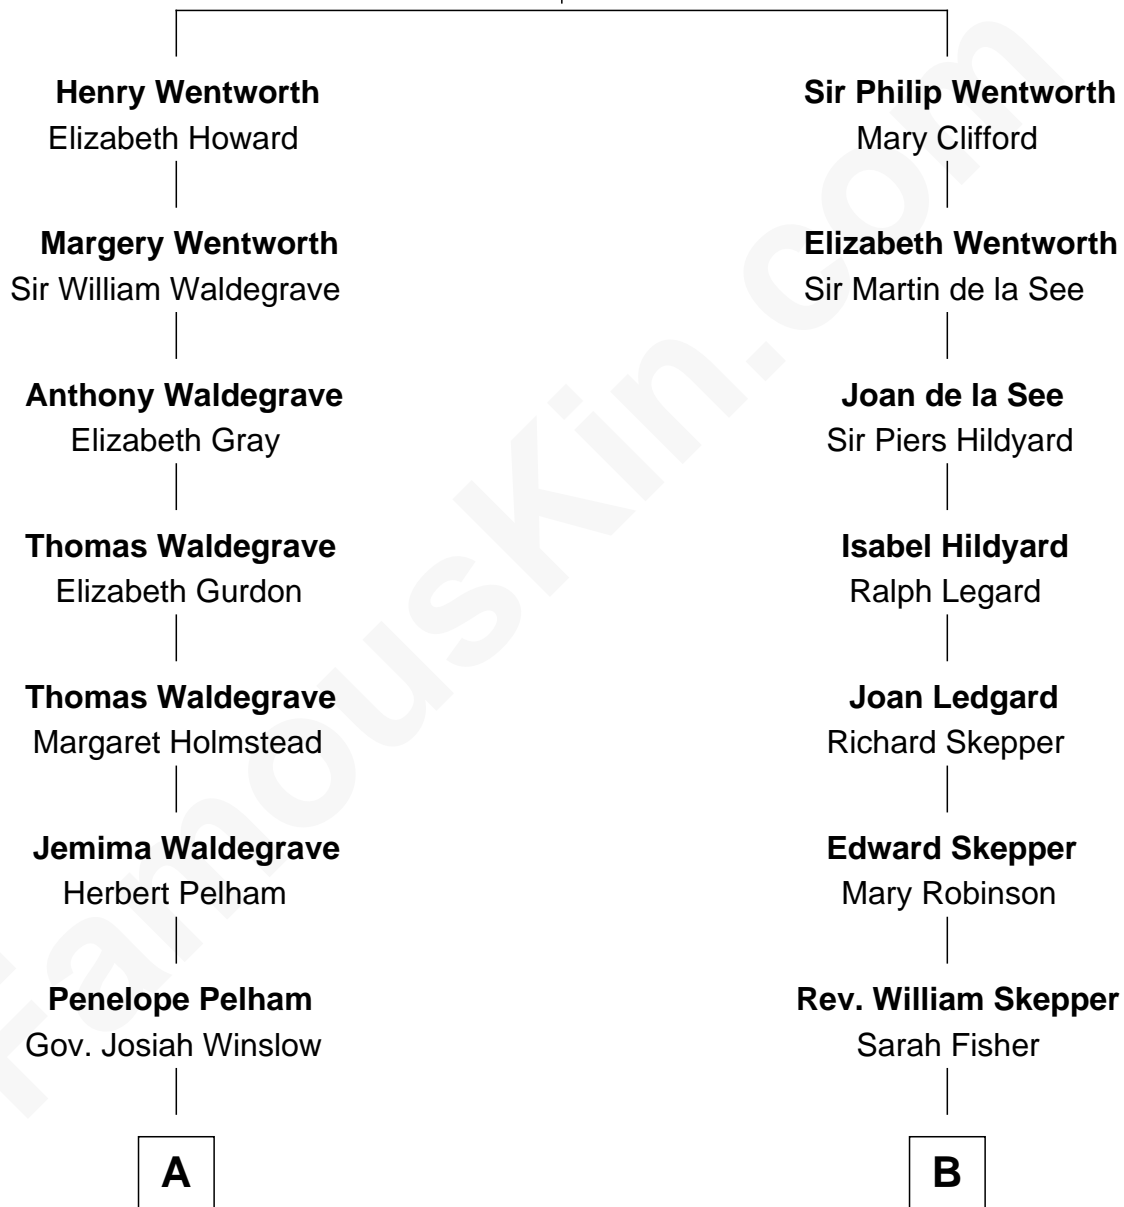

FamousKin.com

Relationship Chart of

John Cena

Movie Actor and WWE Pro Wrestler

17th cousin 1 time removed of

Edward Norton
Movie Actor

Sir Roger Wentworth
Margery Despencer

C

Edward Mower Norton

Lydia Robinson Rouse

Edward Norton

Movie Actor

FamousKin.com