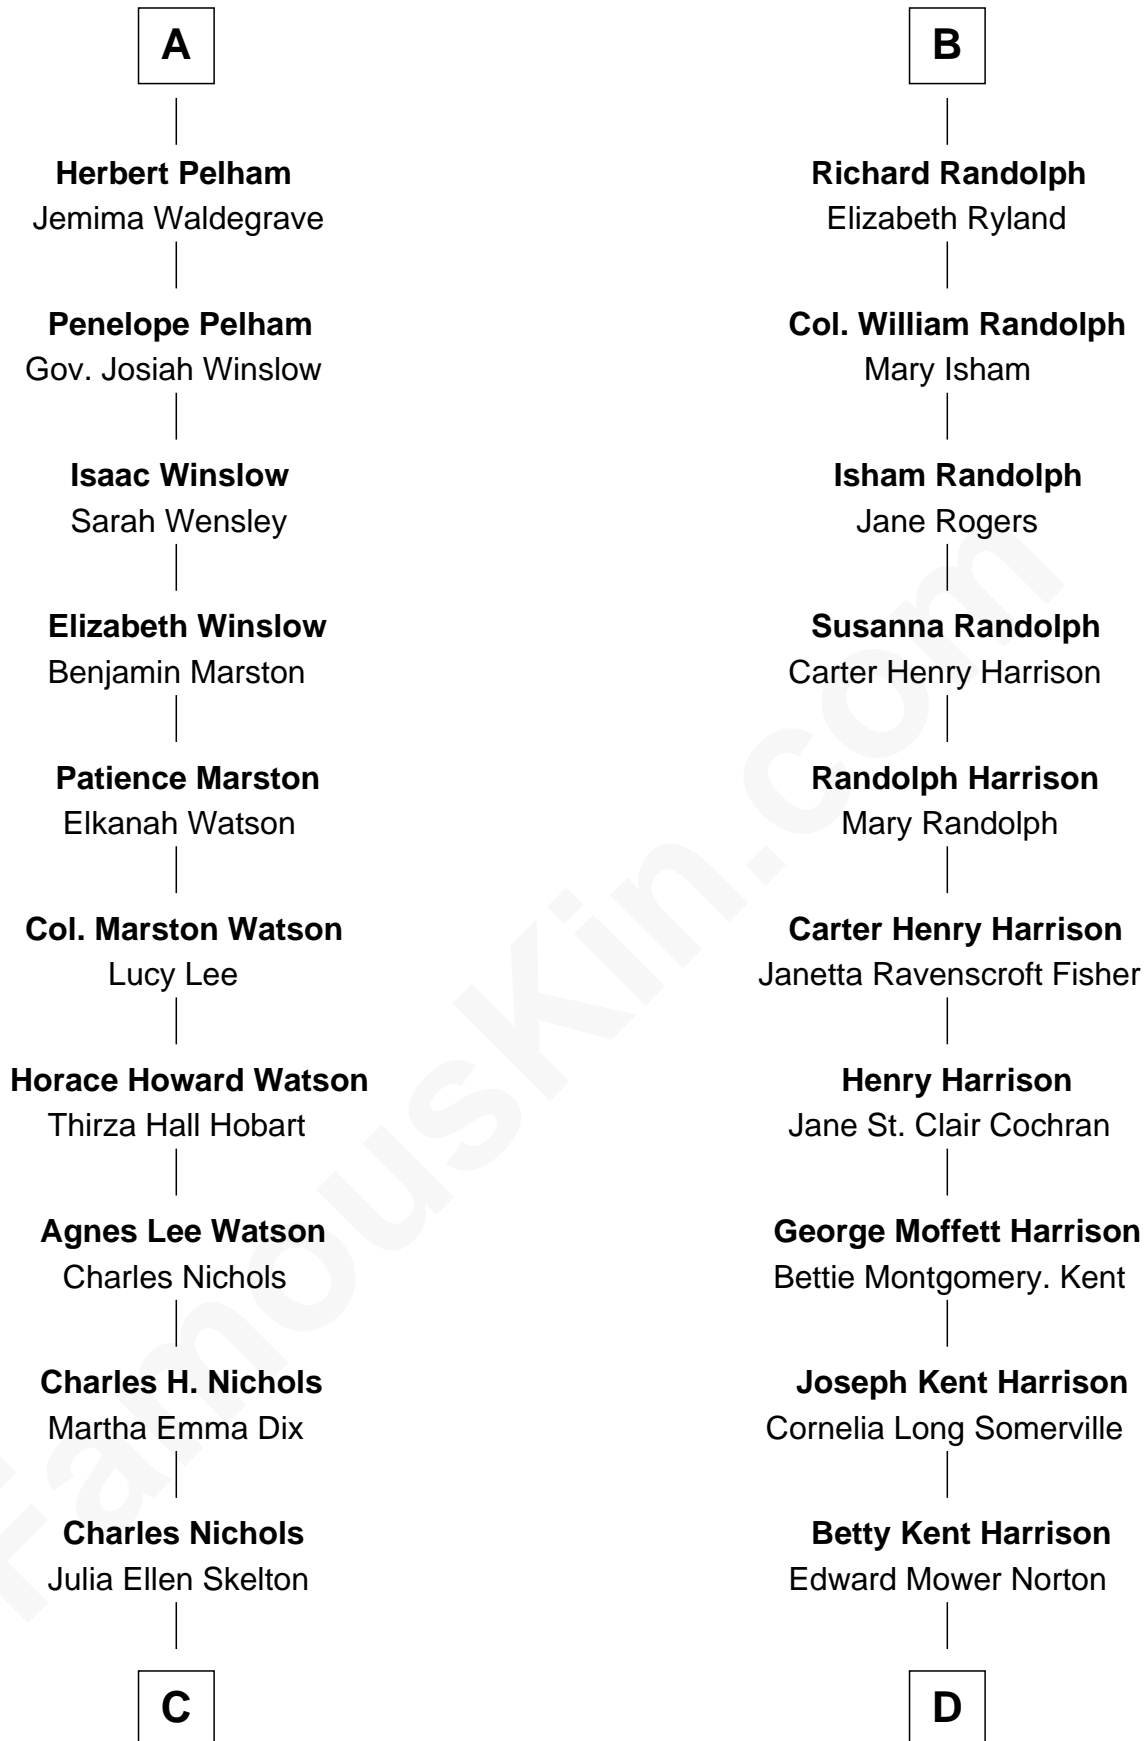

FamousKin.com

Relationship Chart of

John Cena

Movie Actor and WWE Pro Wrestler

18th cousin 1 time removed of

Edward Norton
Movie Actor

Sir Robert Howard
Margaret Mowbray

C

Natalie Nichols
Ulysses John Lupien

Carol Frances Lupien
John Joseph Cena

John Cena
Actor and Pro Wrestler

D

Edward Mower Norton
Lydia Robinson Rouse

Edward Norton
Movie Actor

FamousKin.com