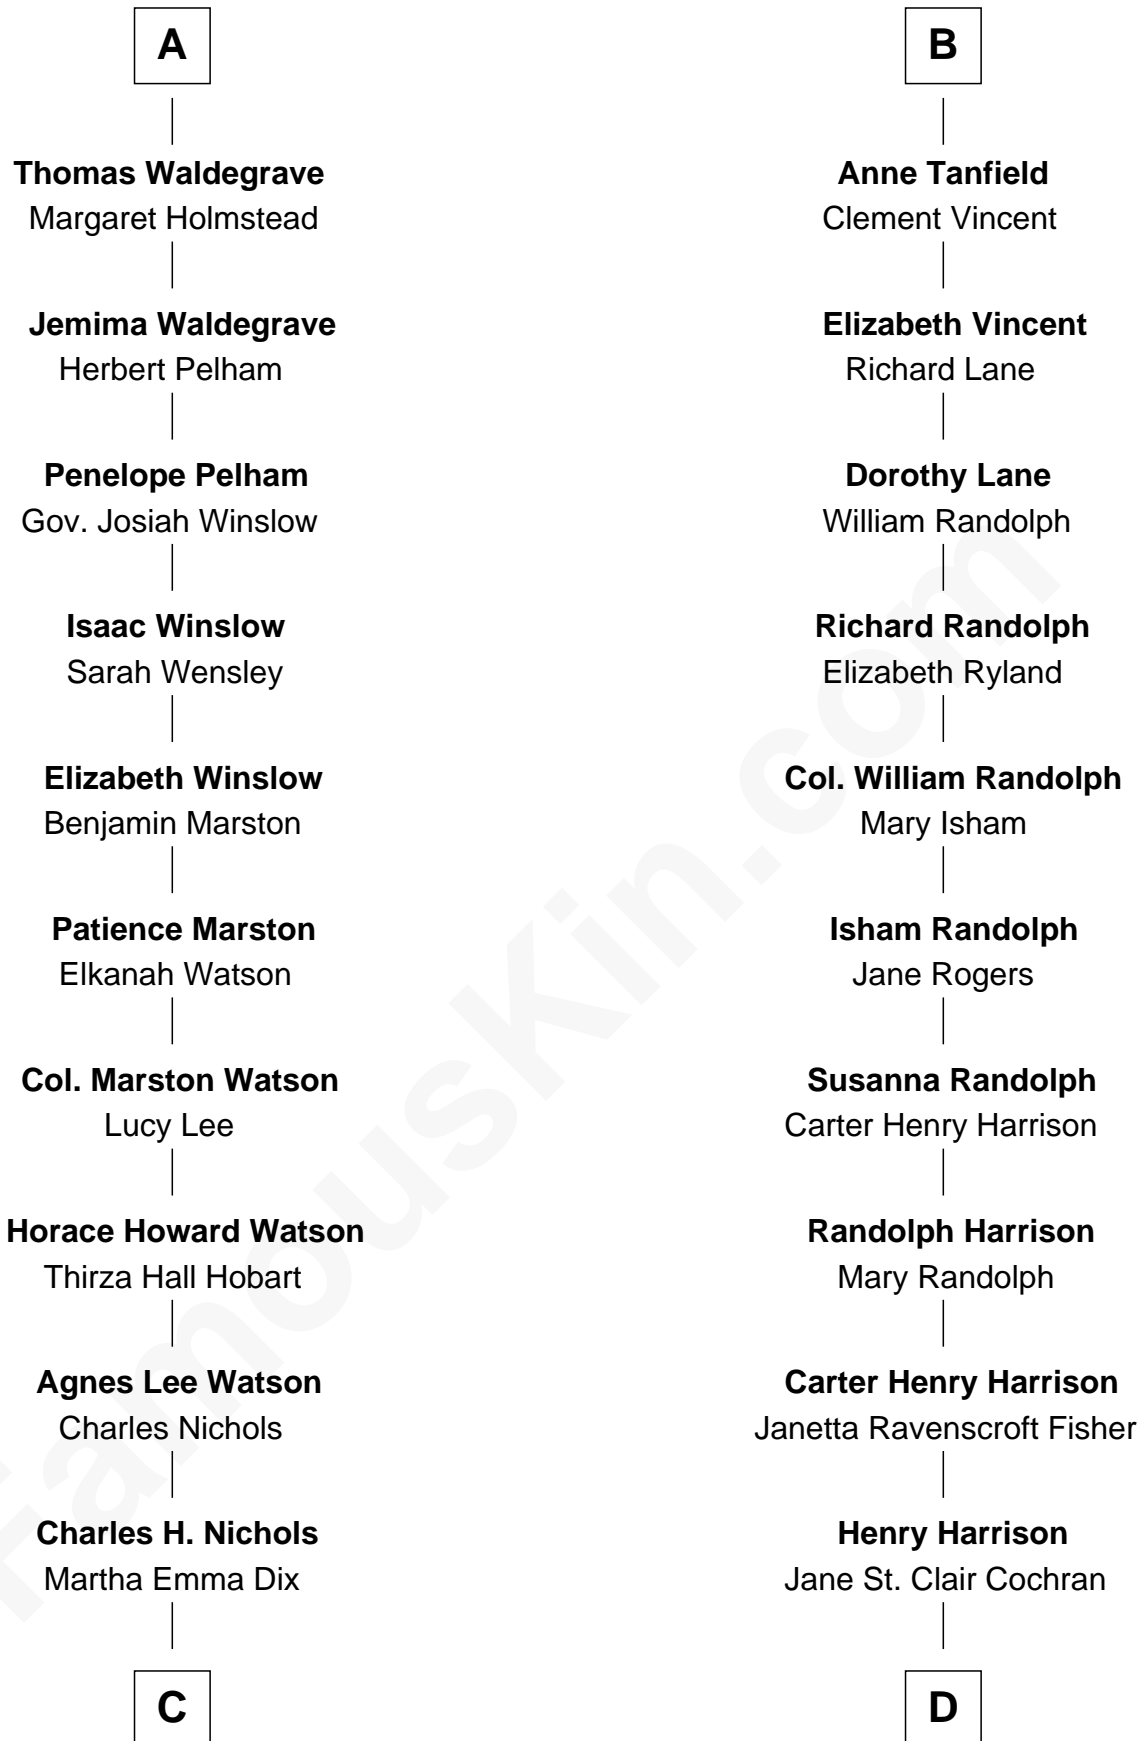

FamousKin.com

Relationship Chart of

John Cena

Movie Actor and WWE Pro Wrestler

20th cousin 1 time removed of

Edward Norton
Movie Actor

William Mylde

C

Charles Nichols
Julia Ellen Skelton

Natalie Nichols
Ulysses John Lupien

Carol Frances Lupien
John Joseph Cena

John Cena
Actor and Pro Wrestler

D

George Moffett Harrison
Bettie Montgomery. Kent

Joseph Kent Harrison
Cornelia Long Somerville