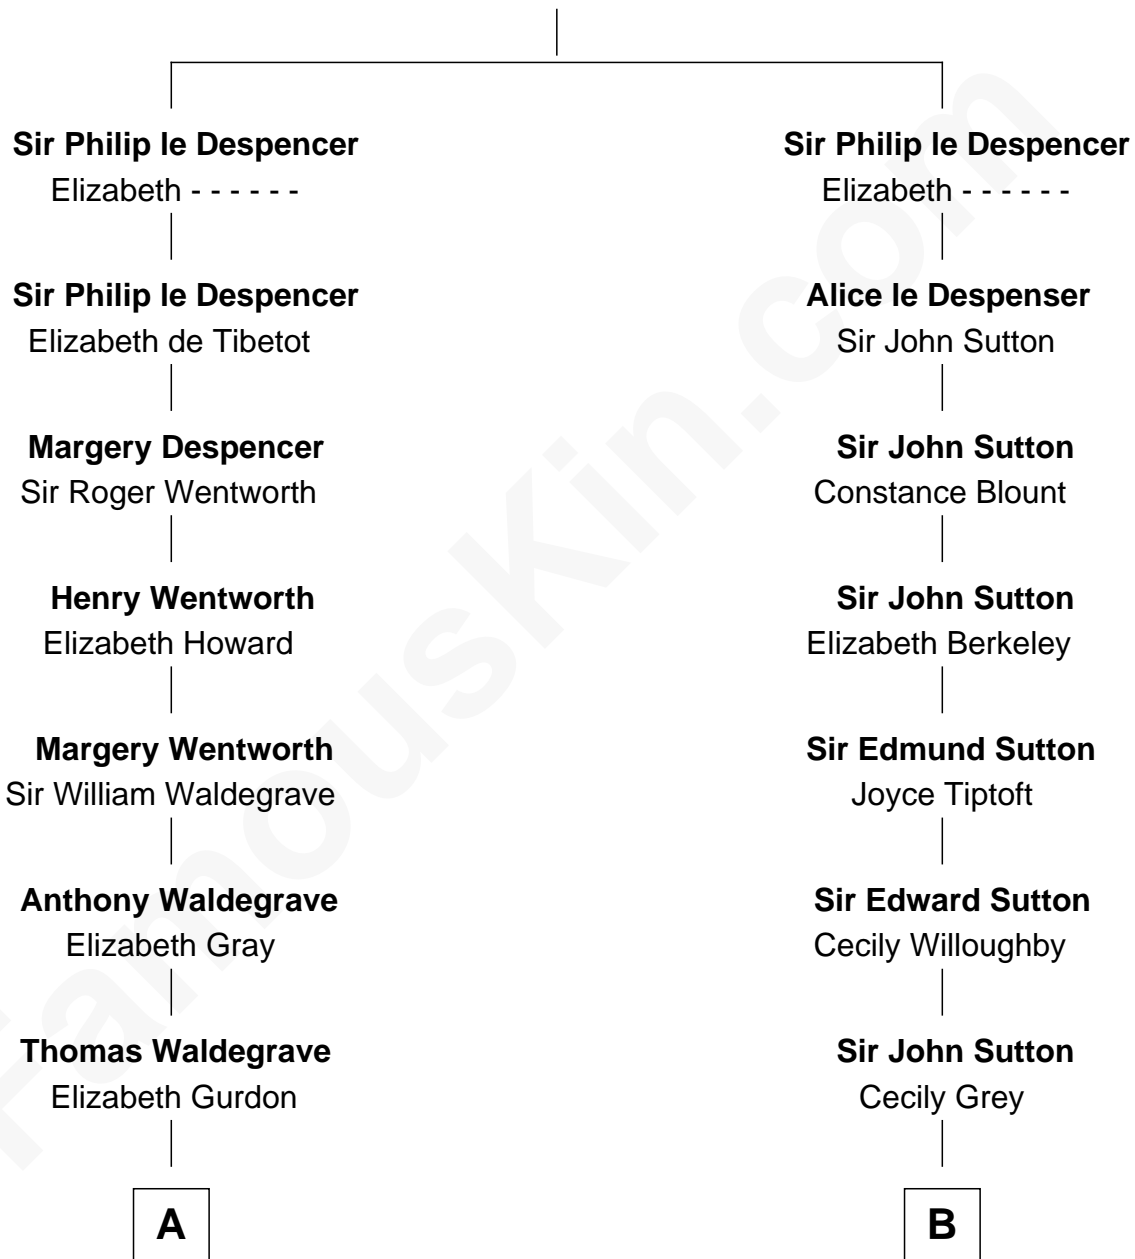

FamousKin.com

Relationship Chart of

John Cena

Movie Actor and WWE Pro Wrestler

17th cousin 3 times removed of

Oliver Wendell Holmes, Jr.

U.S. Supreme Court Justice

Sir Philip le Despencer

Joan de Cobham

C

—
Charles Nichols
Julia Ellen Skelton

—
Natalie Nichols
Ulysses John Lupien

—
Carol Frances Lupien
John Joseph Cena

—
John Cena
Actor and Pro Wrestler

FamousKin.com