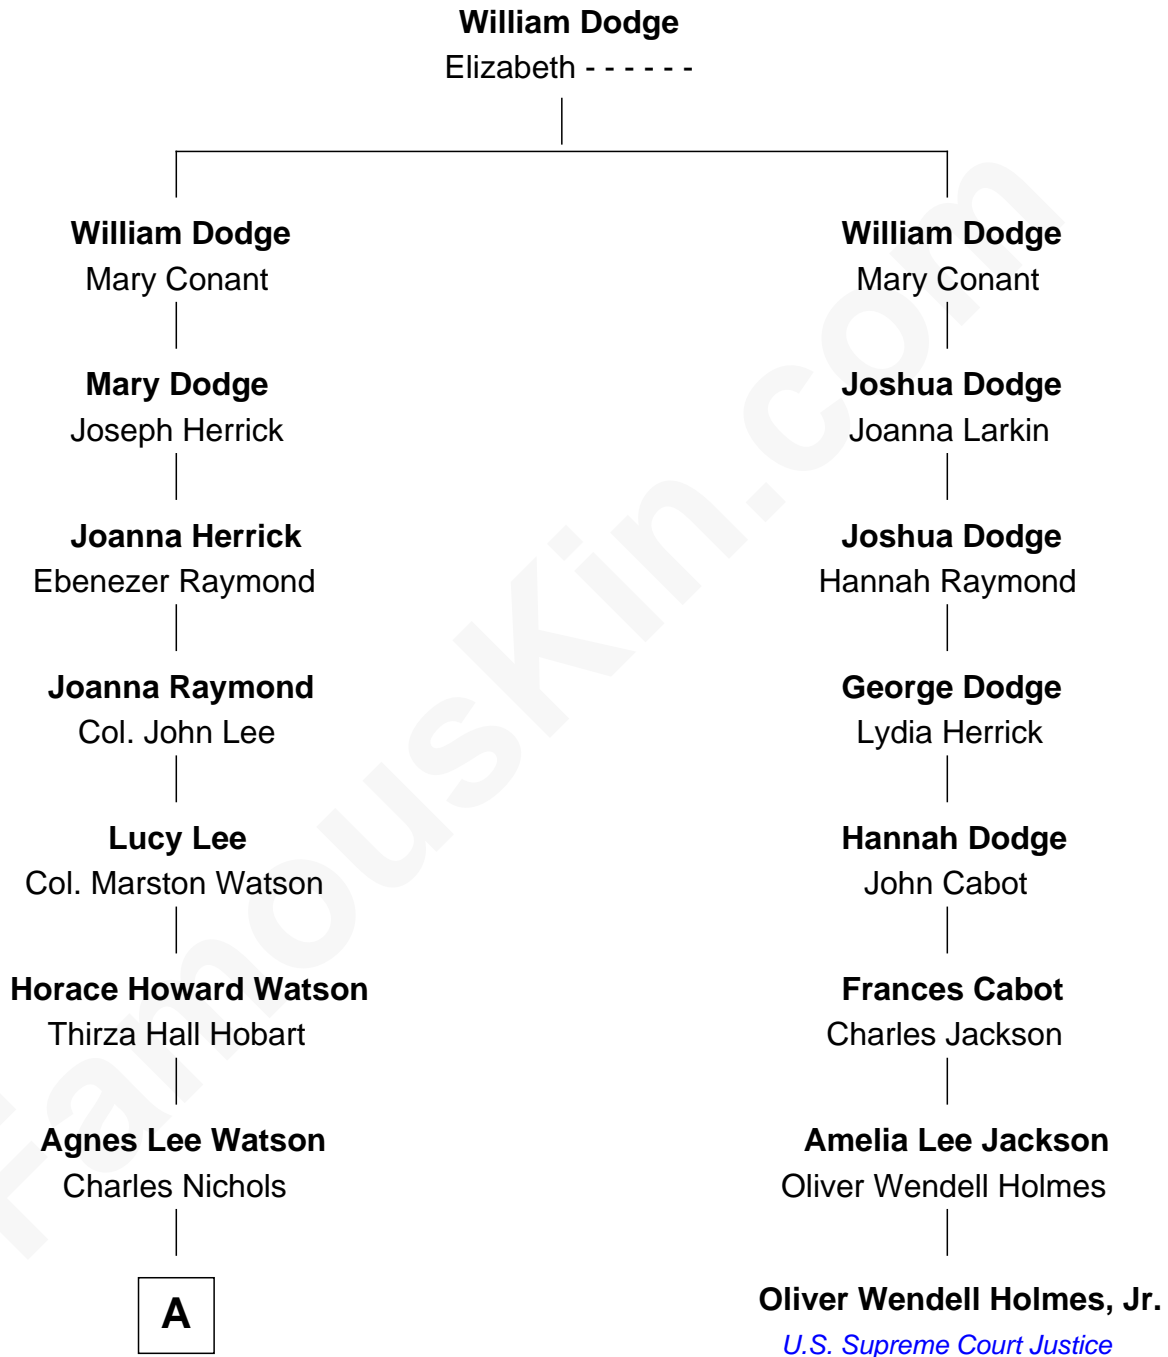

## Relationship Chart of

### John Cena

Movie Actor and WWE Pro Wrestler

7th cousin 4 times removed of

**Oliver Wendell Holmes, Jr.**

*U.S. Supreme Court Justice*

**A**

—  
**Charles H. Nichols**

Martha Emma Dix