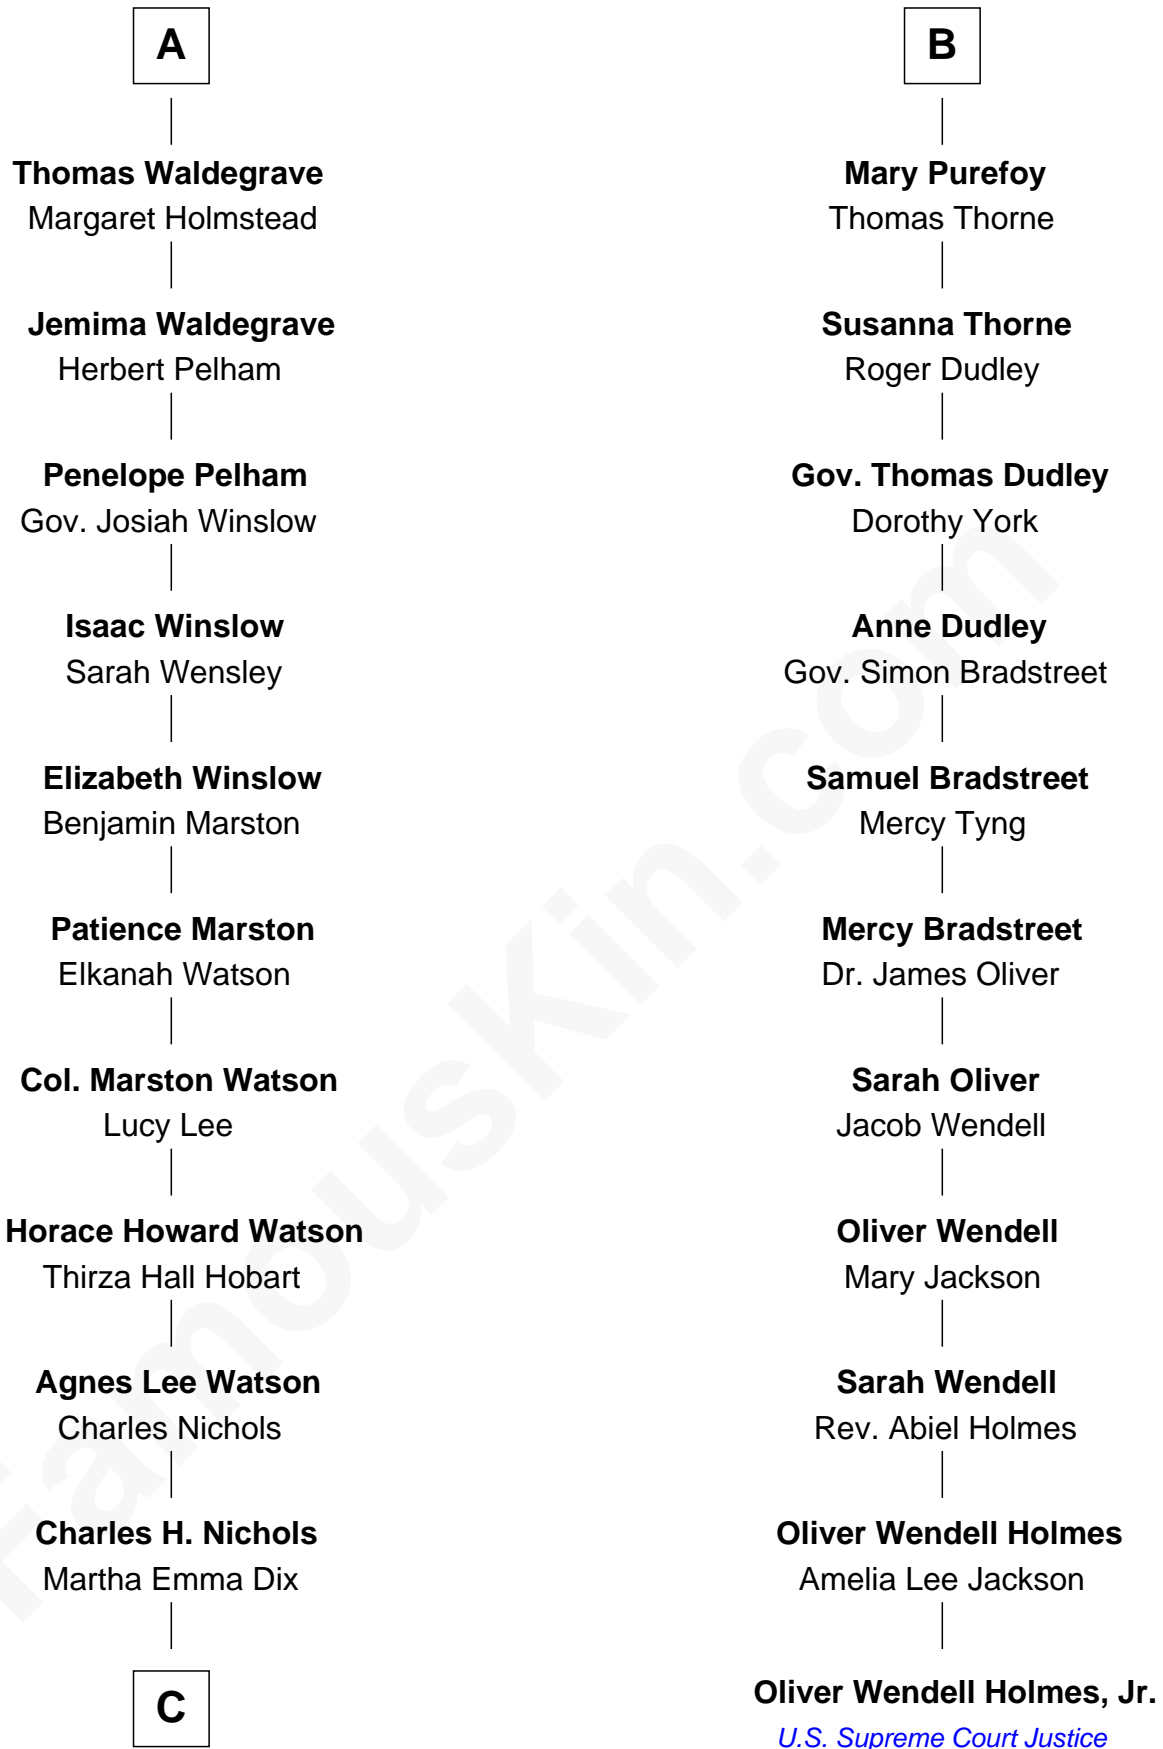

FamousKin.com

Relationship Chart of John Cena

Movie Actor and WWE Pro Wrestler

17th cousin 3 times removed of

Oliver Wendell Holmes, Jr.
U.S. Supreme Court Justice

C

Charles Nichols
Julia Ellen Skelton

Natalie Nichols
Ulysses John Lupien