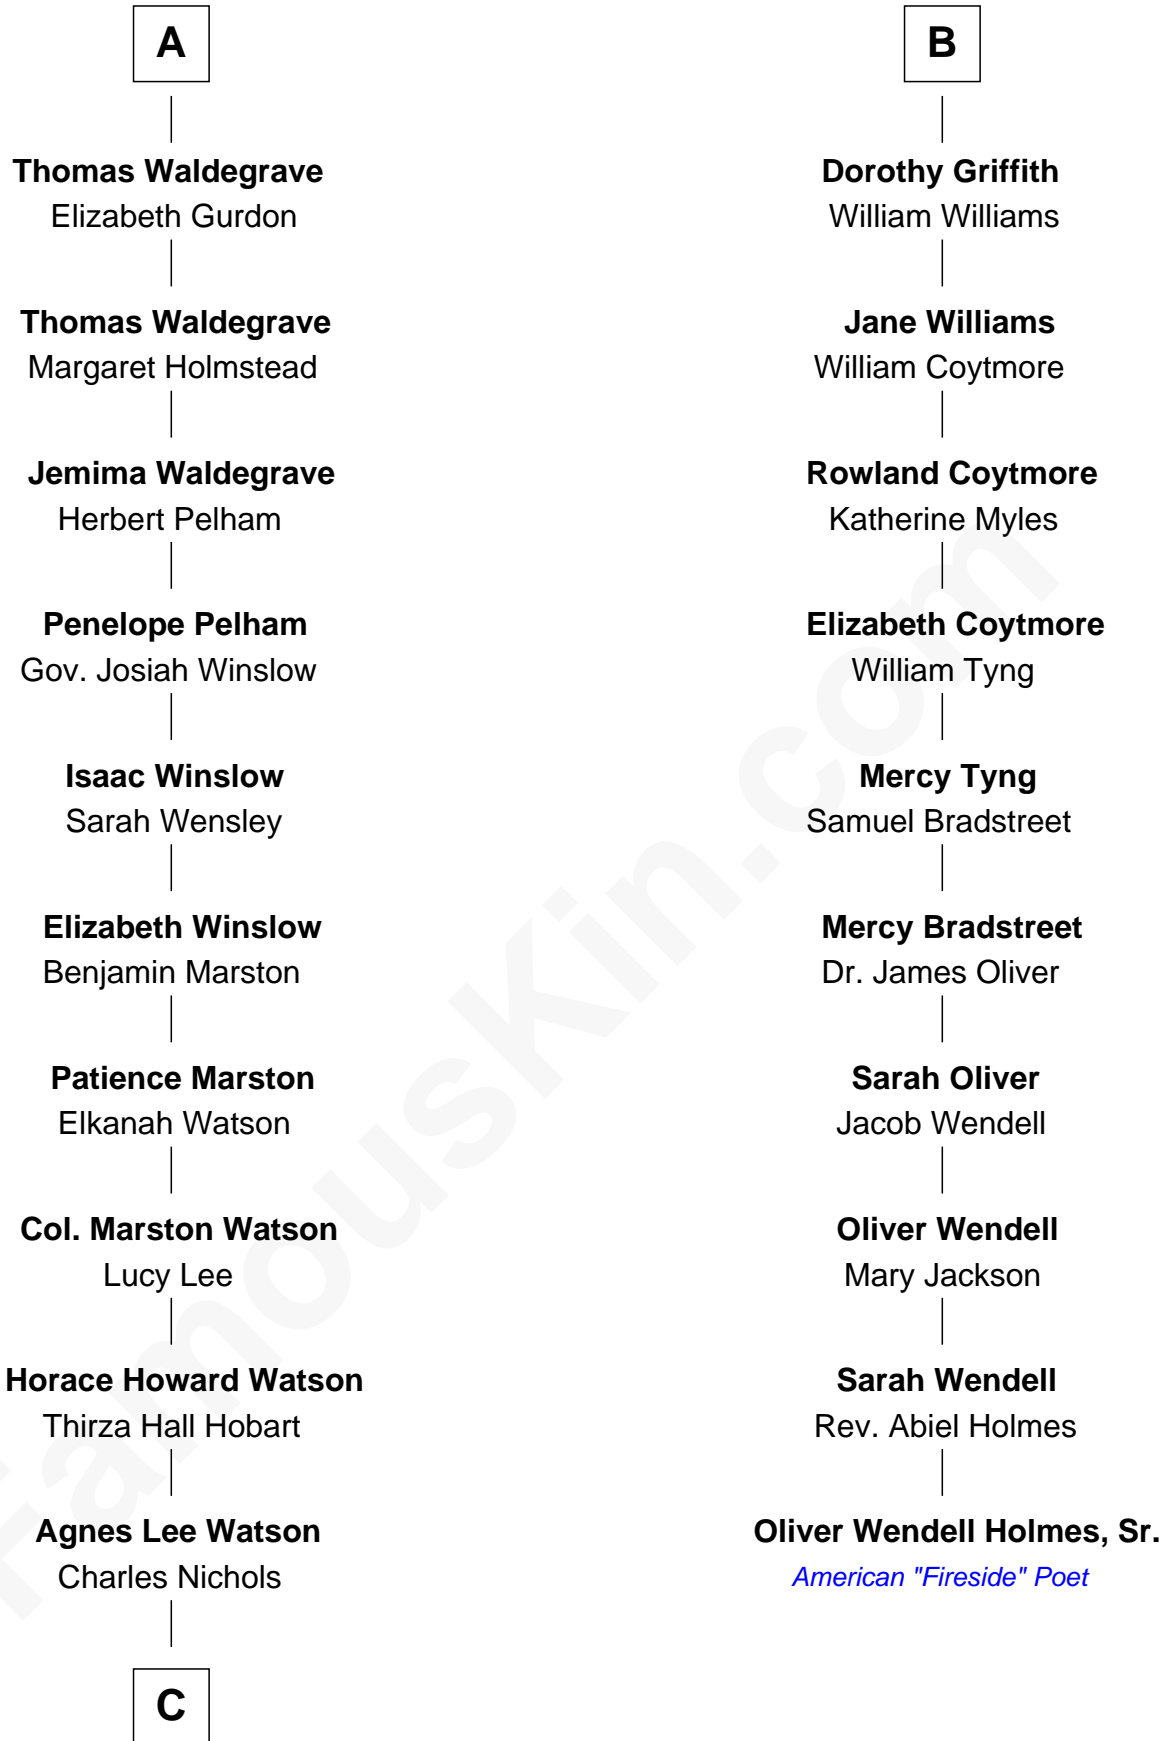

FamousKin.com

Relationship Chart of

John Cena

Movie Actor and WWE Pro Wrestler

16th cousin 5 times removed of

Oliver Wendell Holmes, Sr.

American "Fireside" Poet

Bartholomew de Badlesmere

Margaret de Clare

Margaret de Badlesmere

Sir John de Tibetot

Sir Robert de Tibetot

Margaret Deincourt

Elizabeth de Tibetot

Sir Philip le Despencer

Margery Despencer

Sir Roger Wentworth

Henry Wentworth

Elizabeth Howard

Margery Wentworth

Sir William Waldegrave

Anthony Waldegrave

Elizabeth Gray

A

Margaret Stanley

Sir William Troutbeck

Joan Troutbeck

Sir William Griffith

Sir William Griffith

Jane Stradling

B

C