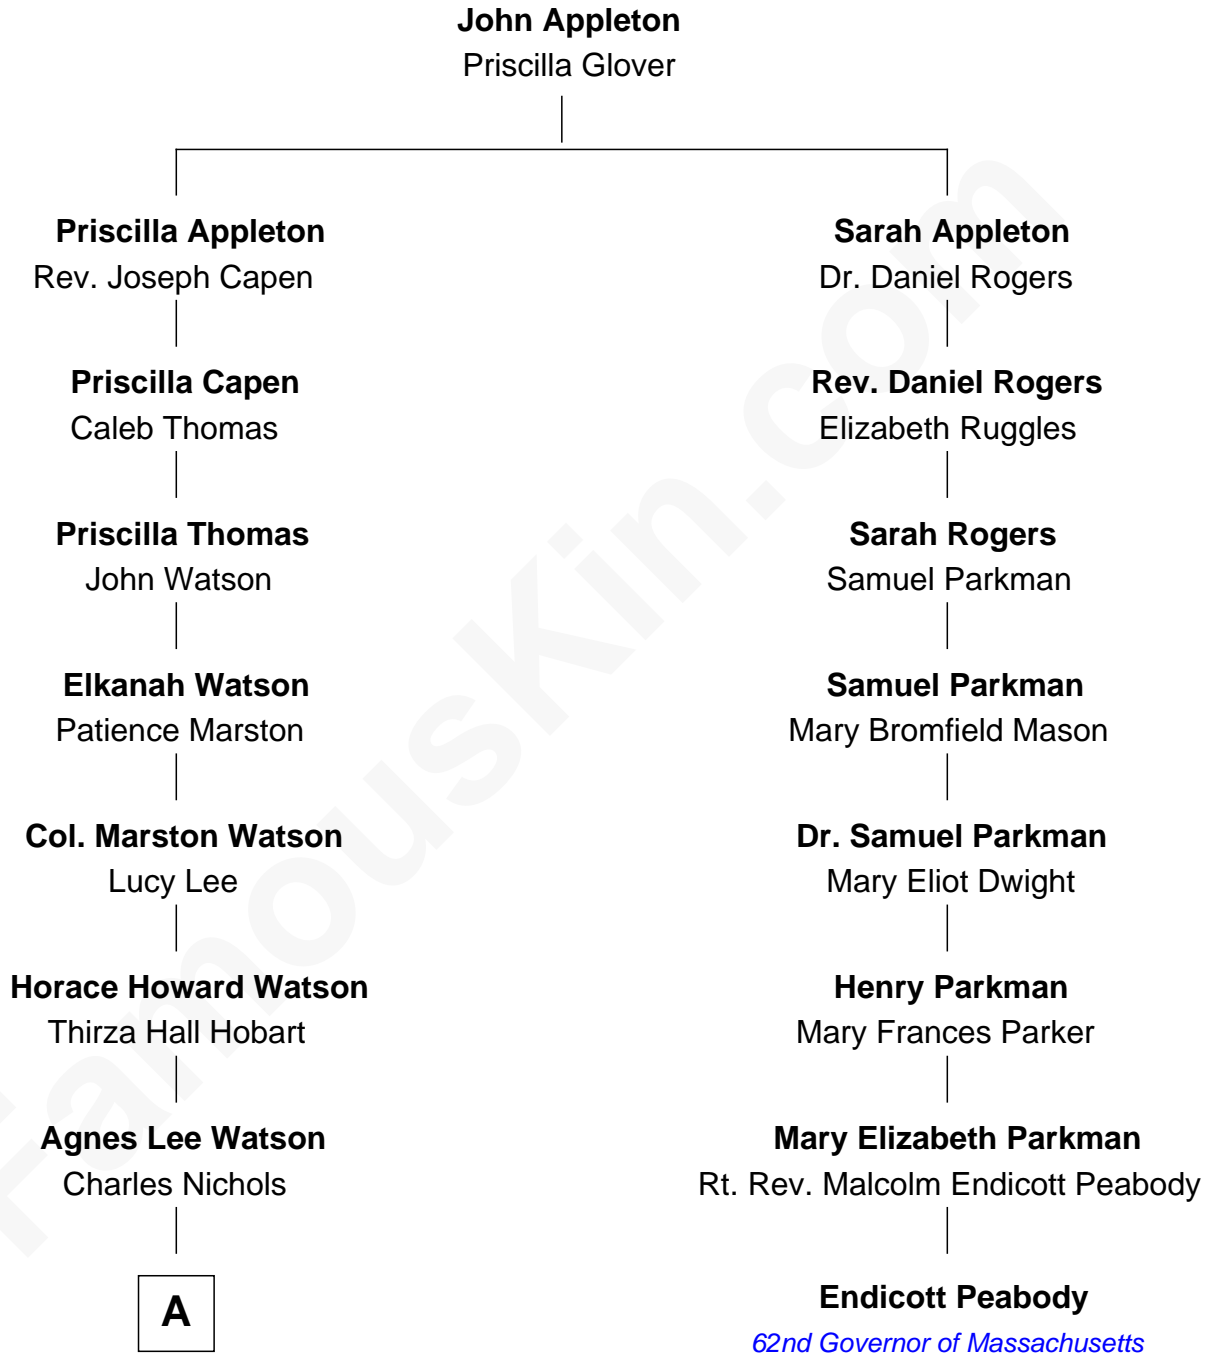

FamousKin.com

Relationship Chart of

John Cena

Movie Actor and WWE Pro Wrestler

7th cousin 4 times removed of

Endicott Peabody

62nd Governor of Massachusetts

A