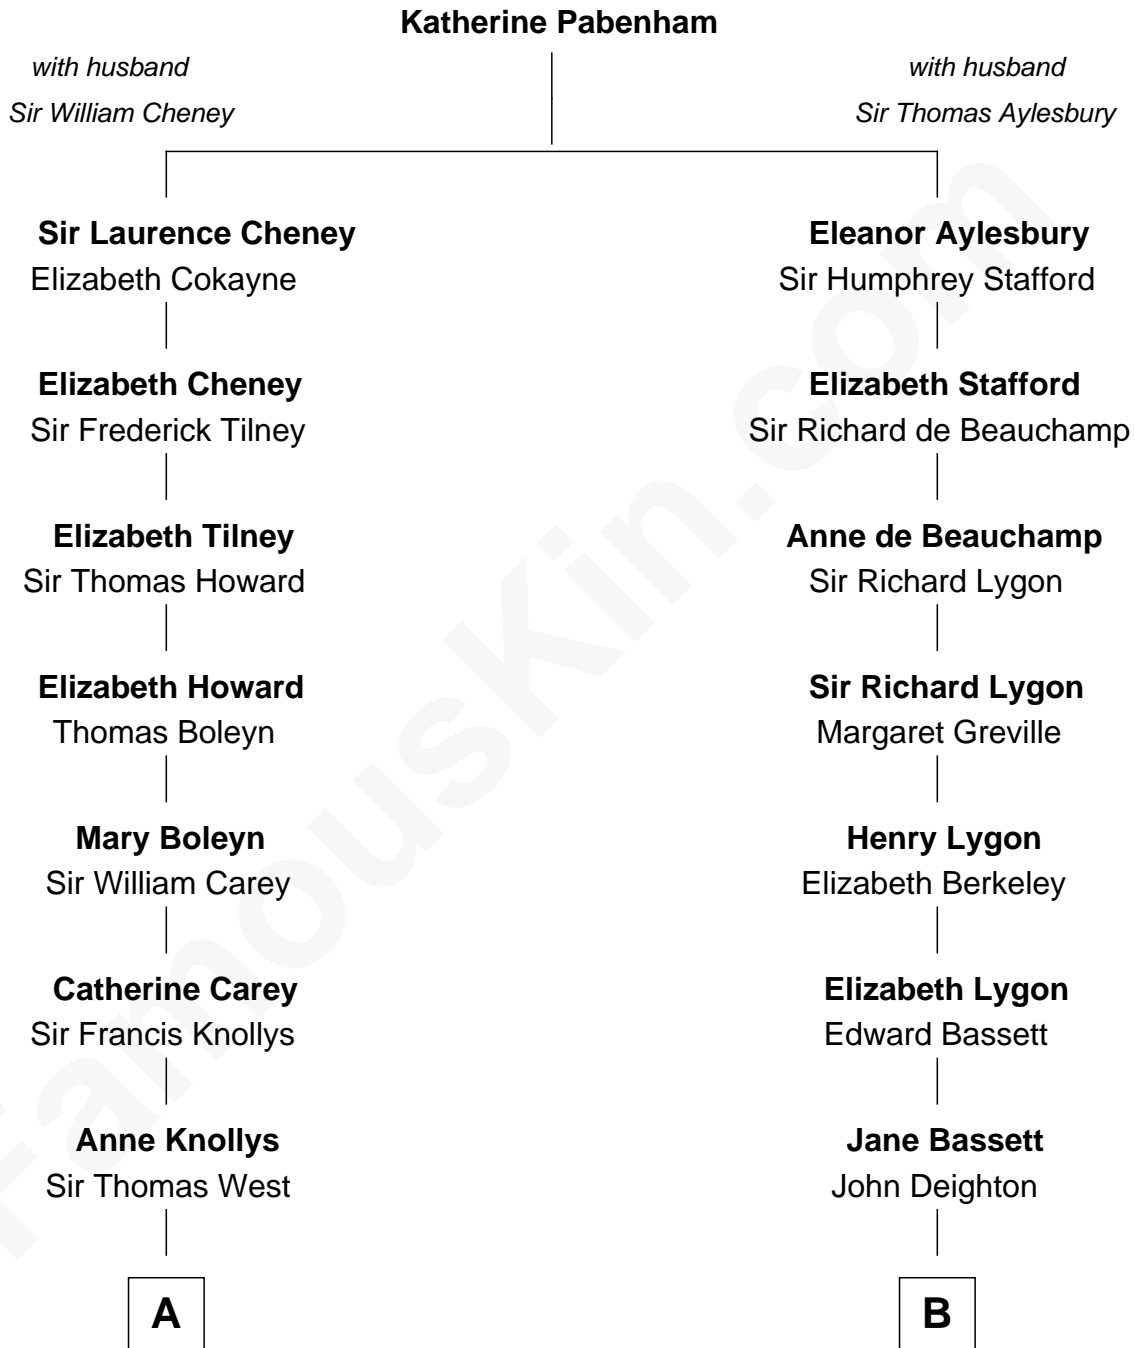

FamousKin.com

Relationship Chart of

John Cena

Movie Actor and WWE Pro Wrestler

16th cousin 4 times removed of

Endicott Peabody

62nd Governor of Massachusetts

C

—
Charles Nichols
Julia Ellen Skelton

—
Natalie Nichols
Ulysses John Lupien

—
Carol Frances Lupien
John Joseph Cena

—
John Cena
Actor and Pro Wrestler

FamousKin.com