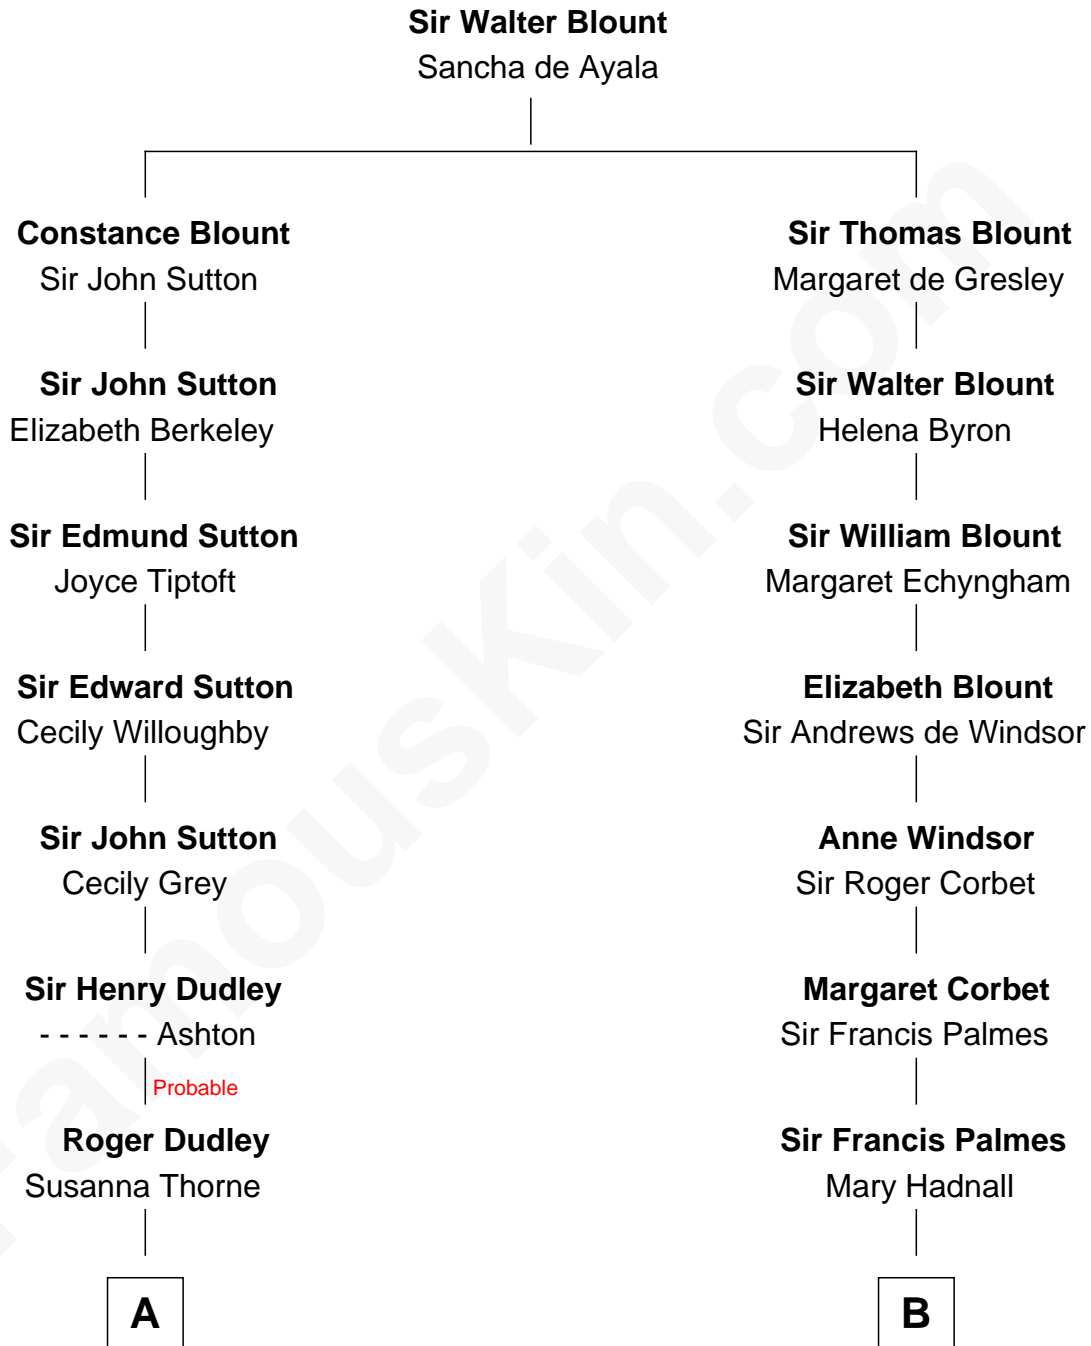

FamousKin.com

Relationship Chart of

John Cena

Movie Actor and WWE Pro Wrestler

14th cousin 6 times removed of

James Russell Lowell

American "Fireside" Poet

C