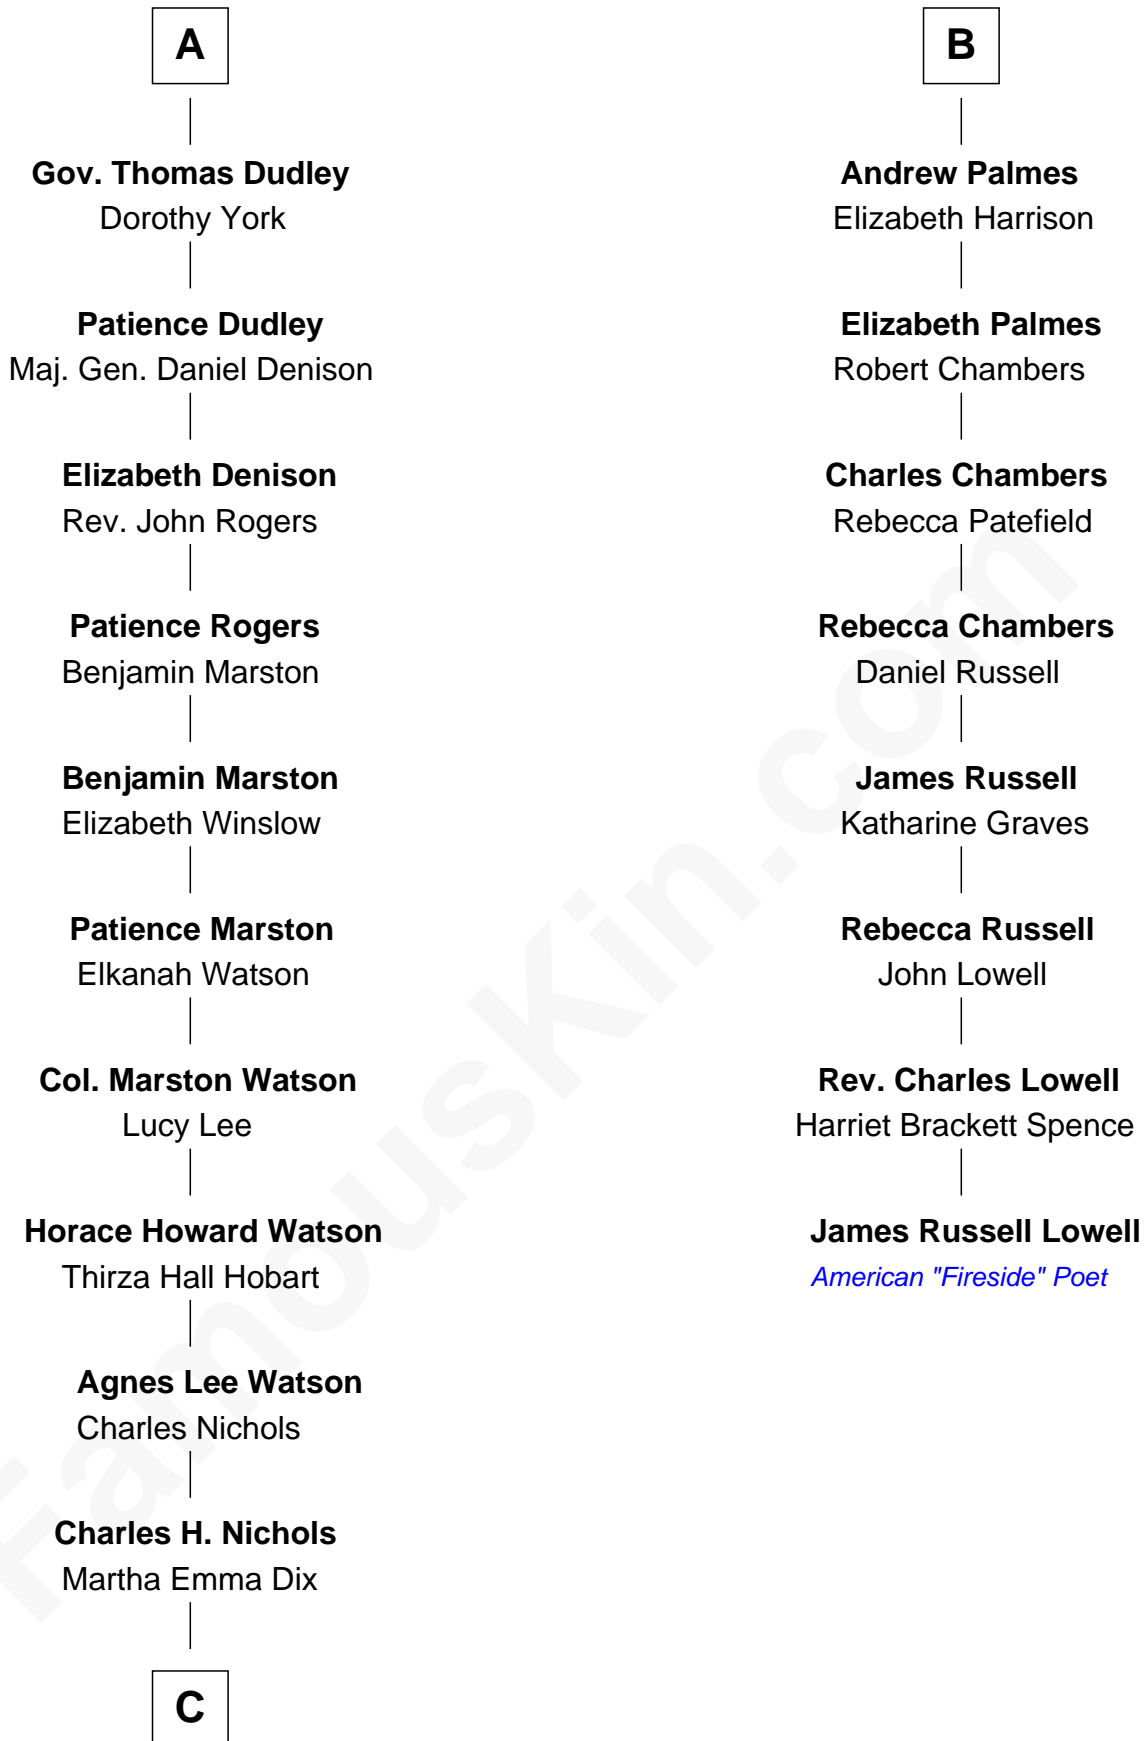

FamousKin.com

Relationship Chart of

John Cena

Movie Actor and WWE Pro Wrestler

14th cousin 6 times removed of

James Russell Lowell

American "Fireside" Poet

C

—
Charles Nichols
Julia Ellen Skelton

—
Natalie Nichols
Ulysses John Lupien

—
Carol Frances Lupien
John Joseph Cena

—
John Cena
Actor and Pro Wrestler

FamousKin.com