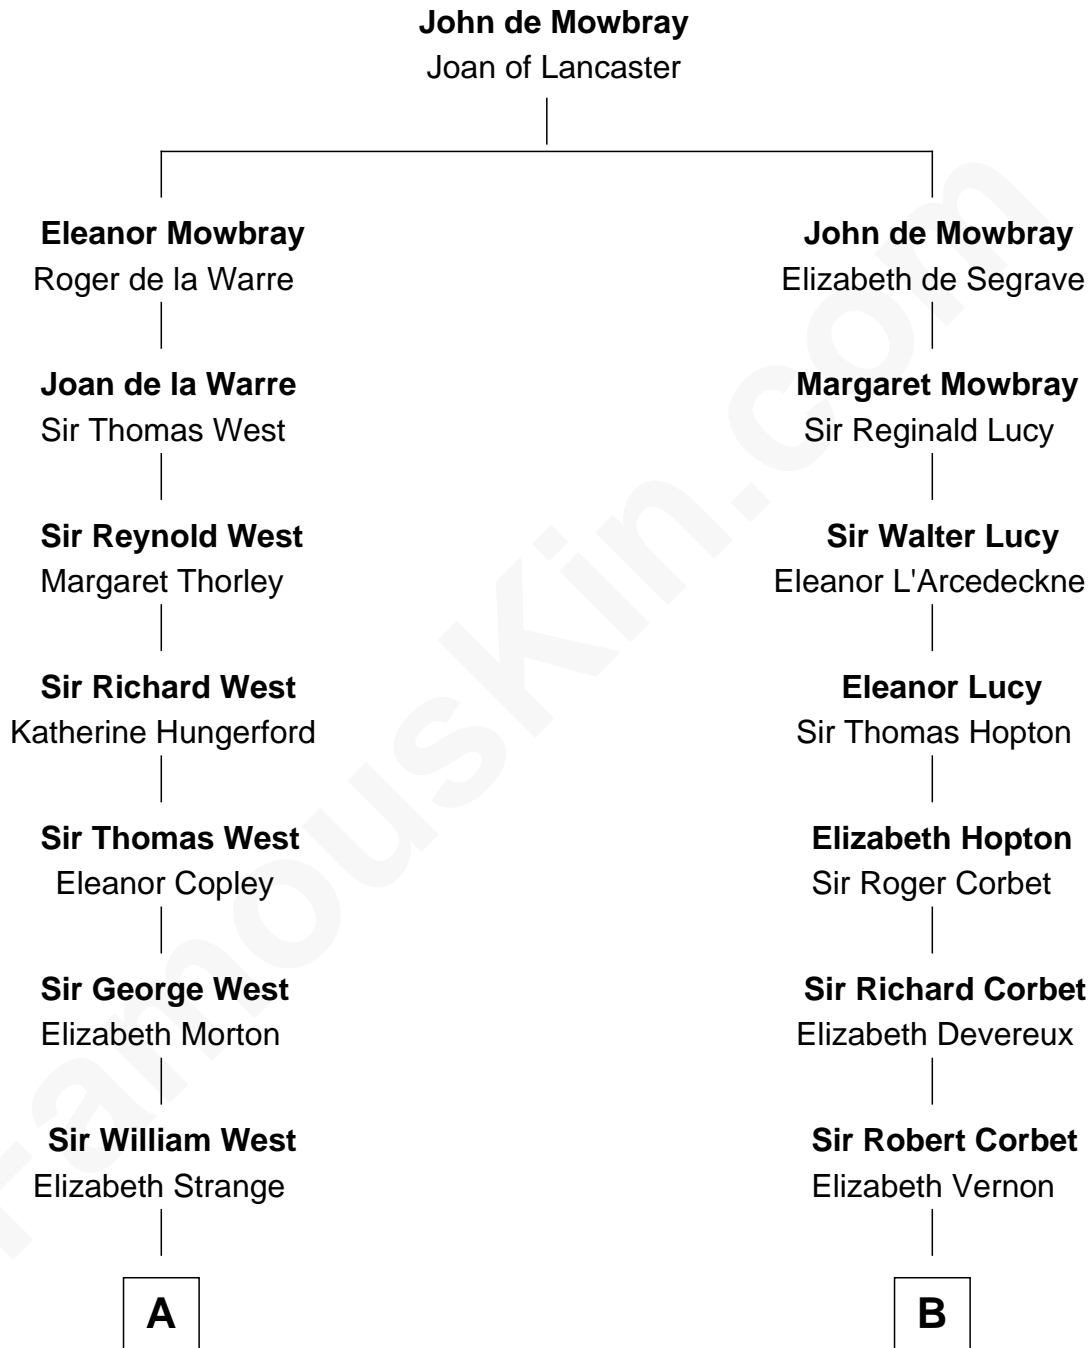

FamousKin.com

Relationship Chart of

John Cena

Movie Actor and WWE Pro Wrestler

17th cousin 4 times removed of

James Russell Lowell

American "Fireside" Poet

C