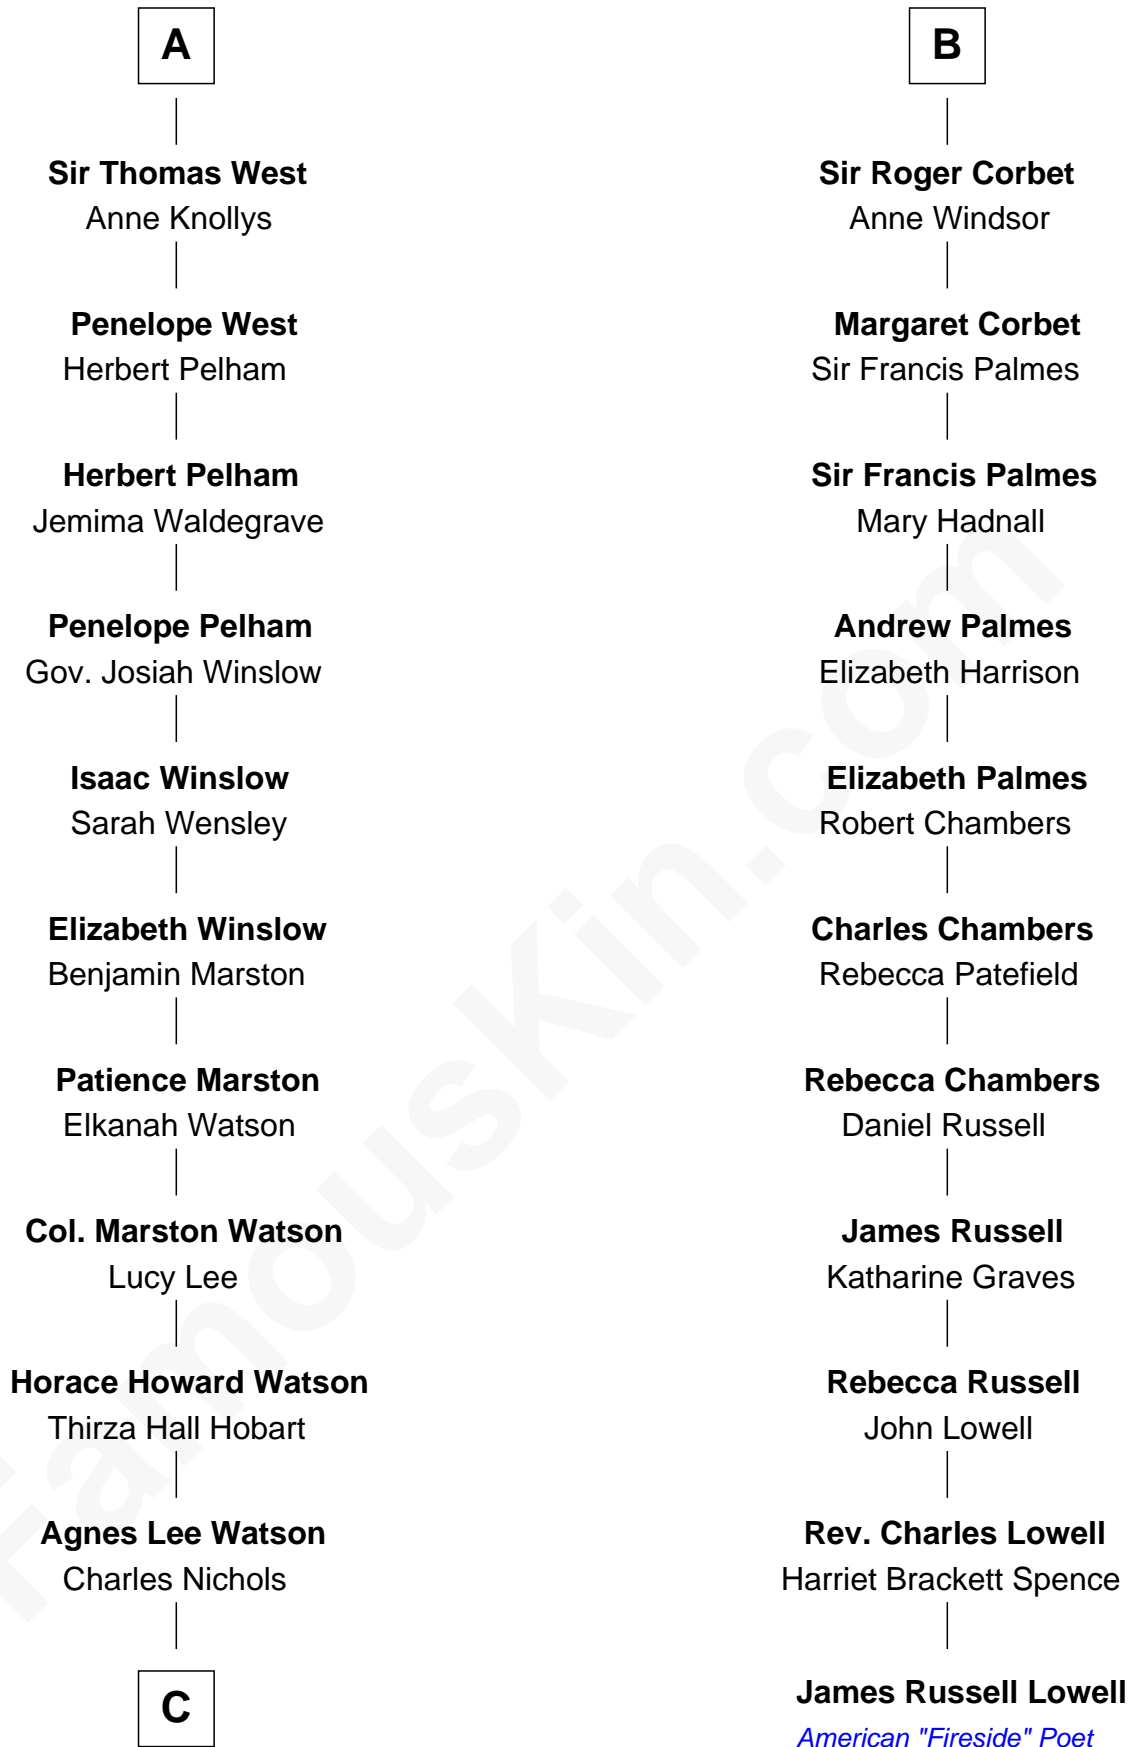

FamousKin.com

Relationship Chart of

John Cena

Movie Actor and WWE Pro Wrestler

17th cousin 4 times removed of

James Russell Lowell

American "Fireside" Poet

C

—
Charles H. Nichols

Martha Emma Dix

—
Charles Nichols

Julia Ellen Skelton

—
Natalie Nichols

Ulysses John Lupien

—
Carol Frances Lupien

John Joseph Cena