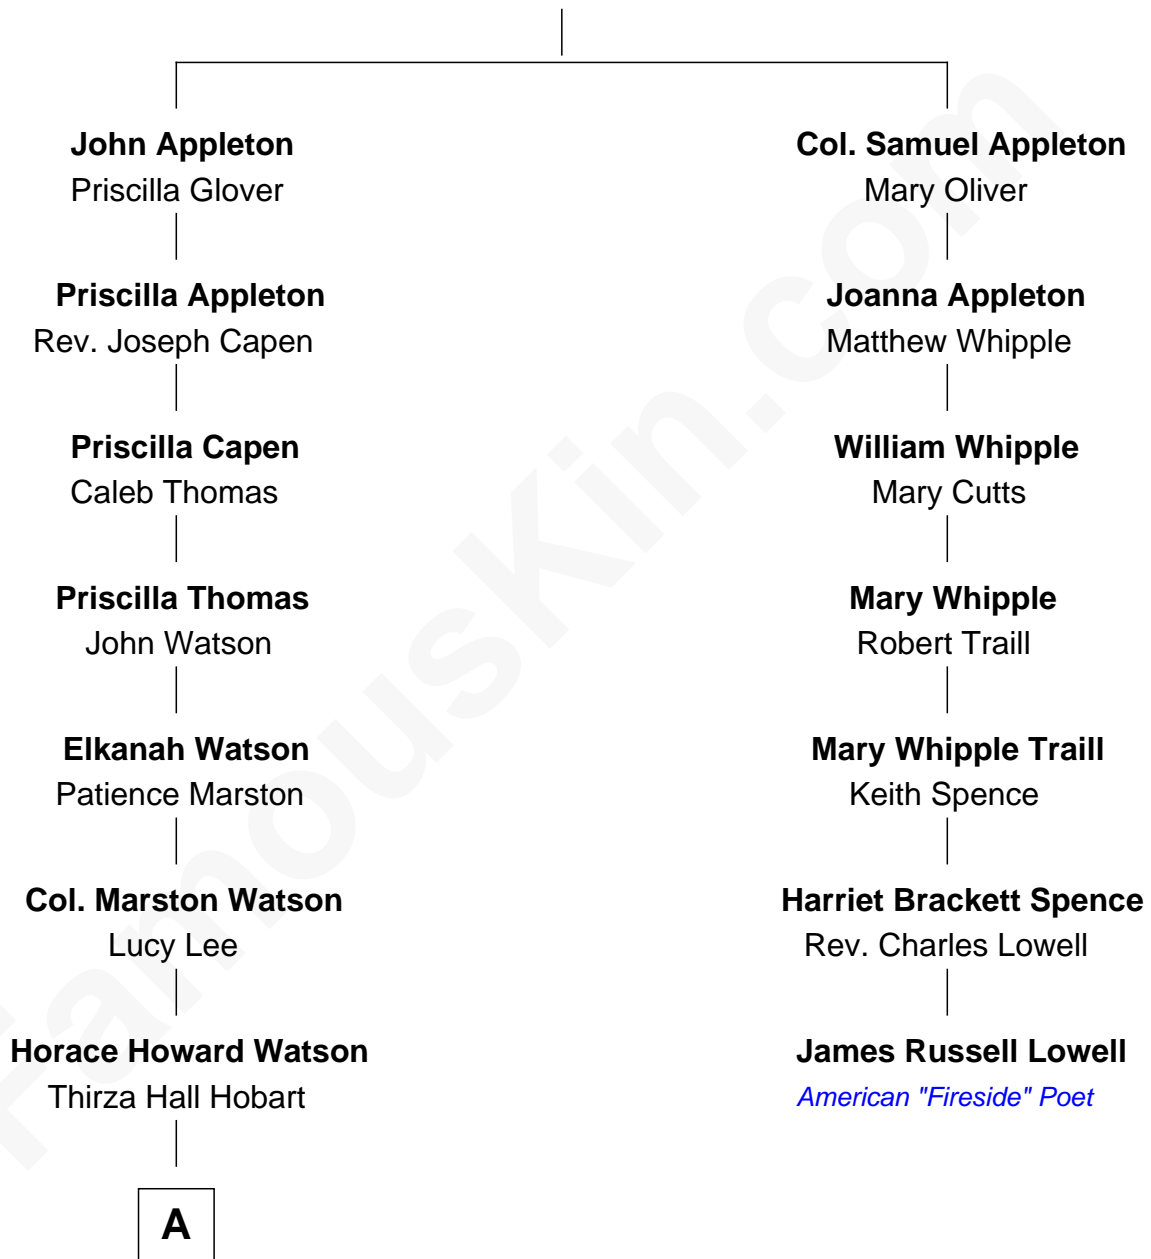

FamousKin.com

Relationship Chart of

John Cena

Movie Actor and WWE Pro Wrestler

6th cousin 6 times removed of

James Russell Lowell

American "Fireside" Poet

Samuel Appleton

Judith Everard

A

—
Agnes Lee Watson

Charles Nichols

—
Charles H. Nichols

Martha Emma Dix

—
Charles Nichols

Julia Ellen Skelton