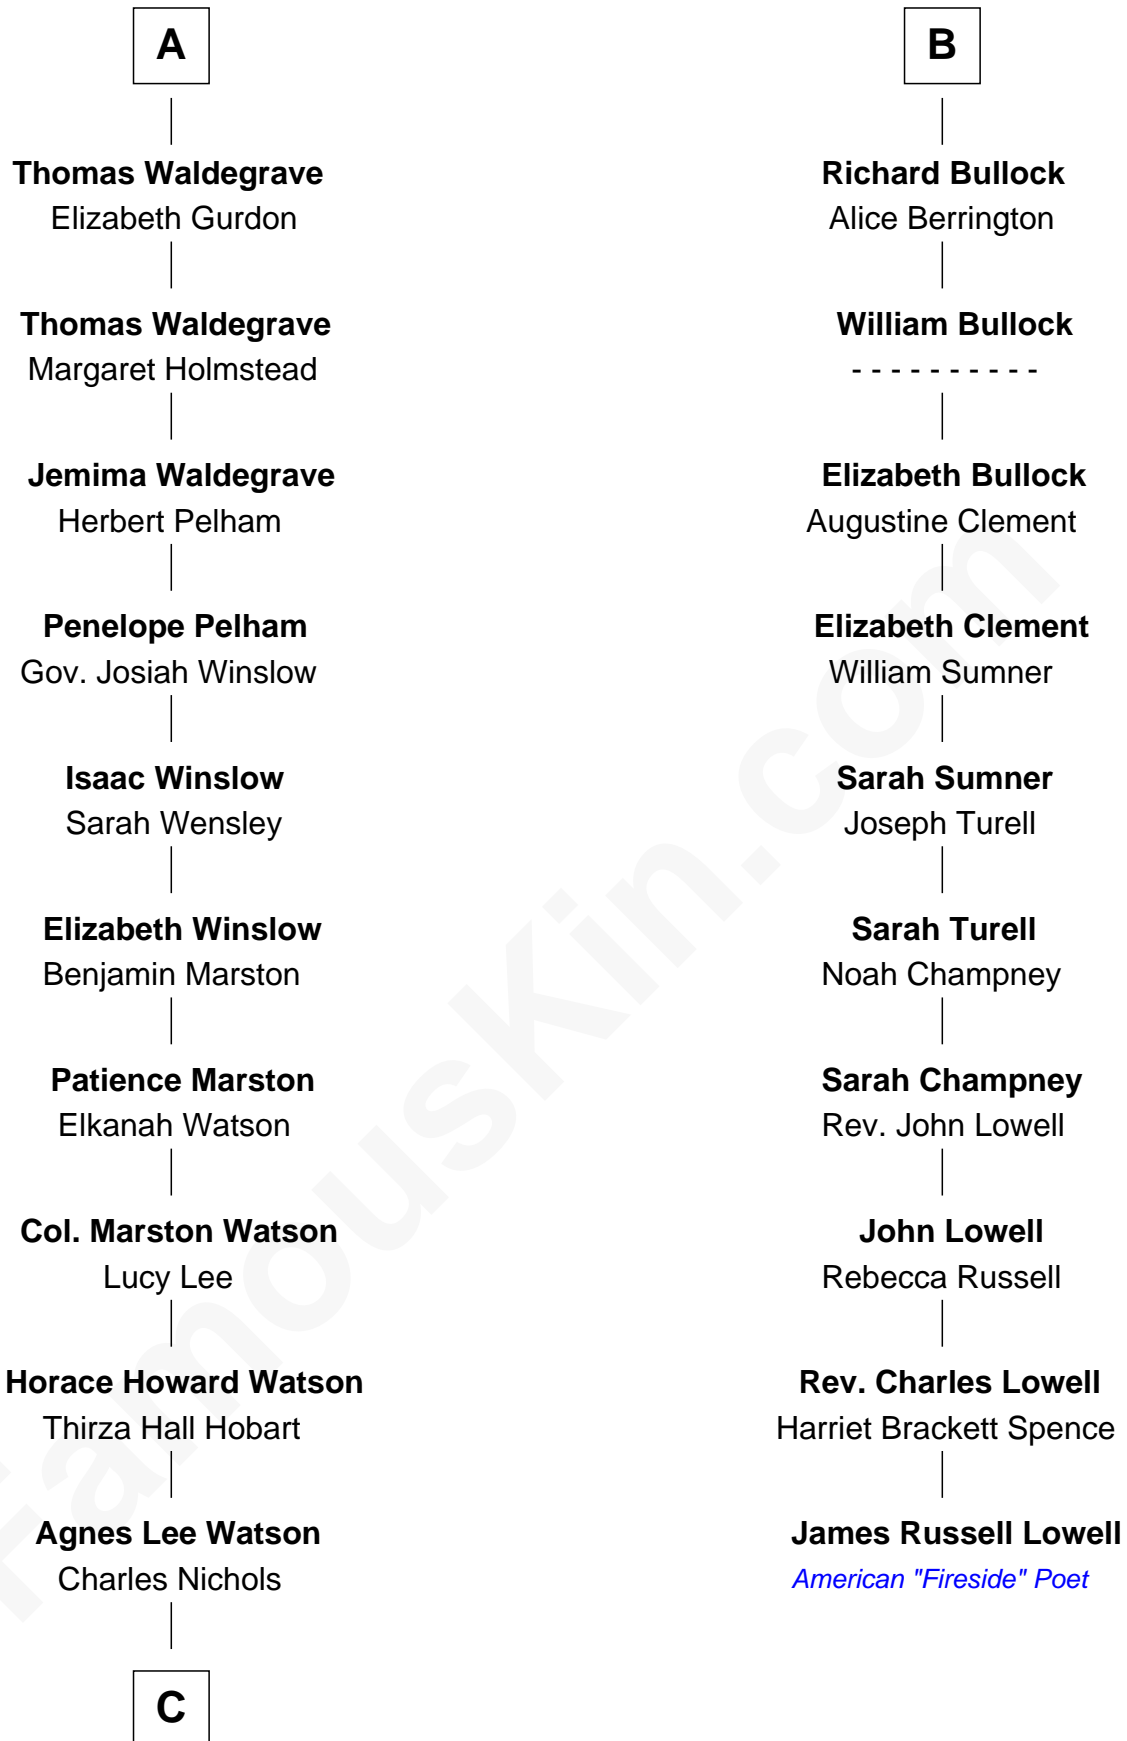

FamousKin.com

Relationship Chart of

John Cena

Movie Actor and WWE Pro Wrestler

16th cousin 5 times removed of

James Russell Lowell

American "Fireside" Poet

Bartholomew de Badlesmere

Margaret de Clare

Margaret de Badlesmere

Sir John de Tibetot

Sir Robert de Tibetot

Margaret Deincourt

Elizabeth de Tibetot

Sir Philip le Despencer

Margery Despencer

Sir Roger Wentworth

Henry Wentworth

Elizabeth Howard

Margery Wentworth

Sir William Waldegrave

Anthony Waldegrave

Elizabeth Gray

A

Joan de Vere

Sir William Norreys

Margaret Norreys

Gilbert Bullock

Thomas Bullock

Alice Kingsmill

B

C