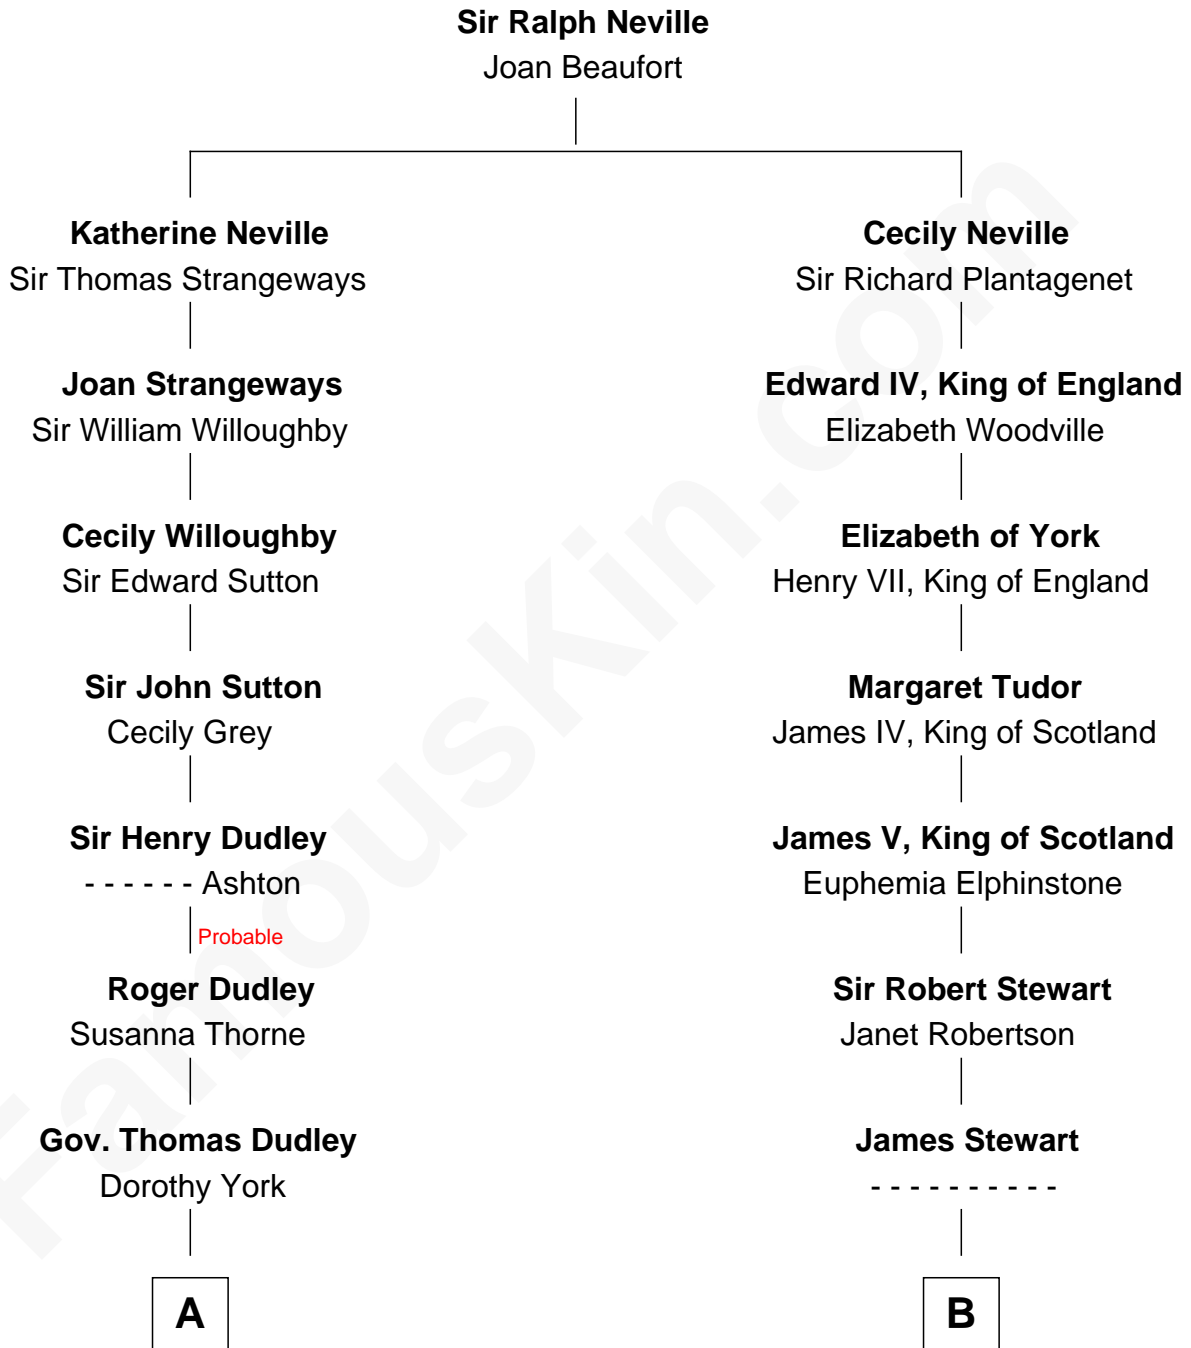

FamousKin.com

Relationship Chart of

John Cena

Movie Actor and WWE Pro Wrestler

15th cousin 4 times removed of

James Russell Lowell

American "Fireside" Poet

C