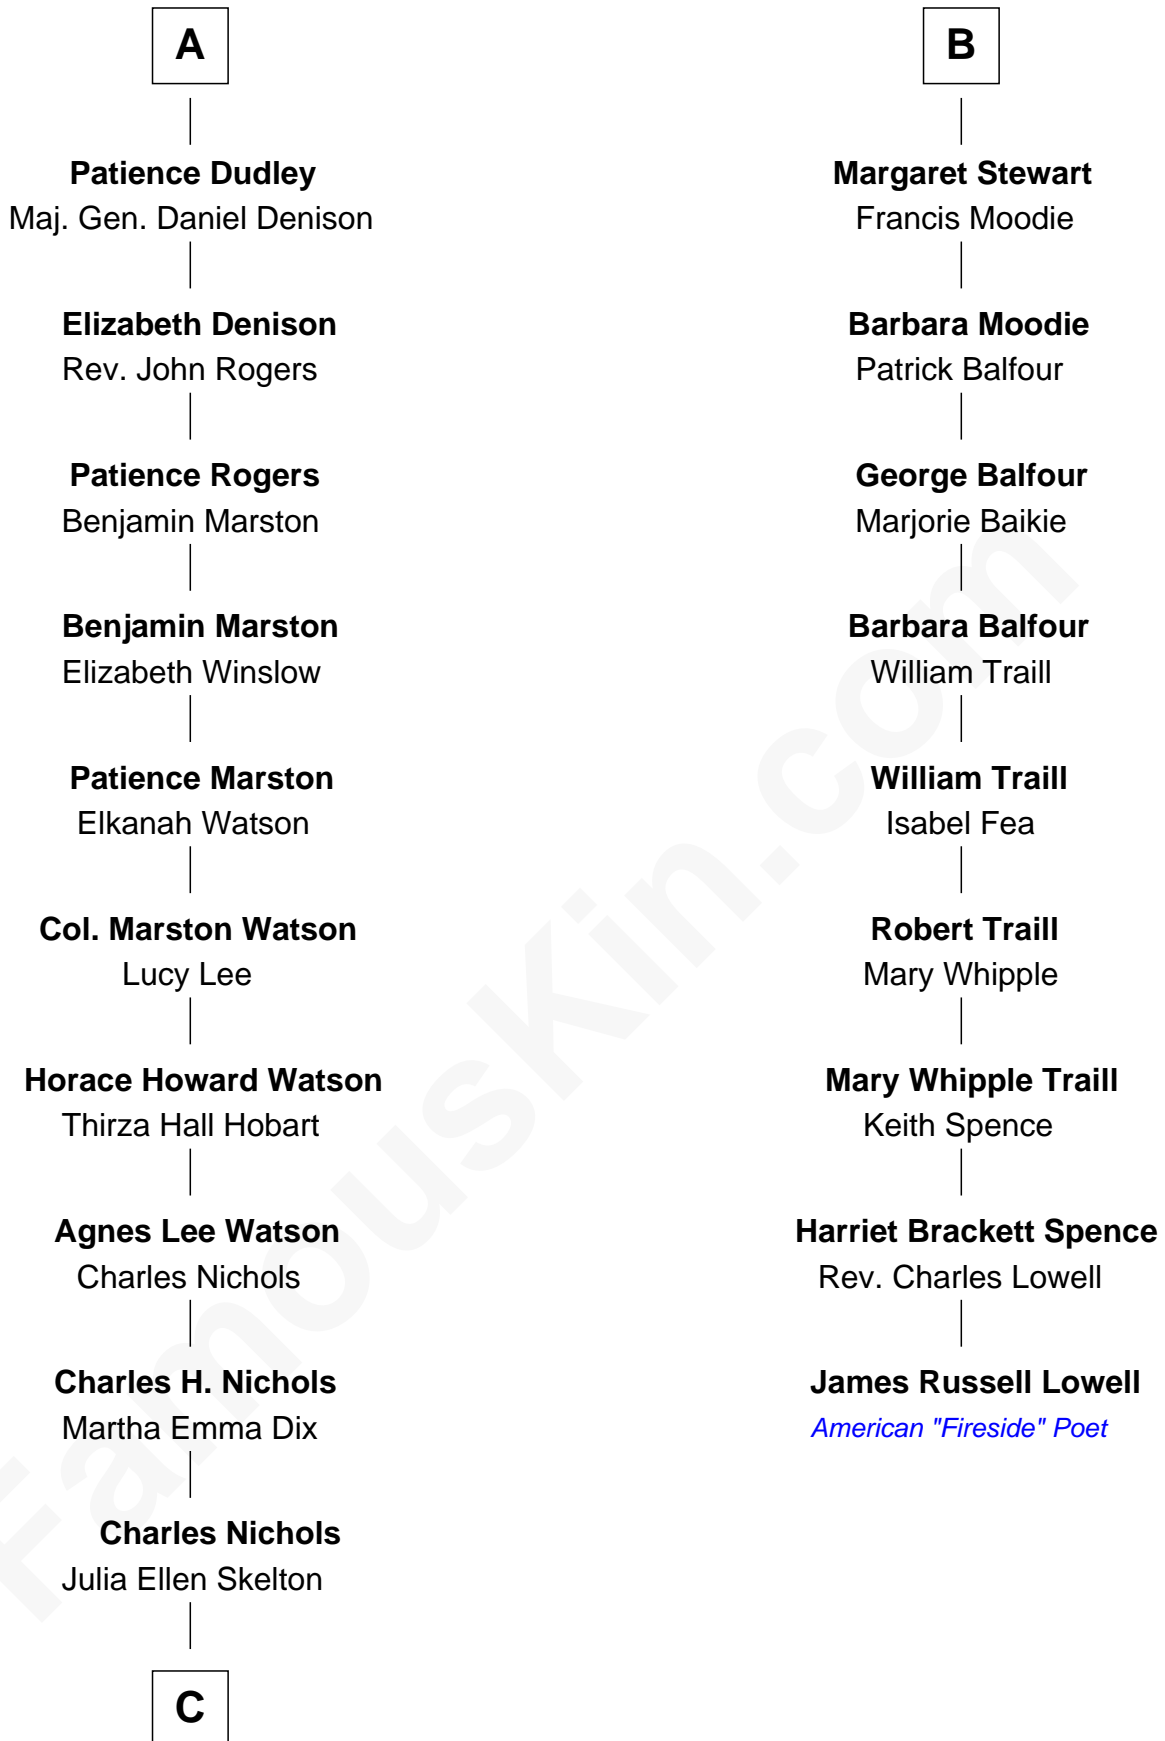

FamousKin.com

Relationship Chart of

John Cena

Movie Actor and WWE Pro Wrestler

15th cousin 4 times removed of

James Russell Lowell

American "Fireside" Poet

C