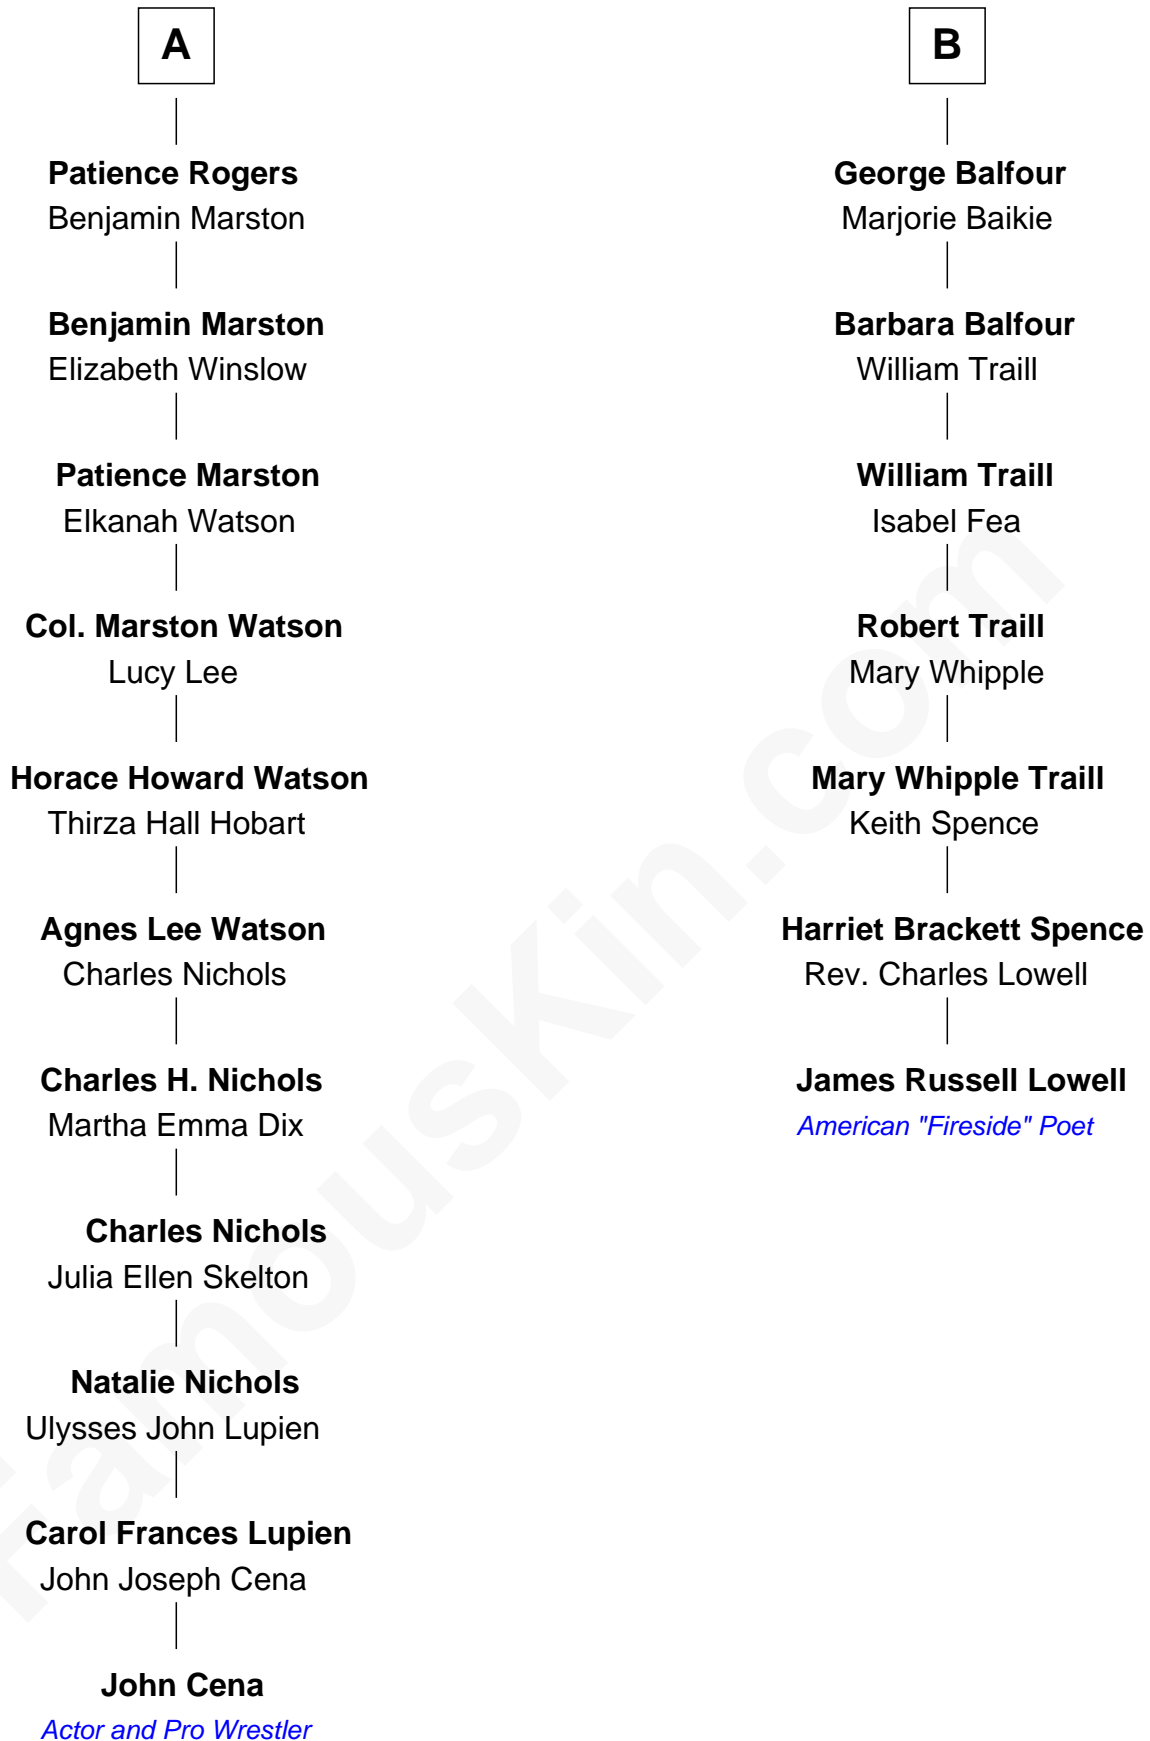

## Relationship Chart of

### John Cena

Movie Actor and WWE Pro Wrestler

13th cousin 4 times removed of

### James Russell Lowell

American "Fireside" Poet

John Cena photo by [Edward Joseph Hersom II](#)