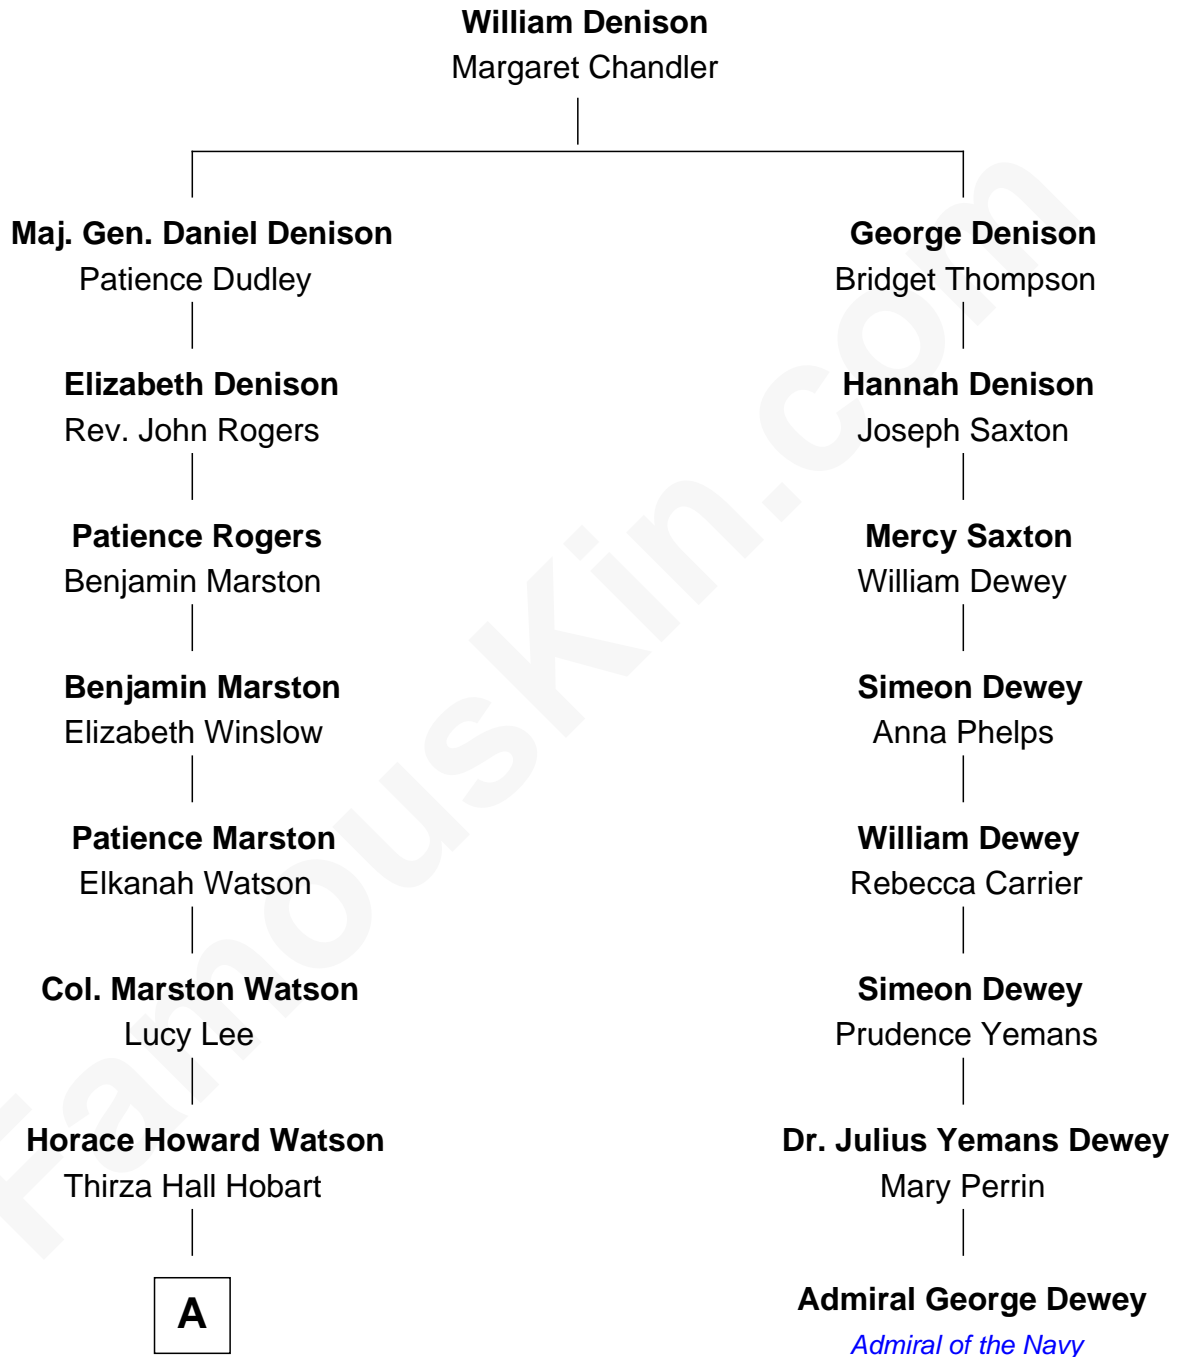

FamousKin.com

Relationship Chart of

John Cena

Movie Actor and WWE Pro Wrestler

7th cousin 5 times removed of

Admiral George Dewey

Admiral of the Navy

A

—
Agnes Lee Watson

Charles Nichols

—
Charles H. Nichols

Martha Emma Dix

—
Charles Nichols

Julia Ellen Skelton

—
Natalie Nichols

Ulysses John Lupien