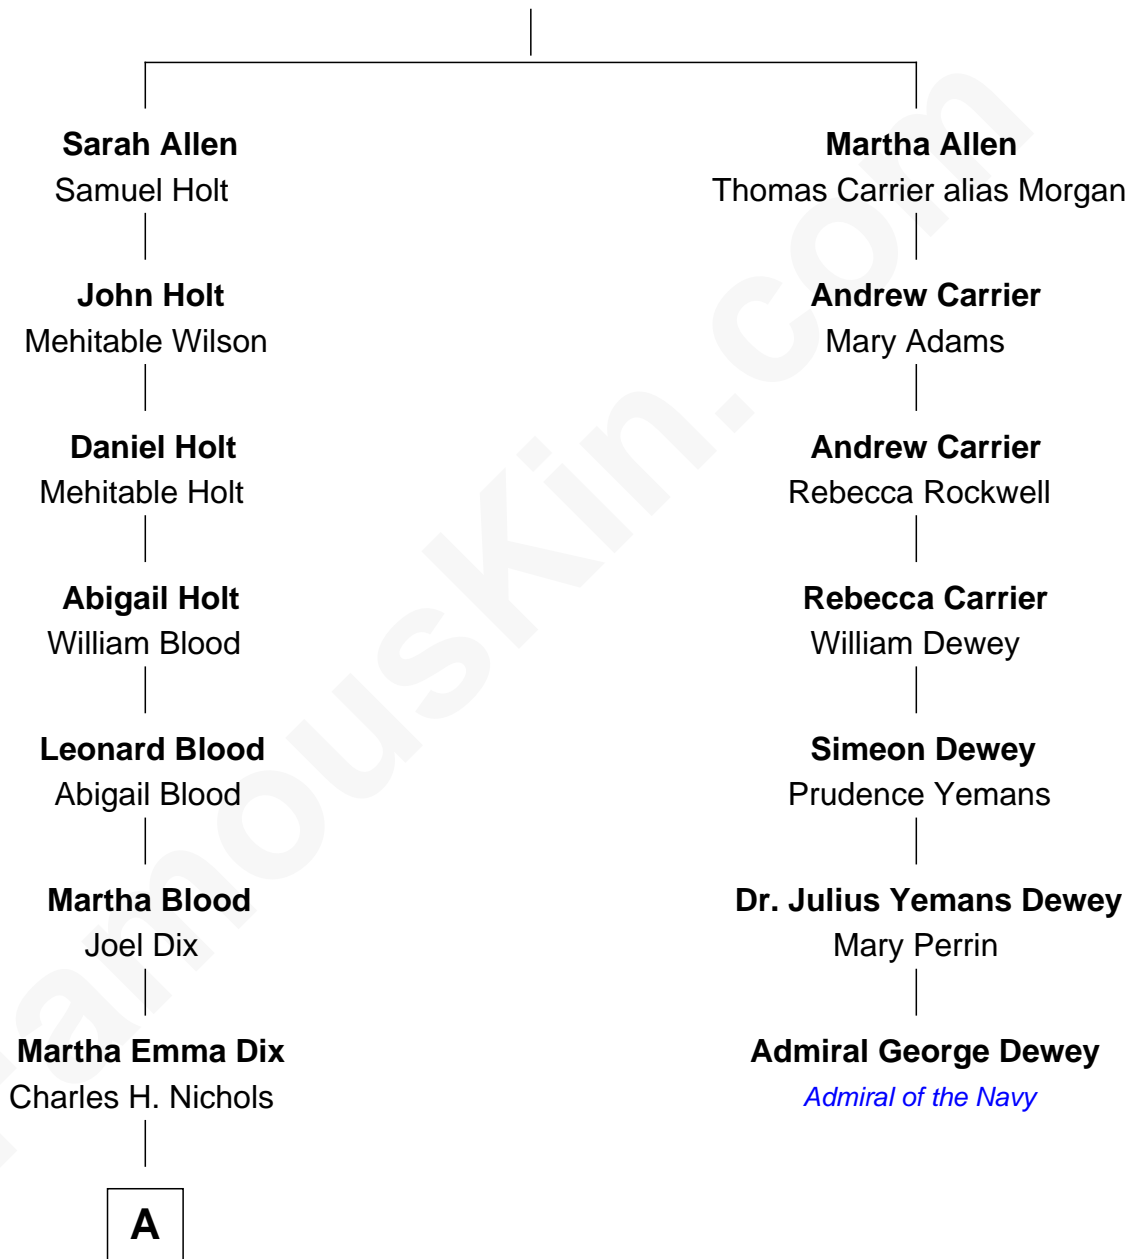

FamousKin.com

Relationship Chart of

John Cena

Movie Actor and WWE Pro Wrestler

6th cousin 4 times removed of

Admiral George Dewey

Admiral of the Navy

Andrew Allen

Faith Ingalls

A

—
Charles Nichols
Julia Ellen Skelton

—
Natalie Nichols
Ulysses John Lupien

—
Carol Frances Lupien
John Joseph Cena

—
John Cena
Actor and Pro Wrestler

FamousKin.com