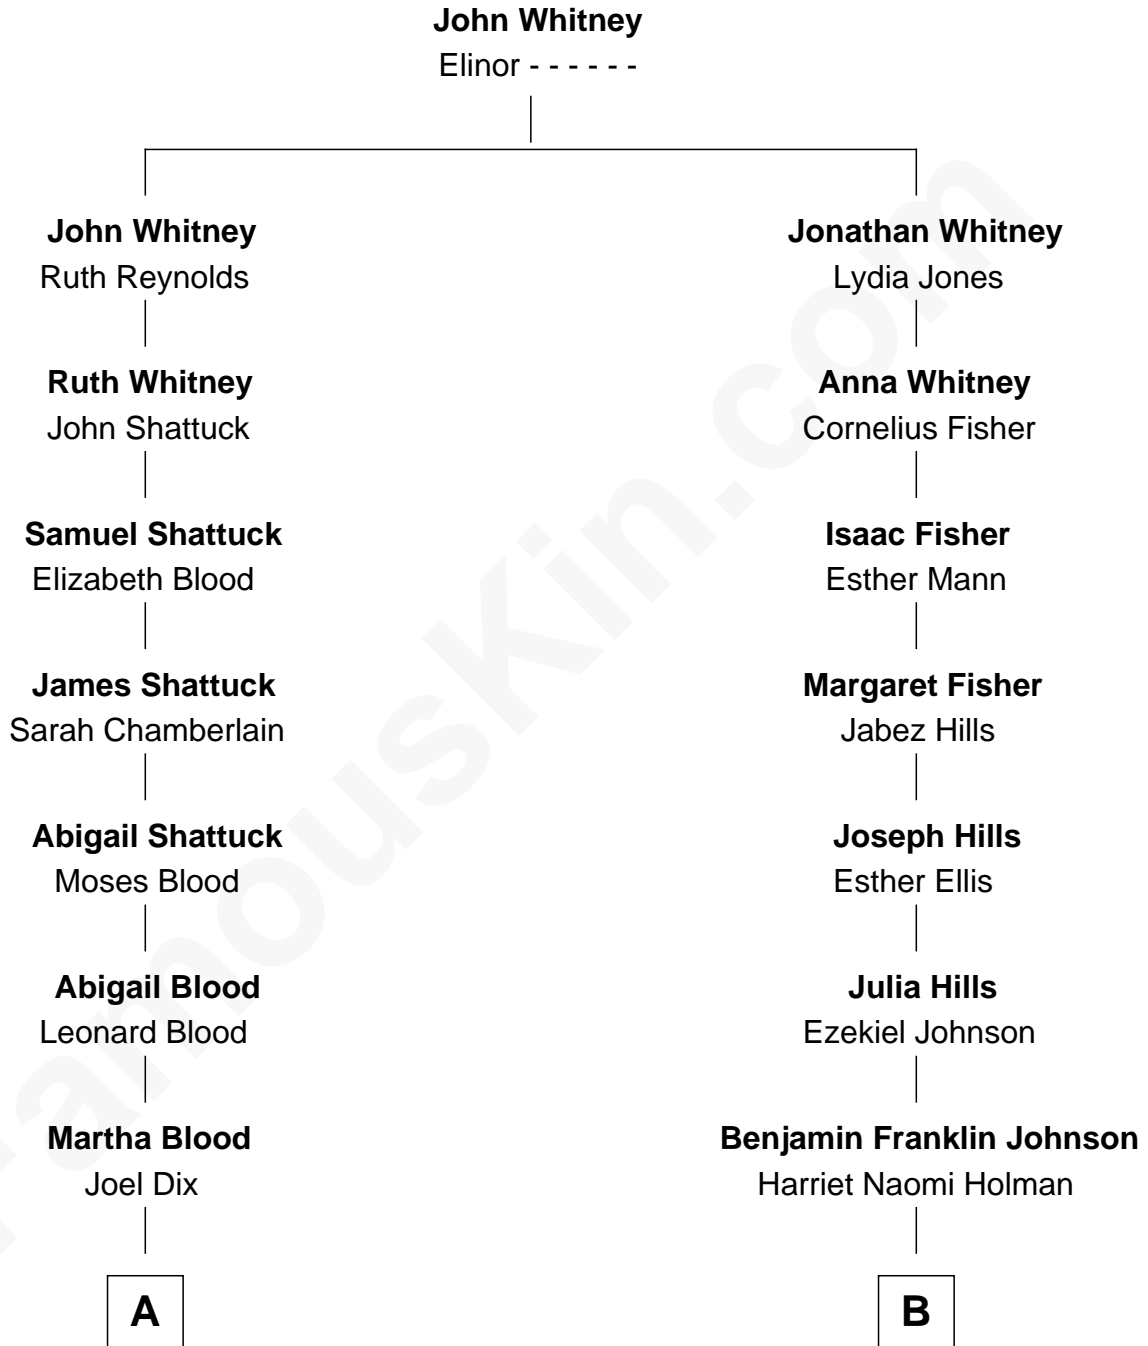

FamousKin.com

Relationship Chart of

John Cena

Movie Actor and WWE Pro Wrestler

11th cousin of

Elizabeth Smart

Founder of Elizabeth Smart Foundation

A

Martha Emma Dix

Charles H. Nichols

Charles Nichols

Julia Ellen Skelton

Natalie Nichols

Ulysses John Lupien

Carol Frances Lupien

John Joseph Cena