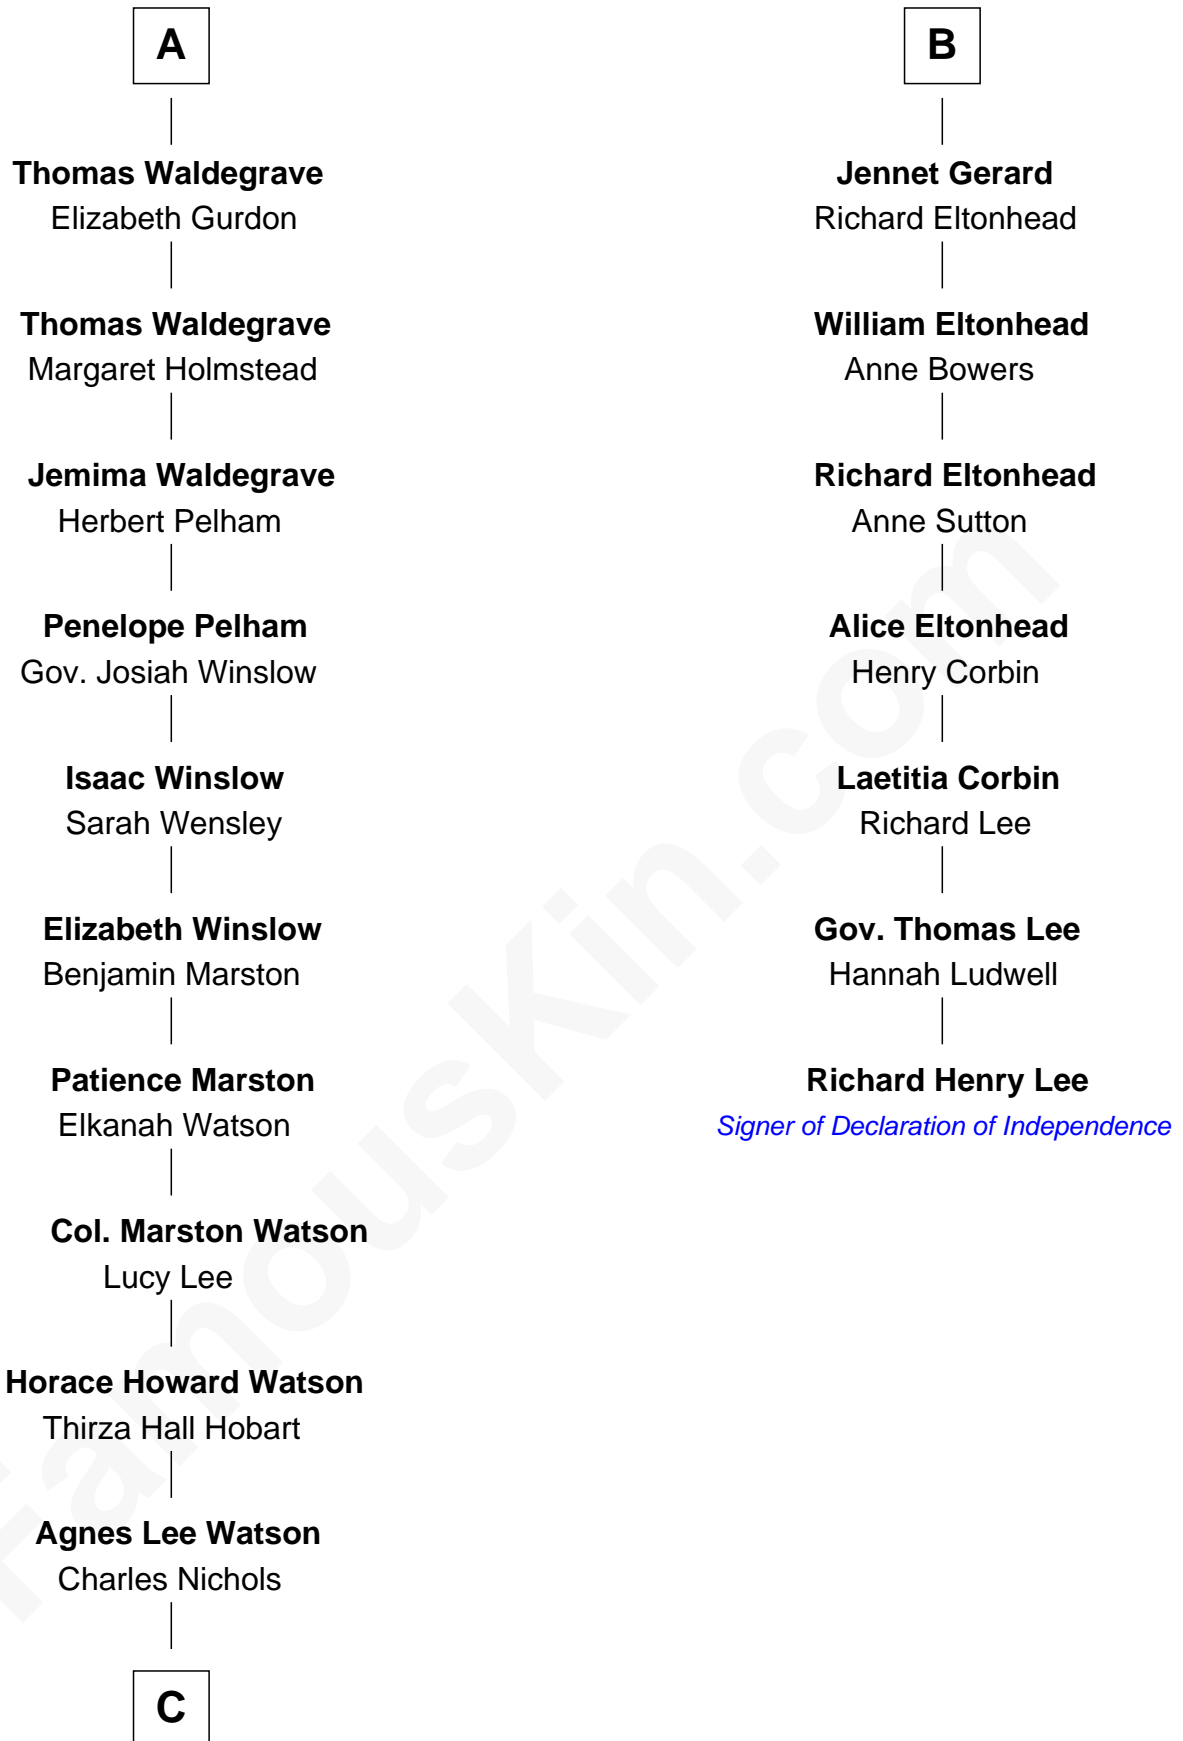

FamousKin.com

Relationship Chart of

John Cena

Movie Actor and WWE Pro Wrestler

13th cousin 8 times removed of

Richard Henry Lee

Signer of the Declaration of Independence

Bartholomew de Badlesmere

Sir Roger Wentworth

Henry Wentworth

Elizabeth Howard

Margery Wentworth

Sir William Waldegrave

Anthony Waldegrave

Elizabeth Gray

A

Katherine Stanley

Sir John Savage

Dulcia Savage

Sir Henry Bold

Maud Bold

Thomas Gerard

B

C