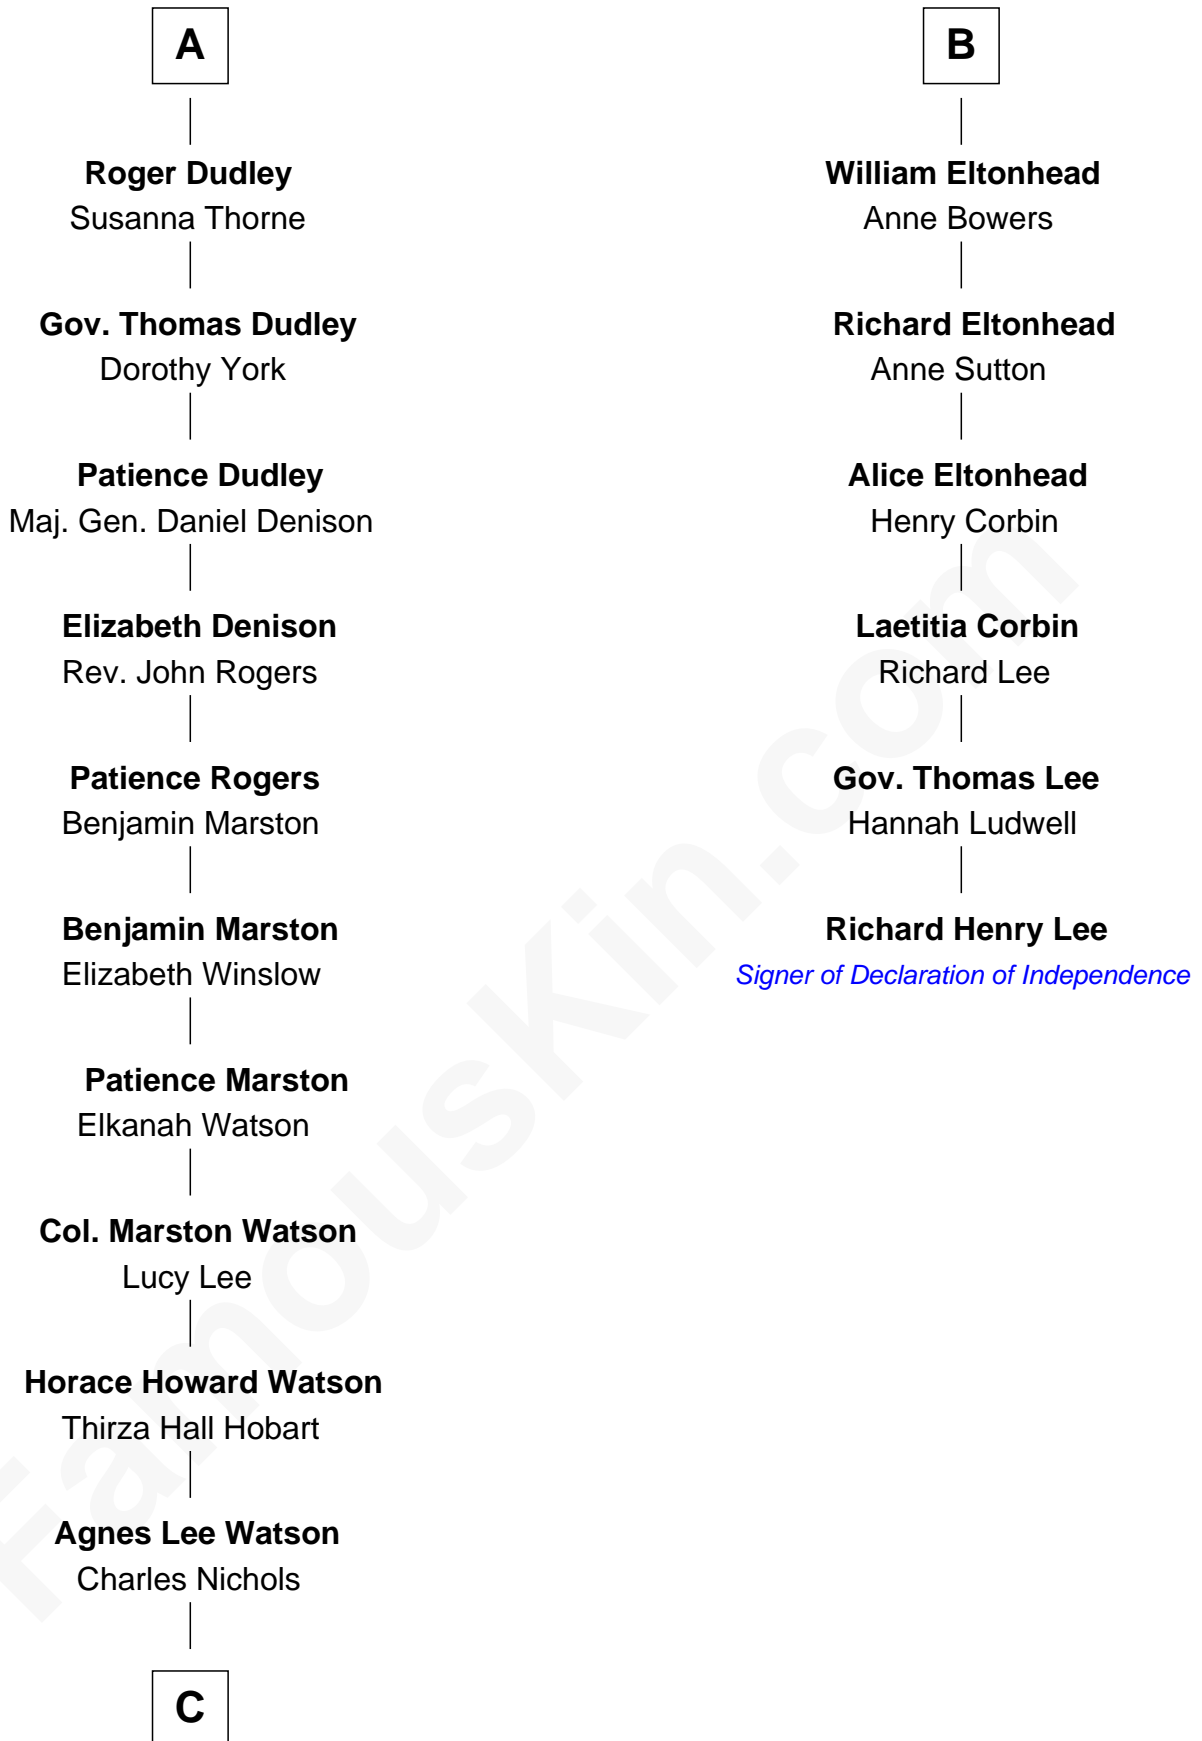

FamousKin.com

Relationship Chart of

John Cena

Movie Actor and WWE Pro Wrestler

12th cousin 9 times removed of

Richard Henry Lee

Signer of the Declaration of Independence

C