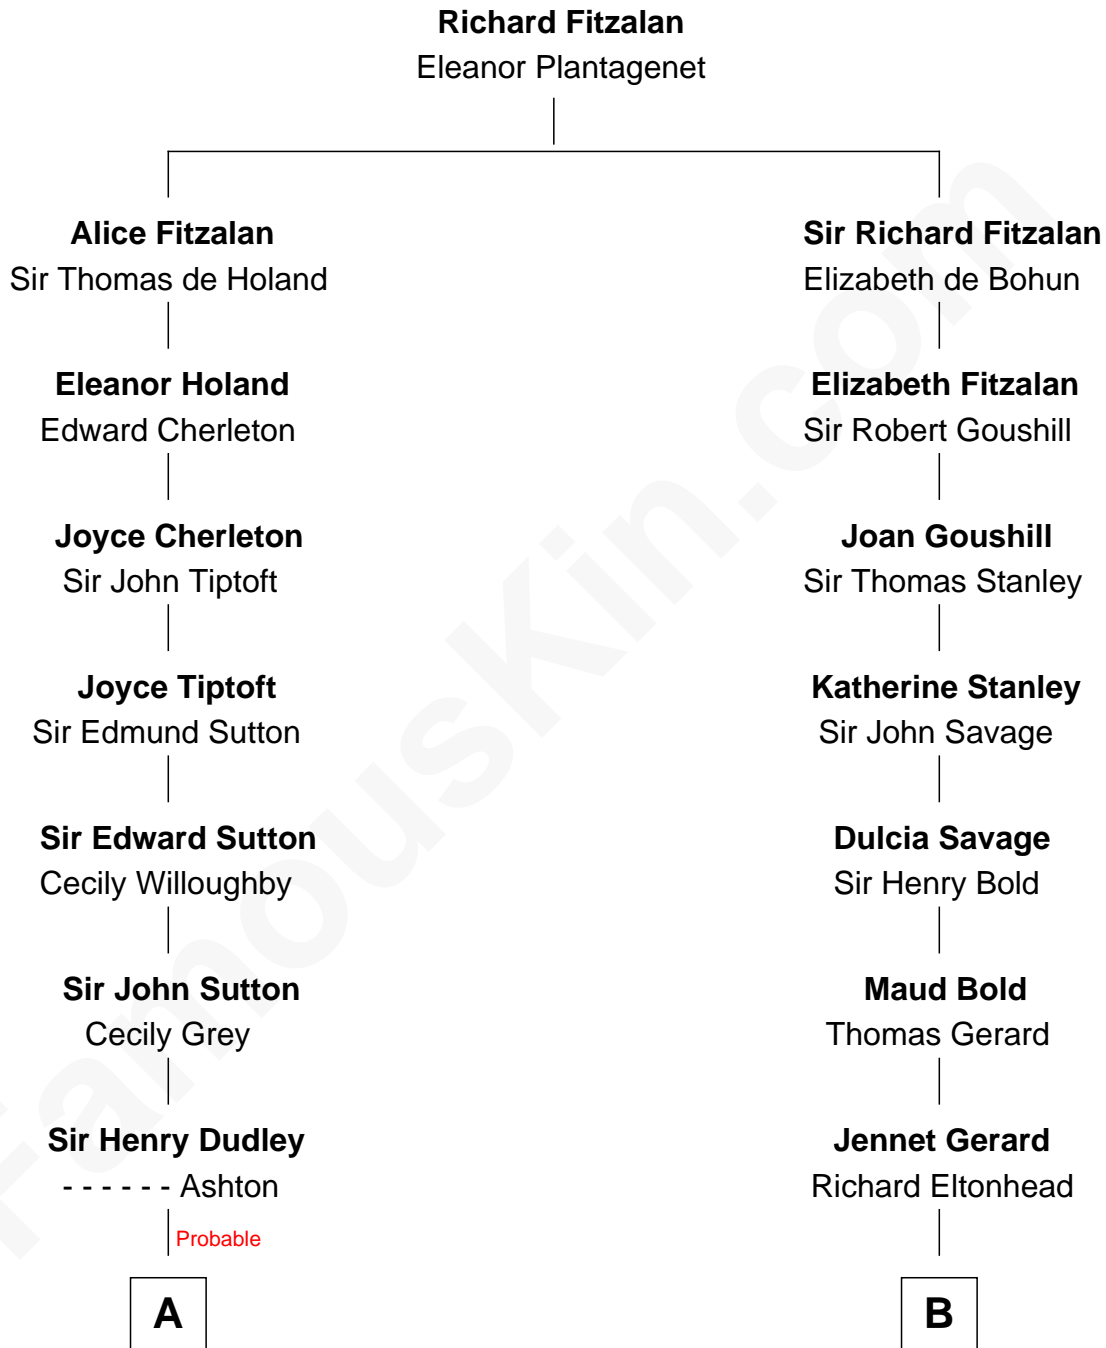

FamousKin.com

Relationship Chart of

John Cena

Movie Actor and WWE Pro Wrestler

12th cousin 9 times removed of

Richard Henry Lee

Signer of the Declaration of Independence

C