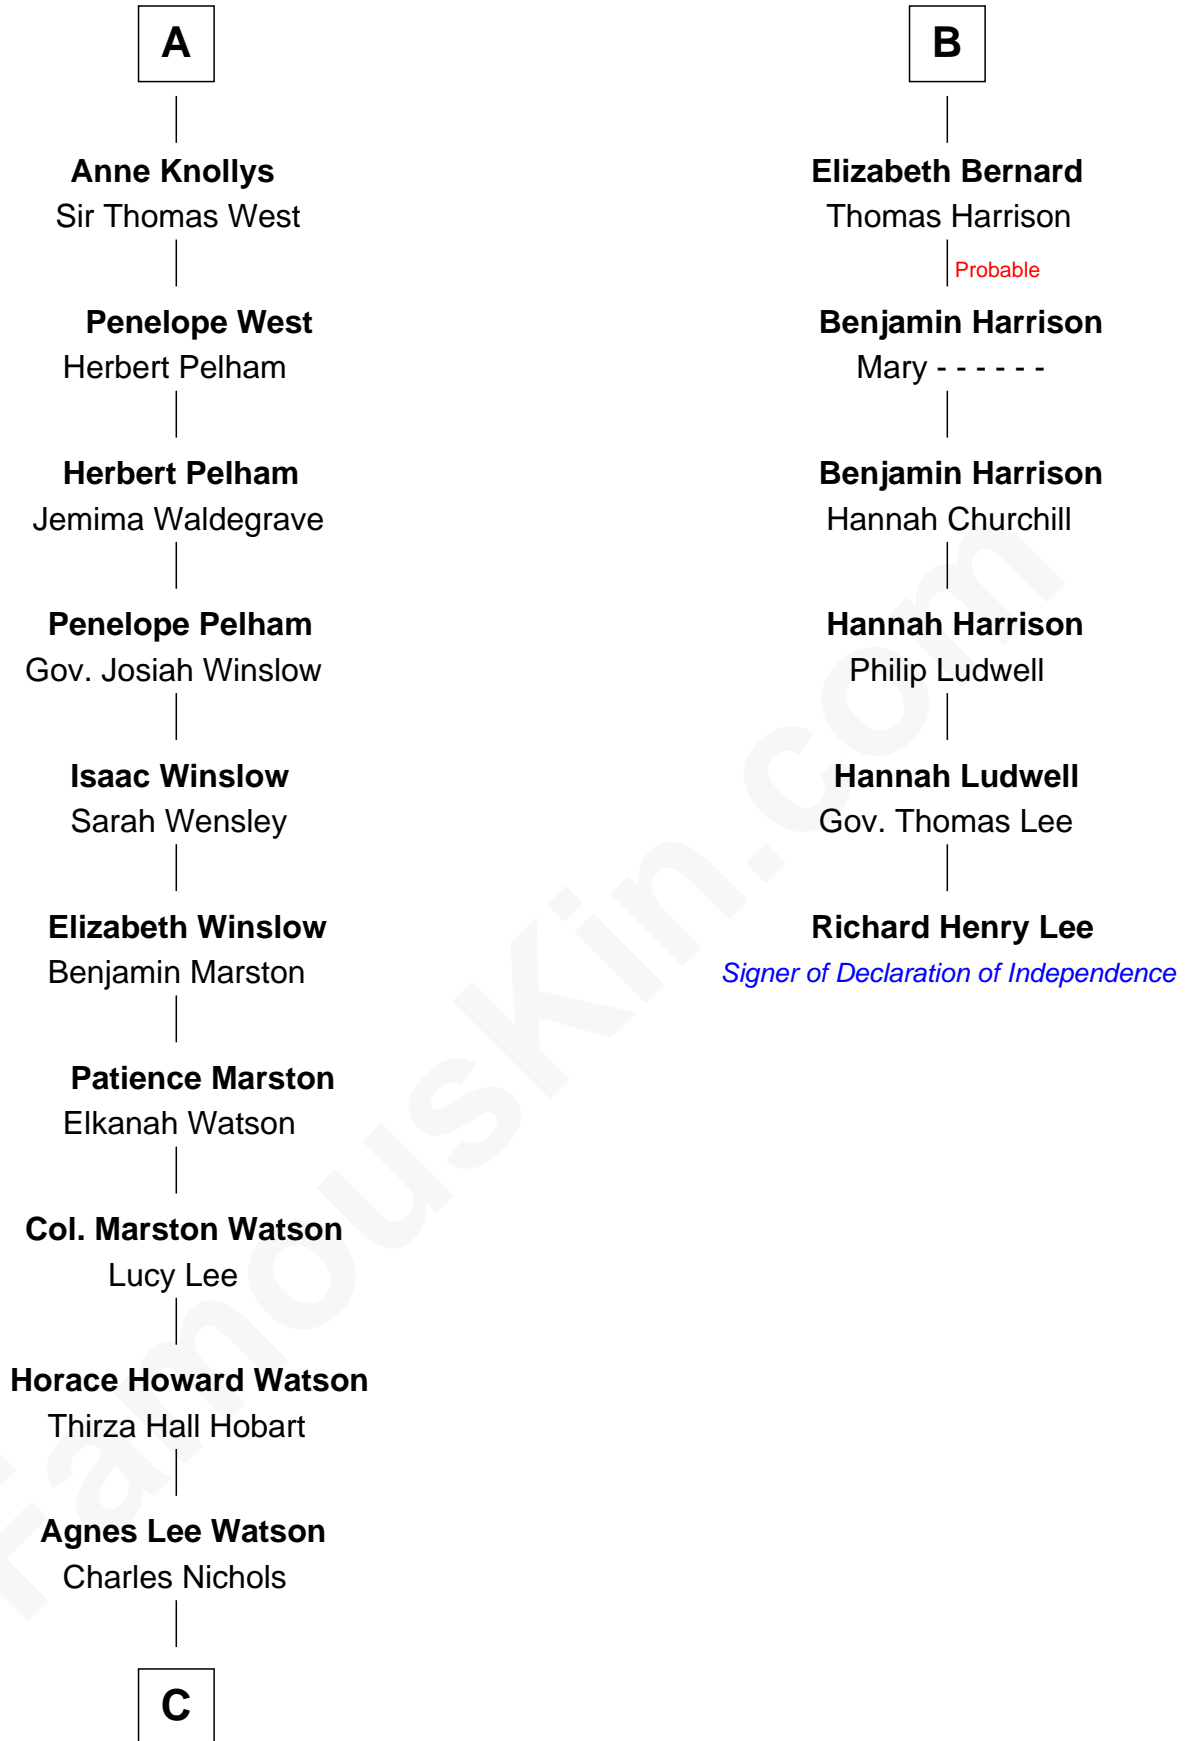

FamousKin.com

Relationship Chart of

John Cena

Movie Actor and WWE Pro Wrestler

12th cousin 9 times removed of

Richard Henry Lee

Signer of the Declaration of Independence

C