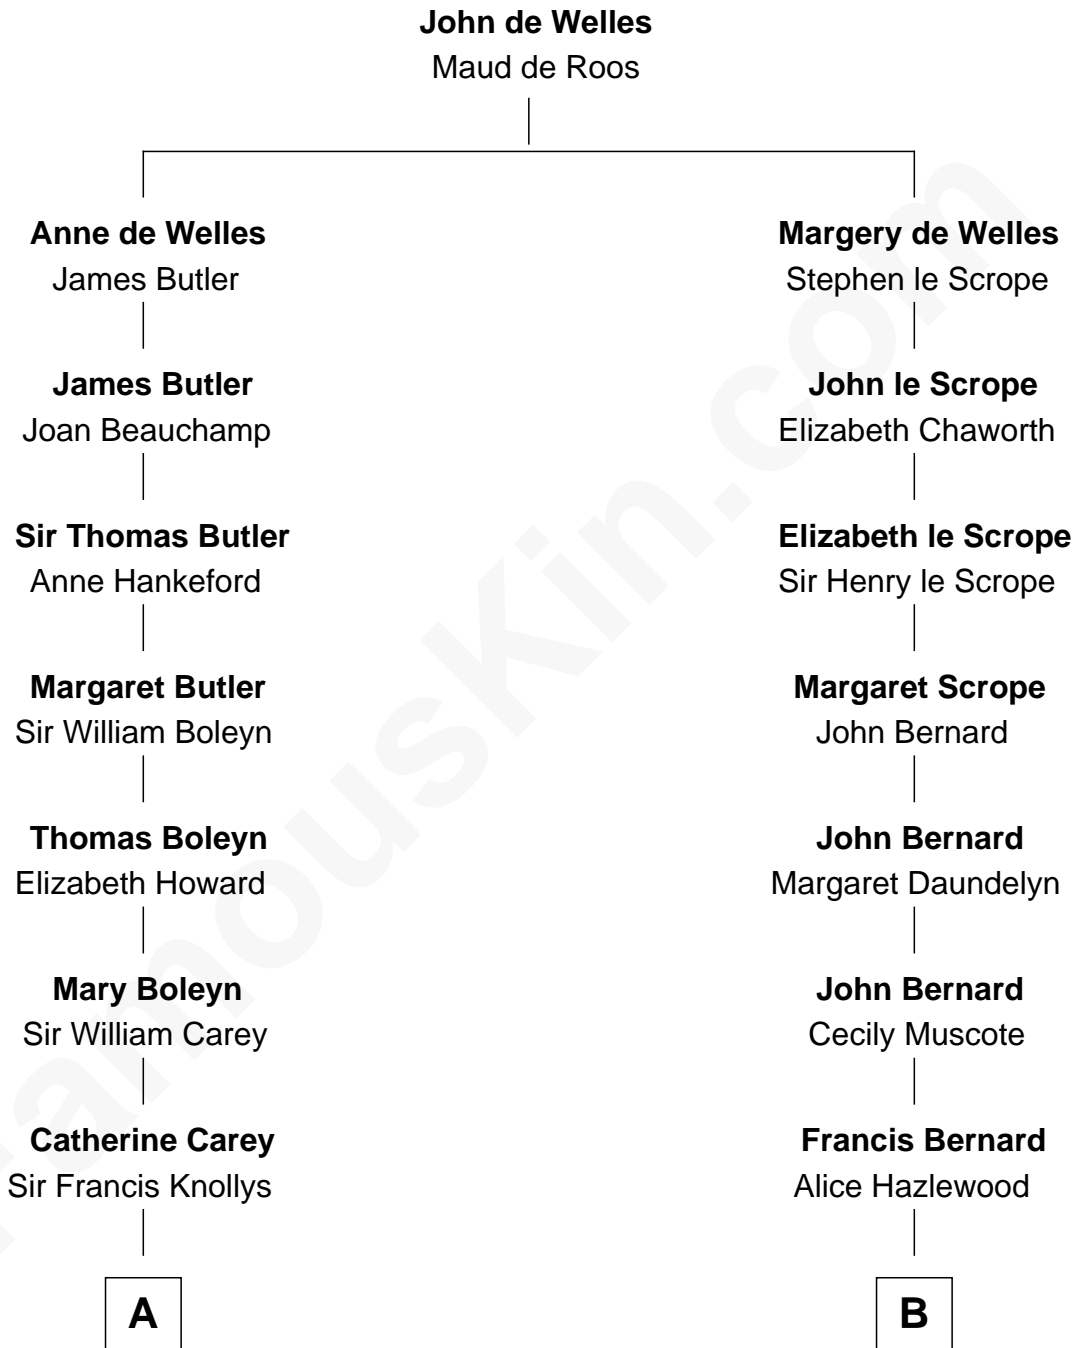

FamousKin.com

Relationship Chart of

John Cena

Movie Actor and WWE Pro Wrestler

12th cousin 9 times removed of

Richard Henry Lee

Signer of the Declaration of Independence

C

—
Charles H. Nichols

Martha Emma Dix

—
Charles Nichols

Julia Ellen Skelton

—
Natalie Nichols

Ulysses John Lupien

—
Carol Frances Lupien

John Joseph Cena