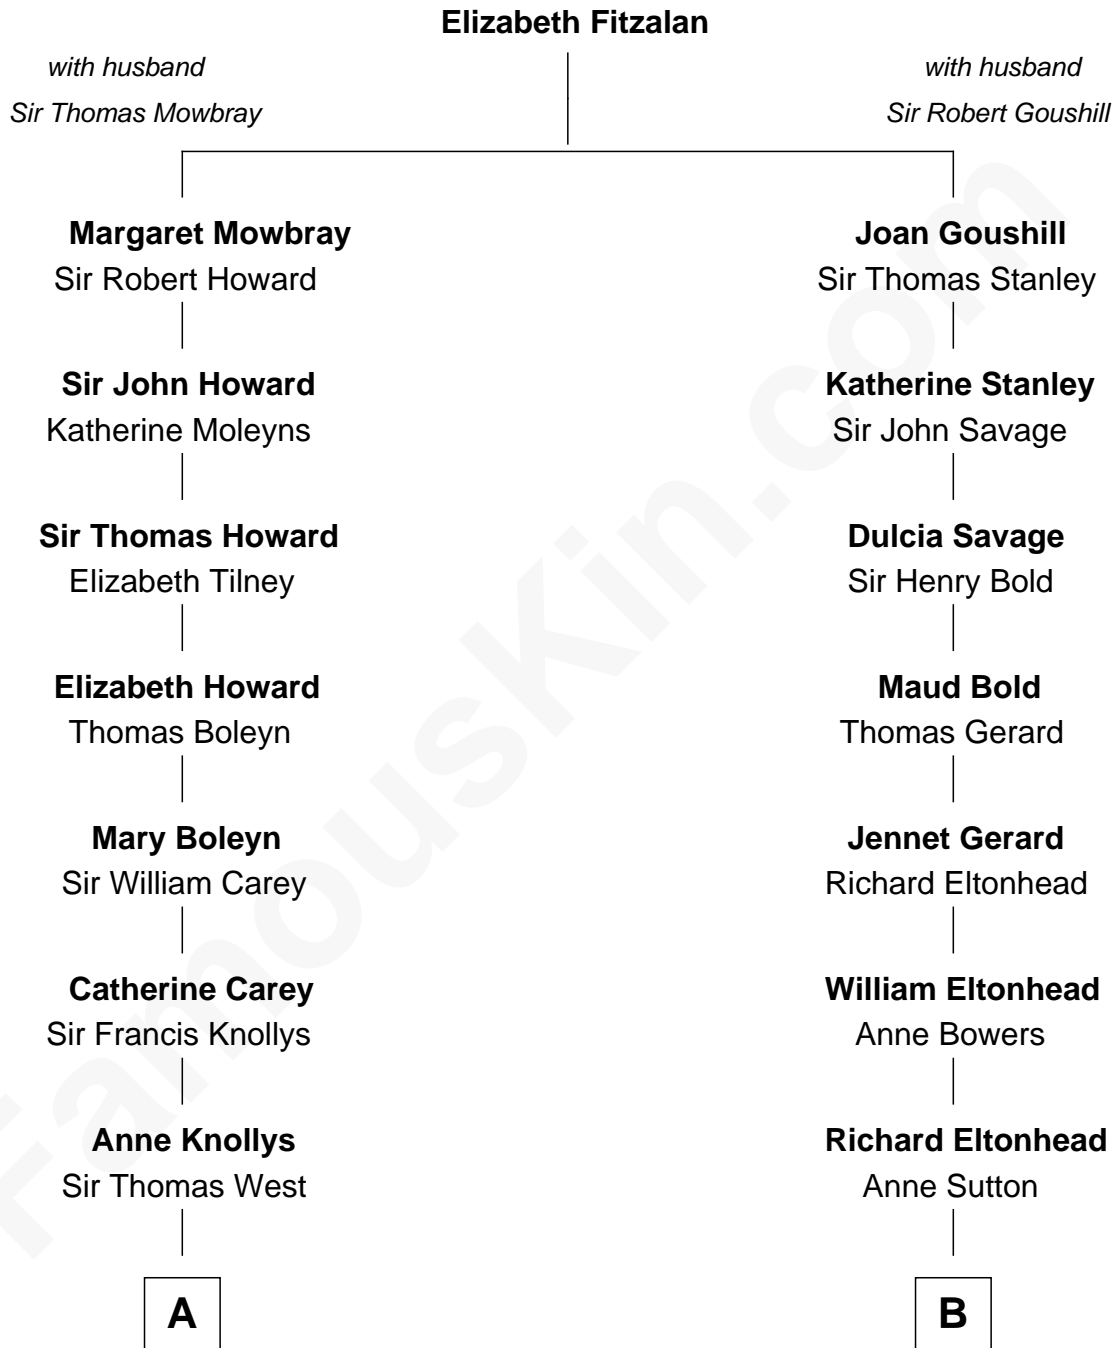

FamousKin.com

Relationship Chart of

John Cena

Movie Actor and WWE Pro Wrestler

10th cousin 10 times removed of

Richard Henry Lee

Signer of the Declaration of Independence

C