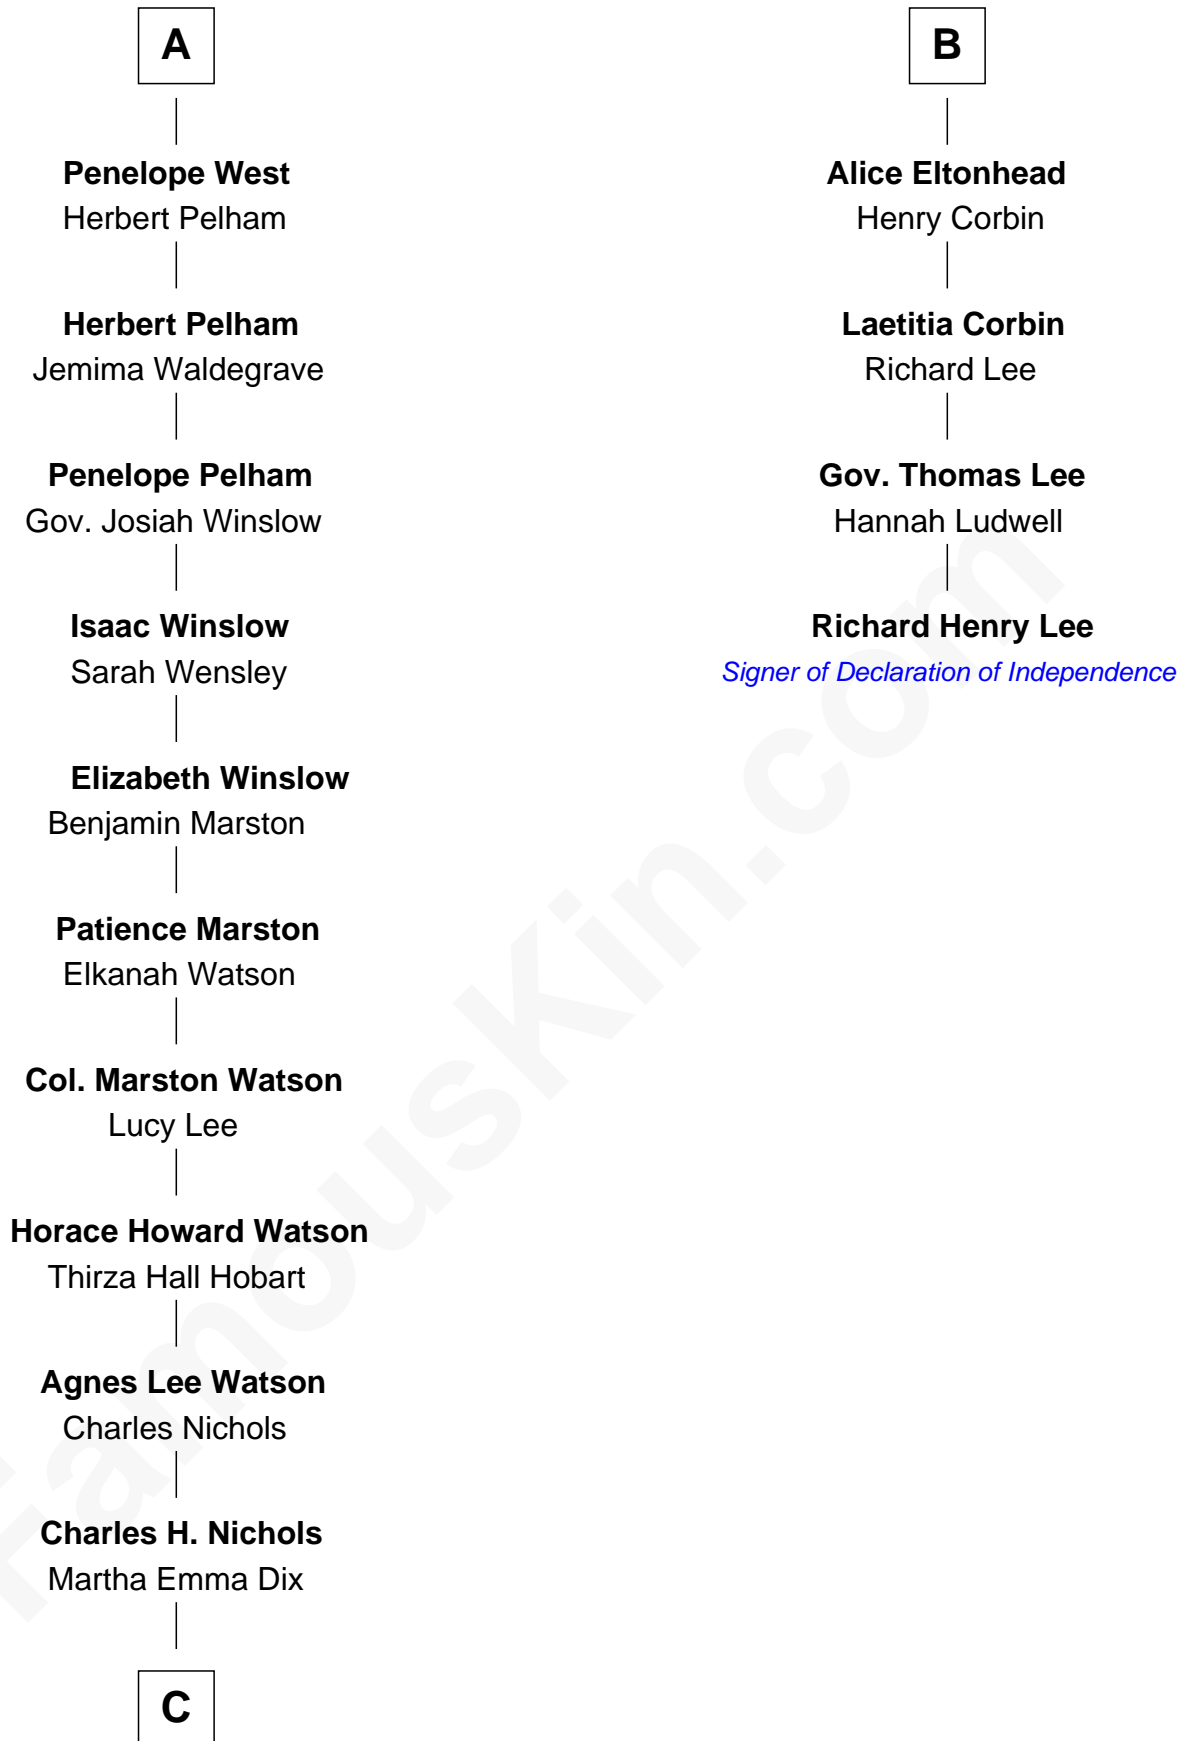

FamousKin.com

Relationship Chart of

John Cena

Movie Actor and WWE Pro Wrestler

10th cousin 10 times removed of

Richard Henry Lee

Signer of the Declaration of Independence

C