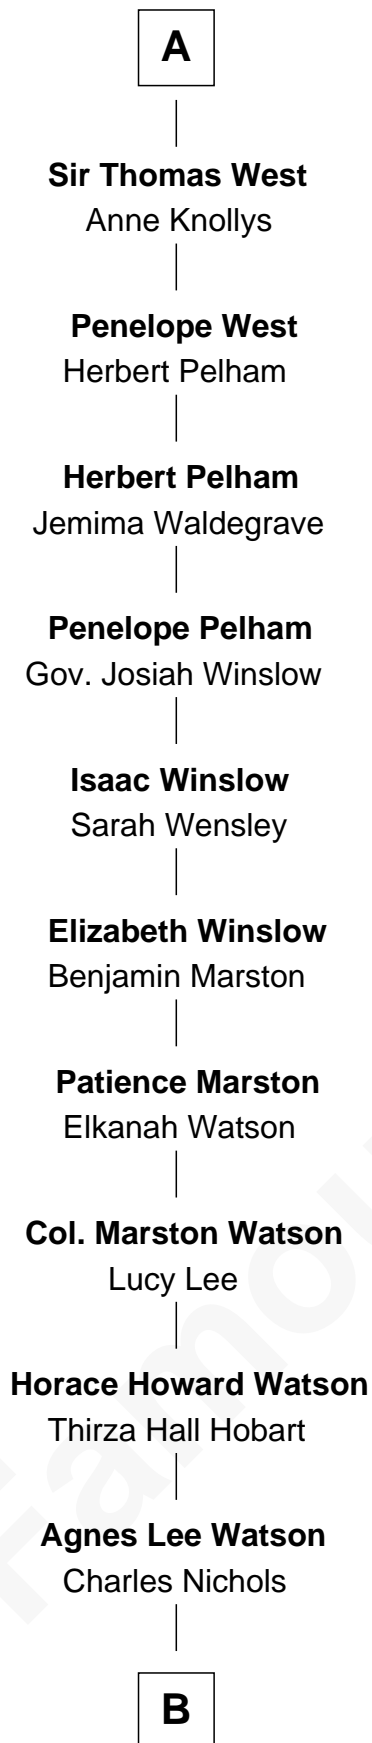

FamousKin.com

Relationship Chart of

John Cena

Movie Actor and WWE Pro Wrestler

6th cousin 15 times removed of

Anne Boleyn

2nd Wife of King Henry VIII

Sir Thomas de St. Omer

B

—
Charles H. Nichols

Martha Emma Dix

—
Charles Nichols

Julia Ellen Skelton

—
Natalie Nichols

Ulysses John Lupien

—
Carol Frances Lupien