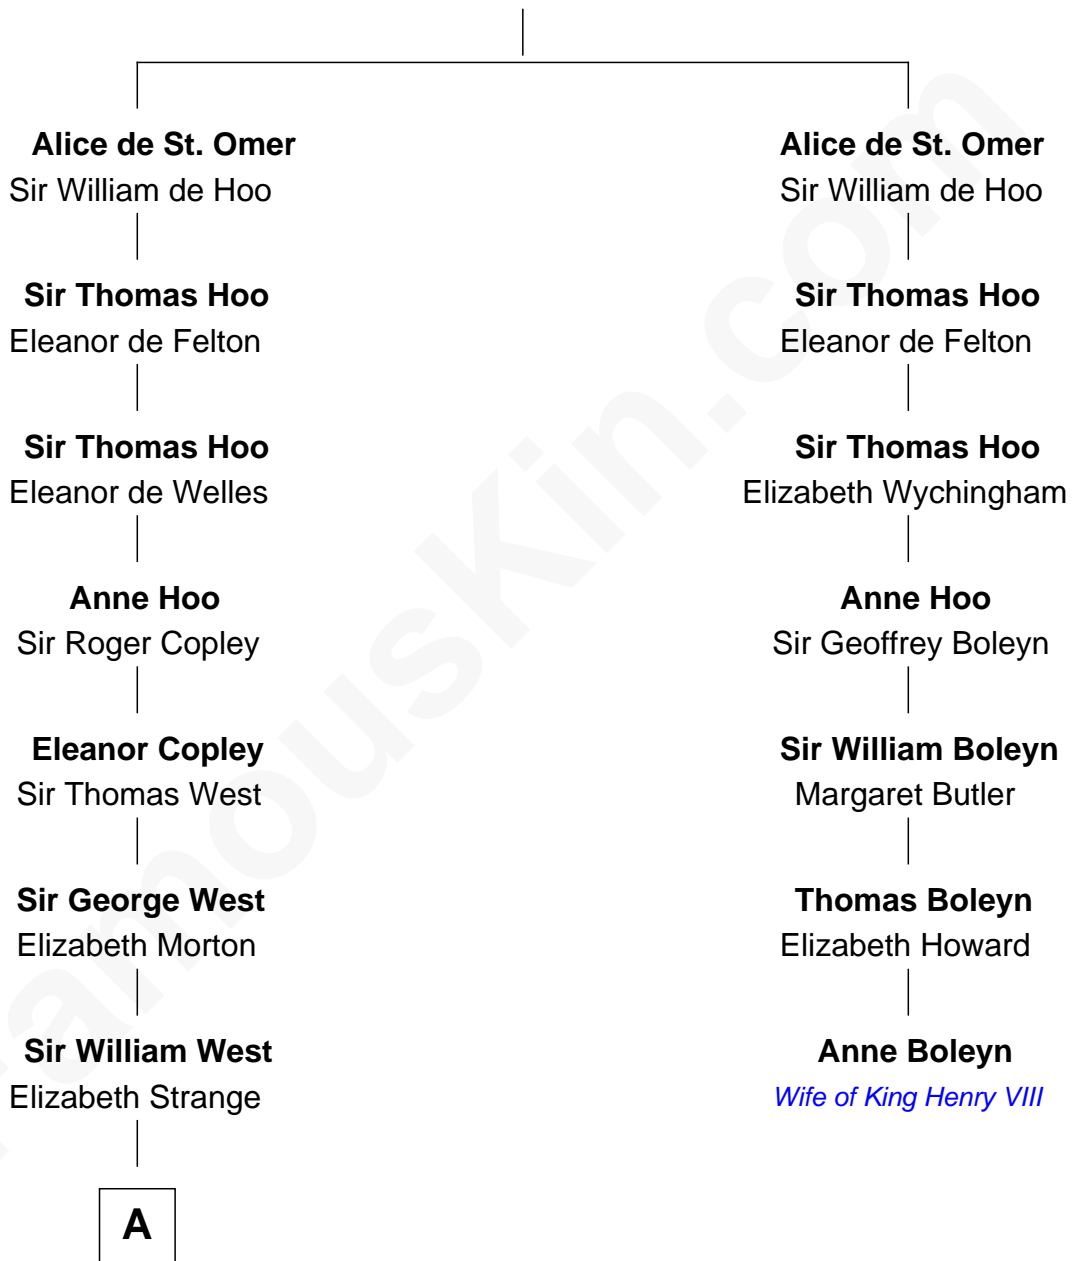

FamousKin.com

Relationship Chart of

John Cena

Movie Actor and WWE Pro Wrestler

6th cousin 15 times removed of

Anne Boleyn

2nd Wife of King Henry VIII

Sir Thomas de St. Omer

B

—
Charles H. Nichols

Martha Emma Dix

—
Charles Nichols

Julia Ellen Skelton

—
Natalie Nichols

Ulysses John Lupien

—
Carol Frances Lupien