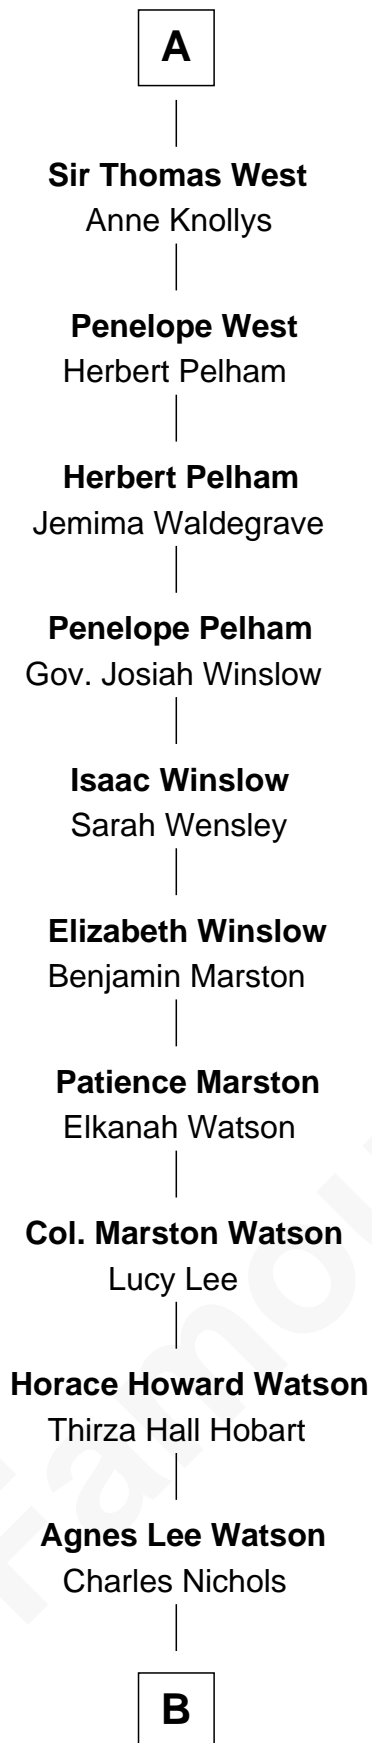

FamousKin.com

Relationship Chart of

John Cena

Movie Actor and WWE Pro Wrestler

6th cousin 15 times removed of

Anne Boleyn

2nd Wife of King Henry VIII

Sir Richard de Walkfare

B

—
Charles H. Nichols

Martha Emma Dix

—
Charles Nichols

Julia Ellen Skelton

—
Natalie Nichols

Ulysses John Lupien

—
Carol Frances Lupien