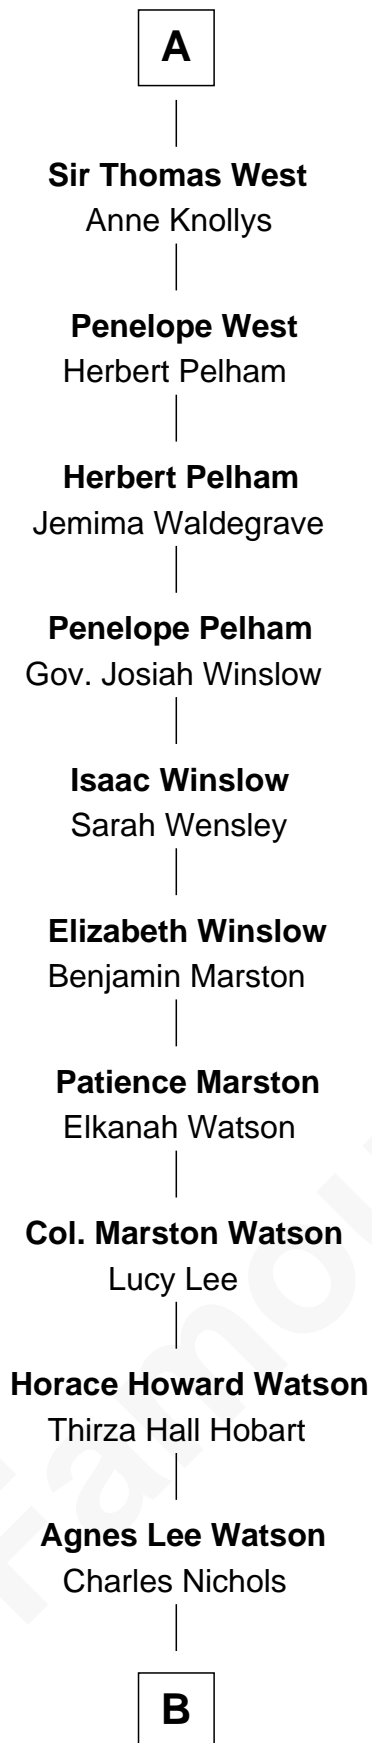

# FamousKin.com

## Relationship Chart of

### John Cena

Movie Actor and WWE Pro Wrestler

6th cousin 15 times removed of

### Anne Boleyn

2nd Wife of King Henry VIII

**B**

—  
**Charles H. Nichols**

Martha Emma Dix

—  
**Charles Nichols**

Julia Ellen Skelton

—  
**Natalie Nichols**