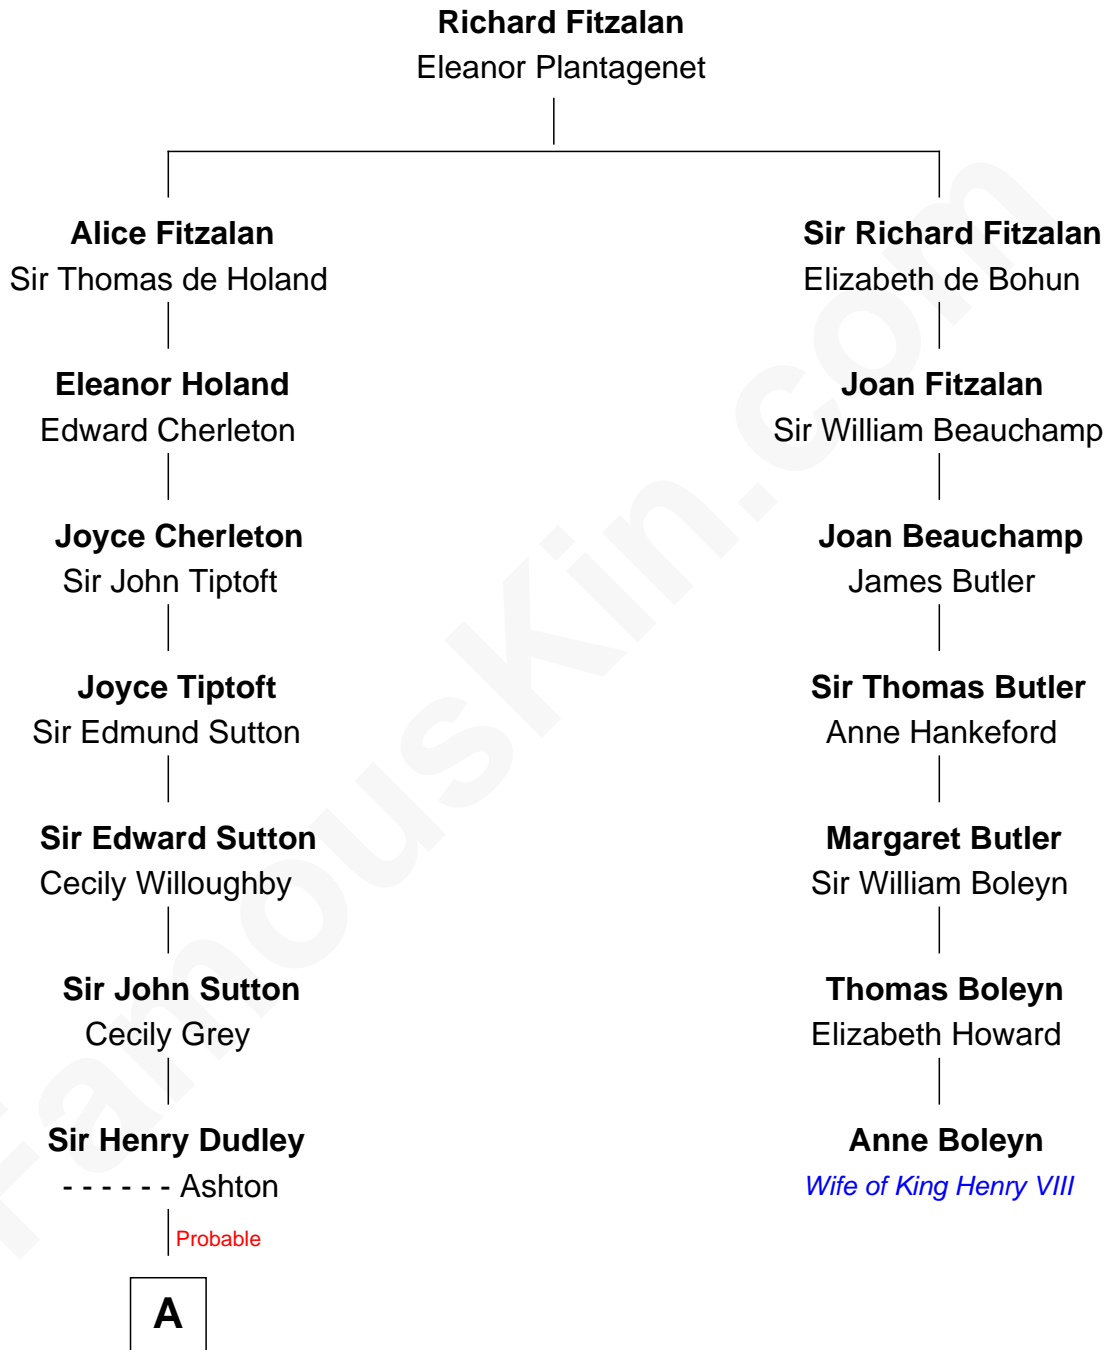

FamousKin.com

Relationship Chart of

John Cena

Movie Actor and WWE Pro Wrestler

6th cousin 15 times removed of

Anne Boleyn

2nd Wife of King Henry VIII

B