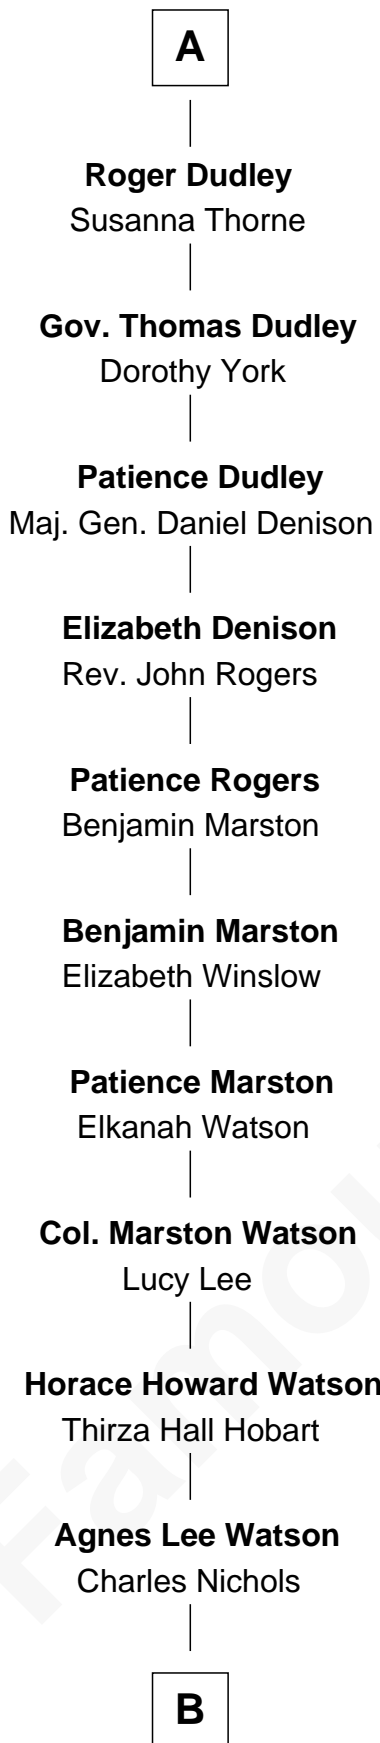

FamousKin.com

Relationship Chart of

John Cena

Movie Actor and WWE Pro Wrestler

6th cousin 15 times removed of

Anne Boleyn

2nd Wife of King Henry VIII

B

—
Charles H. Nichols

Martha Emma Dix

—
Charles Nichols

Julia Ellen Skelton

—
Natalie Nichols

Ulysses John Lupien

—
Carol Frances Lupien

John Joseph Cena