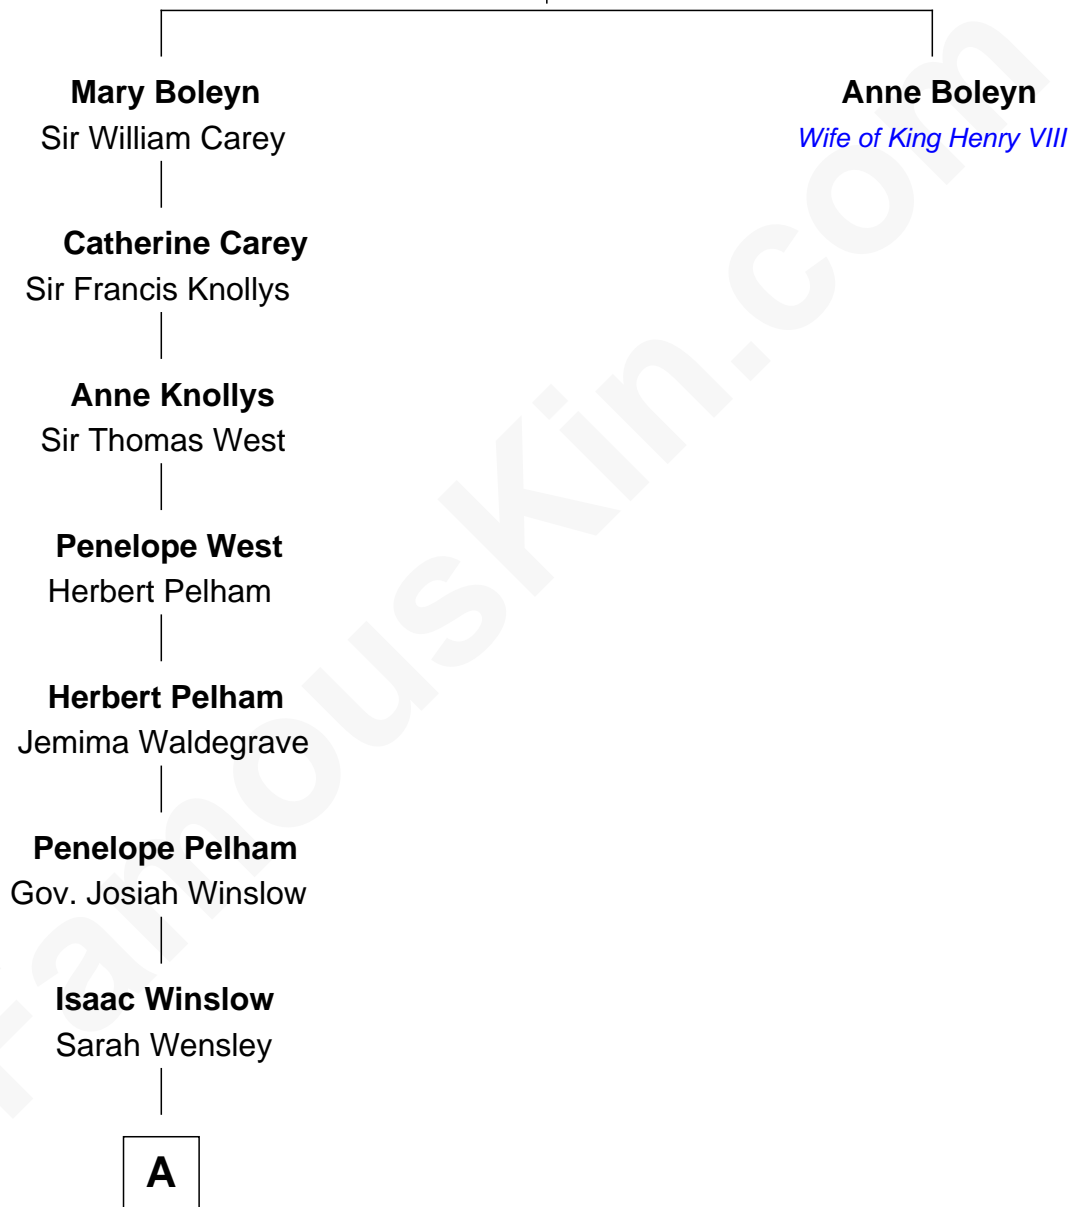

FamousKin.com

Relationship Chart of

John Cena

Movie Actor and WWE Pro Wrestler

14th great-grandnephew of

Anne Boleyn

2nd Wife of King Henry VIII

Thomas Boleyn
Elizabeth Howard

A

Elizabeth Winslow

Benjamin Marston

Patience Marston

Elkanah Watson

Col. Marston Watson

Lucy Lee

Horace Howard Watson

Thirza Hall Hobart

Agnes Lee Watson

Charles Nichols

Charles H. Nichols

Martha Emma Dix

Charles Nichols

Julia Ellen Skelton

Natalie Nichols