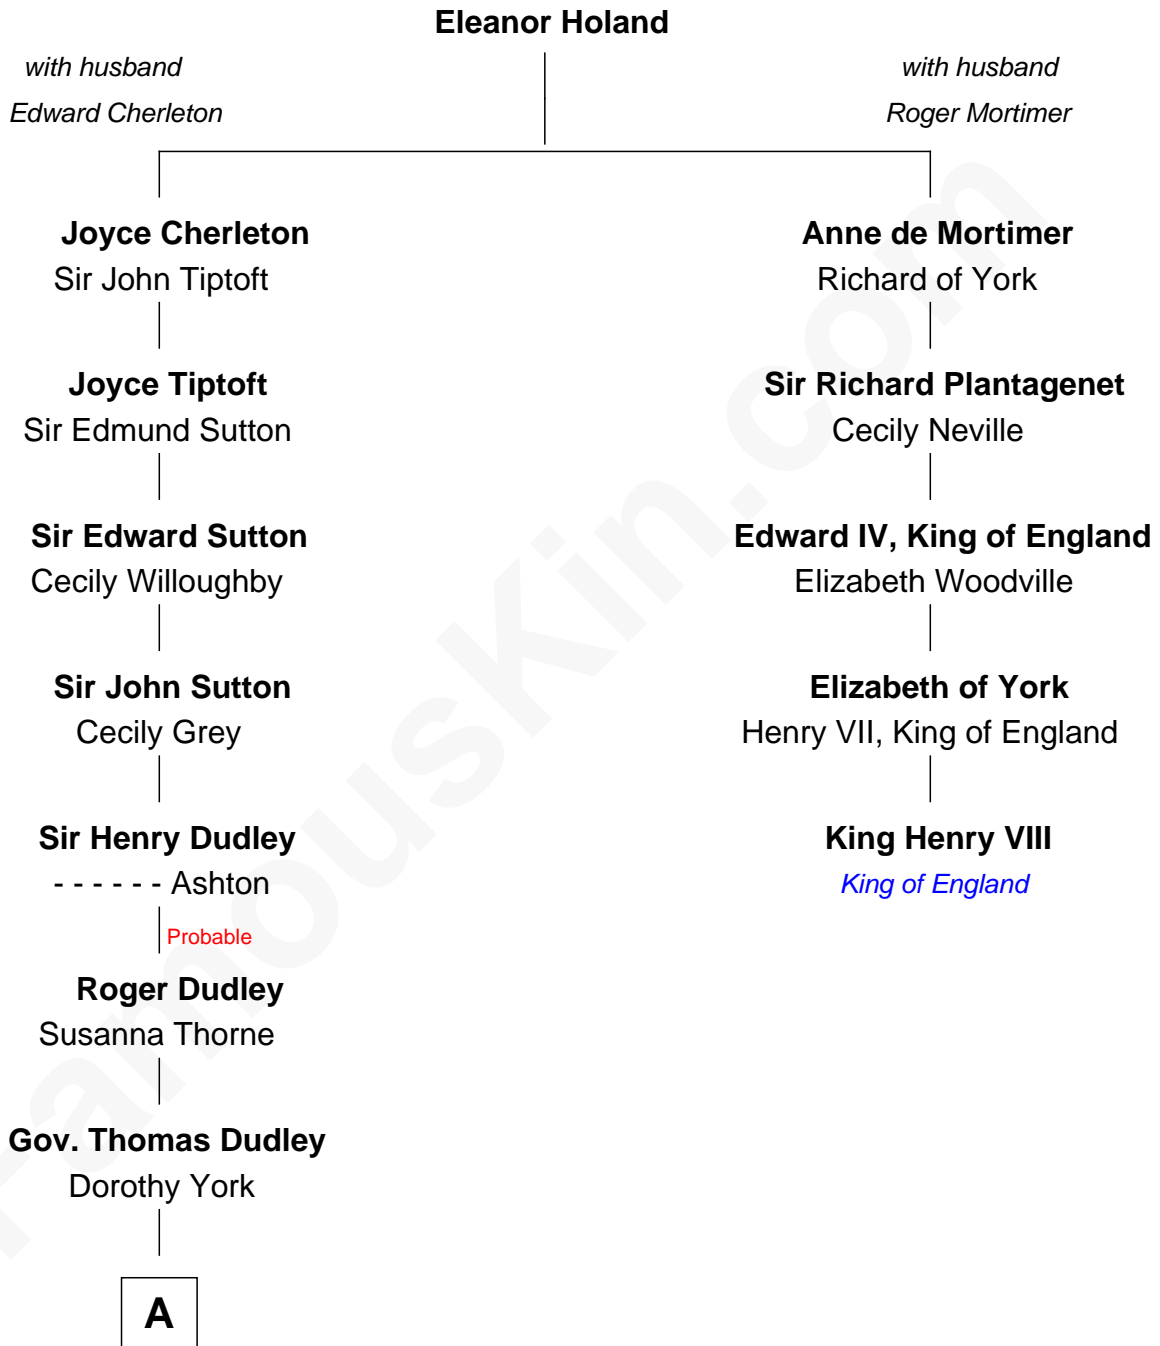

# FamousKin.com

## Relationship Chart of John Cena

Movie Actor and WWE Pro Wrestler

4th cousin 15 times removed of

## King Henry VIII

King of England

**A**

**Patience Dudley**  
Maj. Gen. Daniel Denison

**Elizabeth Denison**  
Rev. John Rogers

**Patience Rogers**  
Benjamin Marston

**Benjamin Marston**  
Elizabeth Winslow